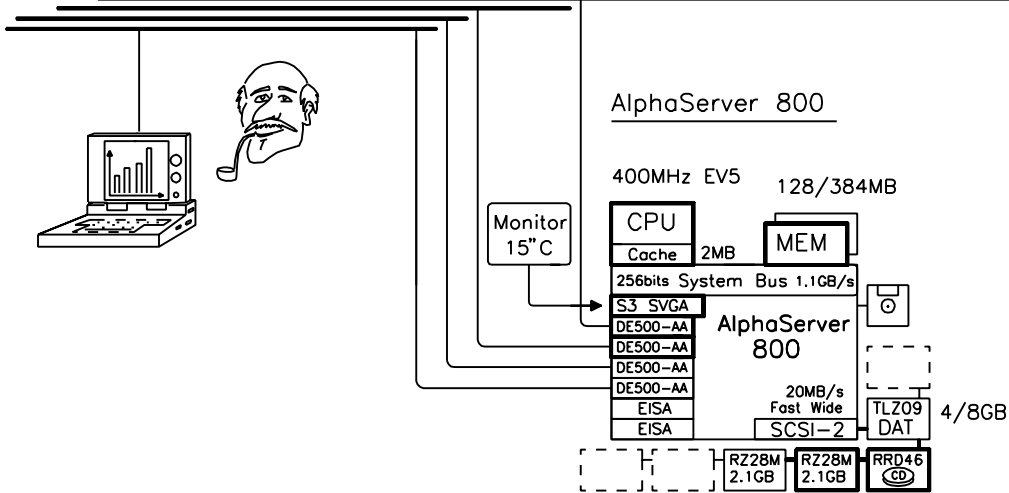

HiTest Systems: AltaVista Tunnel Internet AlphaServer 800

Ethernet IEEE 802.3

Minimum HiTest Configuration:

Bolded options

Maximum HiTest Configuration:

Bolded and solid options

Expansions Beyond HiTest:

Dotted options