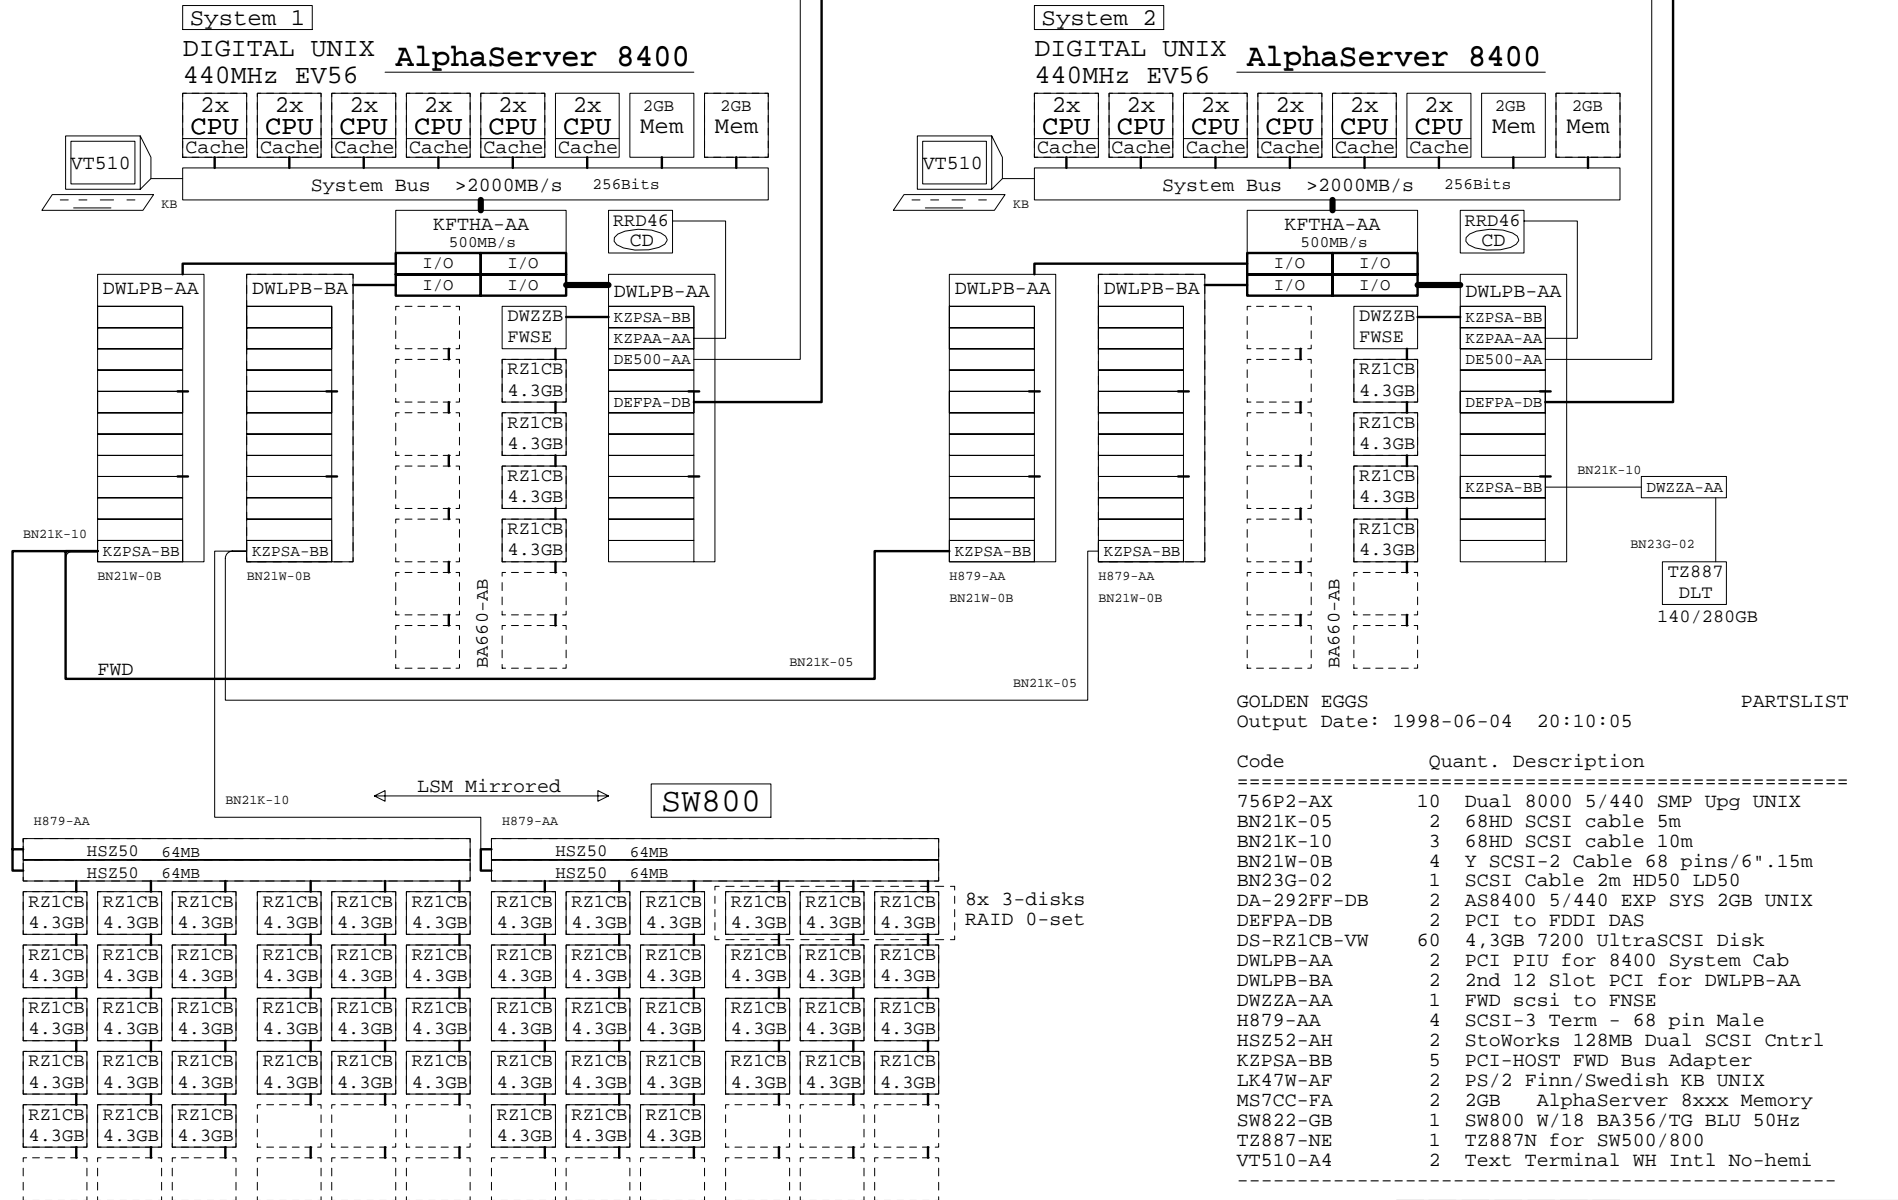

# HiTest System: SAP Oracle TruCluster ASE DIGITAL UNIX AlphaServer 8400

Ethernet

FDDI

For HiTest documentation and updates:

<http://www.partner.digital.com:9003> (Internet)  
<http://cosmo.tay.dec.com> (Intranet)

This template is included in the present GOLDEN EGGS Software kit: Folder HiTest.

digital 05-Jun-1998 GEH011  
<http://www.digital.com/golden-eggs>

HiTest

SAP Oracle TruCluster ASE  
 DIGITAL UNIX AlphaServer 8400  
 GOLDEN EGGS Visual Configurations, Helsinki