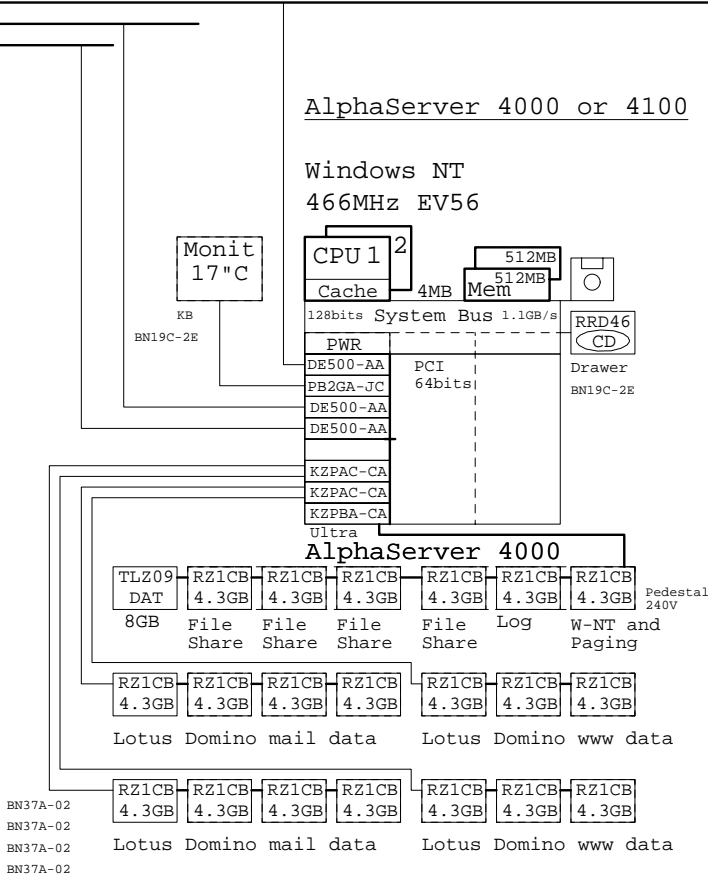

HiTest Systems: Lotus Domino Windows NT AlphaServer 4000

Ethernet

GOLDEN EGGS
Output Date: 1998-06-05 14:37:26

PARTSLIST

Code	Quant.	Description
BA30P-BA	1	AS4100 Ped Kit for Europe
BA36R-SD	1	RH ULTRASCSCI SHELF PED SINGLE
BA36R-SE	2	RH ULTRASCSCI SHELF PED SPLITB
BN19C-2E	2	PowerCable 240V, C-Europe
BN37A-02	4	Ultra Cbl VHDCI - VHDCI
DE500-AA	2	PCI/FAST Ethernet
DN-53JEC-EB	1	ASVR 4000 5/466 DRWR IWNT 512
DS-RZ1CB-VW	20	4,3GB 7200 UltraSCSI Disk
KN304-DD	1	AS41/4000 466MHz WNT SMP UPG
KZPAC-CA	2	3 Chan. SCSI RAID 4MB UltraW
LK47W-AF	1	PS/2 Finn/Swedish KB UNIX
MS330-EA	1	AS4xxx 512MB MEMORY OPTION
SN-PCXAV-FZ	1	17"(15.7VIS)monitor,TC095,NH
TLZ09-VA	1	8GB DAT-tape StorageWorks

HiTest Software:

Windows NT Server	4.0
Lotus Domino	4.5A
System Management Server	1.2
EISA Configuration Utility	1.9
RAID Configuration Utility	4.73
RAID Management Utility	1.26

Note:

AlphaServer 4100, max four CPUs and four memory options.