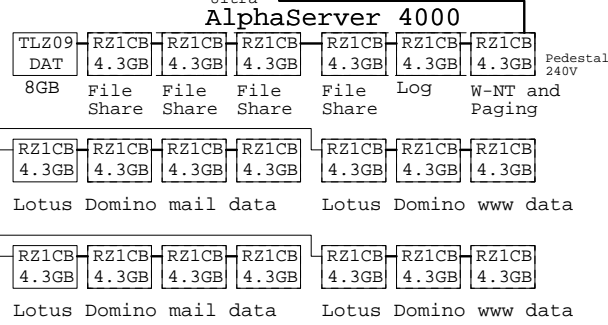

HiTest Systems: Lotus Domino Windows NT AlphaServer 4000

Ethernet

GOLDEN EGGS
Output Date: 1998-06-05 14:37:26

PARTSLIST

Code	Quant.	Description
BA30P-BA	1	AS4100 Ped Kit for Europe
BA36R-SD	1	RH ULTRASCSCI SHELF PED SINGLE
BA36R-SE	2	RH ULTRASCSCI SHELF PED SPLITB
BN19C-2E	2	PowerCable 240V, C-Europe
BN37A-02	4	Ultra Cbl VHDCI - VHDCI
DE500-AA	2	PCI/FAST Ethernet
DN-53JEC-EB	1	ASVR 4000 5/466 DRWR IWNT 512
DS-RZ1CB-VW	20	4,3GB 7200 UltraSCSI Disk
KN304-DD	1	AS41/4000 466MHz WNT SMP UPG
KZPAC-CA	2	3 Chan. SCSI RAID 4MB UltraW
LK47W-AF	1	PS/2 Finn/Swedish KB UNIX
MS330-EA	1	AS4xxx 512MB MEMORY OPTION
SN-PCXAV-FZ	1	17"(15.7VIS)monitor,TC095,NH
TLZ09-VA	1	8GB DAT-tape StorageWorks

HiTest Software:

Windows NT Server	4.0
Lotus Domino	4.5A
System Management Server	1.2
EISA Configuration Utility	1.9
RAID Configuration Utility	4.73
RAID Management Utility	1.26

Note:

AlphaServer 4100, max four CPUs and four memory options.