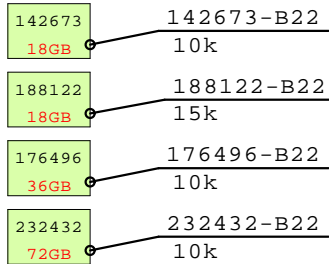

Internal Options:

To Fibre Channel Storage

BOM of the system above

Part Number	Qty	Description
1	236084-421	1 ProLiant DL360 1266MHz 128MB M1 rack 1U
1.1	128278-B21	1 256MB 133MHz ECC SDRAM 1x256MB
1.2	157866-021	1 CPQ Remote Insight manager kit
1.3	176479-B21	1 Host Buss Cntrl KGPSA-CB,NT only
1.4	232916-B22	2 36GB 15000r Ultra3 SCSI disk 1"
1.5	236121-B21	1 PIII FCPGA 1266-512kb processor kit