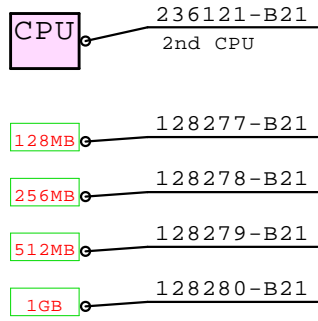

Internal Options:

To Fibre Channel Storage

BOM of the system above

Part Number	Qty	Description
1	236084-421	1 ProLiant DL360 1266MHz 128MB M1 rack 1U
1.1	128278-B21	1 256MB 133MHz ECC SDRAM 1x256MB
1.2	157866-021	1 CPQ Remote Insight manager kit
1.3	176479-B21	1 Host Buss Cntrl KGPSA-CB,NT only
1.4	232916-B22	2 36GB 15000r Ultra3 SCSI disk 1"
1.5	236121-B21	1 PIII FCPGA 1266-512kb processor kit