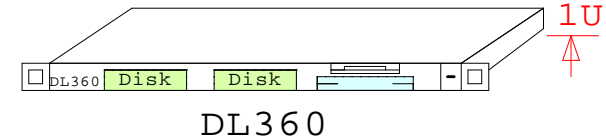

Internal Options:

To Fibre Channel Storage

BOM of the system above

Part Number	Qty	Description
1	236084-421	1 ProLiant DL360 1266MHz 128MB M1 rack 1U
1.1	128278-B21	1 256MB 133MHz ECC SDRAM 1x256MB
1.2	157866-021	1 CPQ Remote Insight manager kit
1.3	176479-B21	1 Host Buss Cntrl KGPSA-CB,NT only
1.4	232916-B22	2 36GB 15000r Ultra3 SCSI disk 1"
1.5	236121-B21	1 PIII FCPGA 1266-512kb processor kit