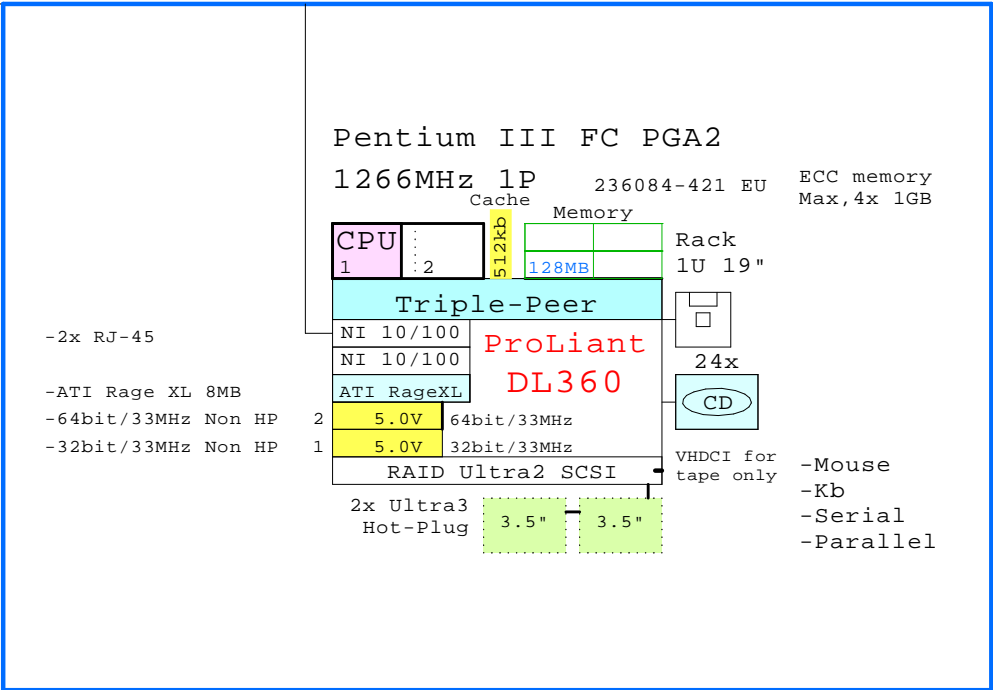

Internal Options:

To Fibre Channel Storage

BOM of the system above

Part Number	Qty	Description
1	236084-421	1 ProLiant DL360 1266MHz 128MB M1 rack 1U
1.1	128278-B21	1 256MB 133MHz ECC SDRAM 1x256MB
1.2	157866-021	1 CPQ Remote Insight manager kit
1.3	176479-B21	1 Host Buss Cntrl KGPSA-CB,NT only
1.4	232916-B22	2 36GB 15000r Ultra3 SCSI disk 1"
1.5	236121-B21	1 PIII FCPGA 1266-512kb processor kit

DL360 2P