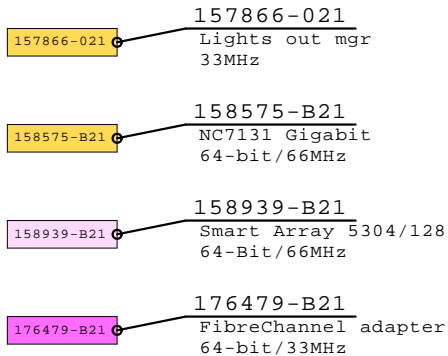

Internal Options:

To Fibre Channel Storage

BOM of the system above

Part Number	Qty	Description
1	236084-421	1 ProLiant DL360 1266MHz 128MB M1 rack 1U
1.1	128278-B21	1 256MB 133MHz ECC SDRAM 1x256MB
1.2	157866-021	1 CPQ Remote Insight manager kit
1.3	176479-B21	1 Host Buss Cntrl KGPSA-CB,NT only
1.4	232916-B22	2 36GB 15000r Ultra3 SCSI disk 1"
1.5	236121-B21	1 PIII FCPGA 1266-512kb processor kit