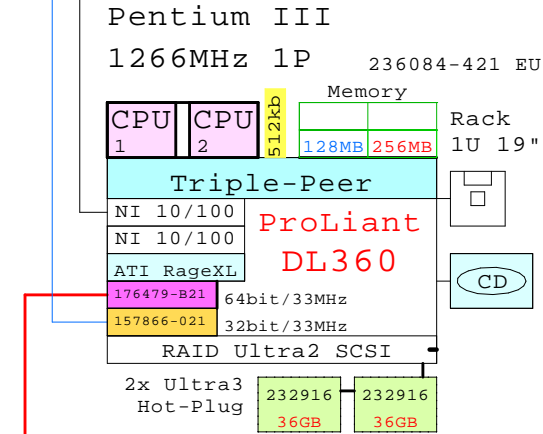

Internal Options:

To Fibre Channel Storage

BOM of the system above

Part Number	Qty	Description
1	236084-421	1 ProLiant DL360 1266MHz 128MB M1 rack 1U
1.1	128278-B21	1 256MB 133MHz ECC SDRAM 1x256MB
1.2	157866-021	1 CPQ Remote Insight manager kit
1.3	176479-B21	1 Host Buss Cntrl KGPSA-CB,NT only
1.4	232916-B22	2 36GB 15000r Ultra3 SCSI disk 1"
1.5	236121-B21	1 PIII FCPGA 1266-512kb processor kit