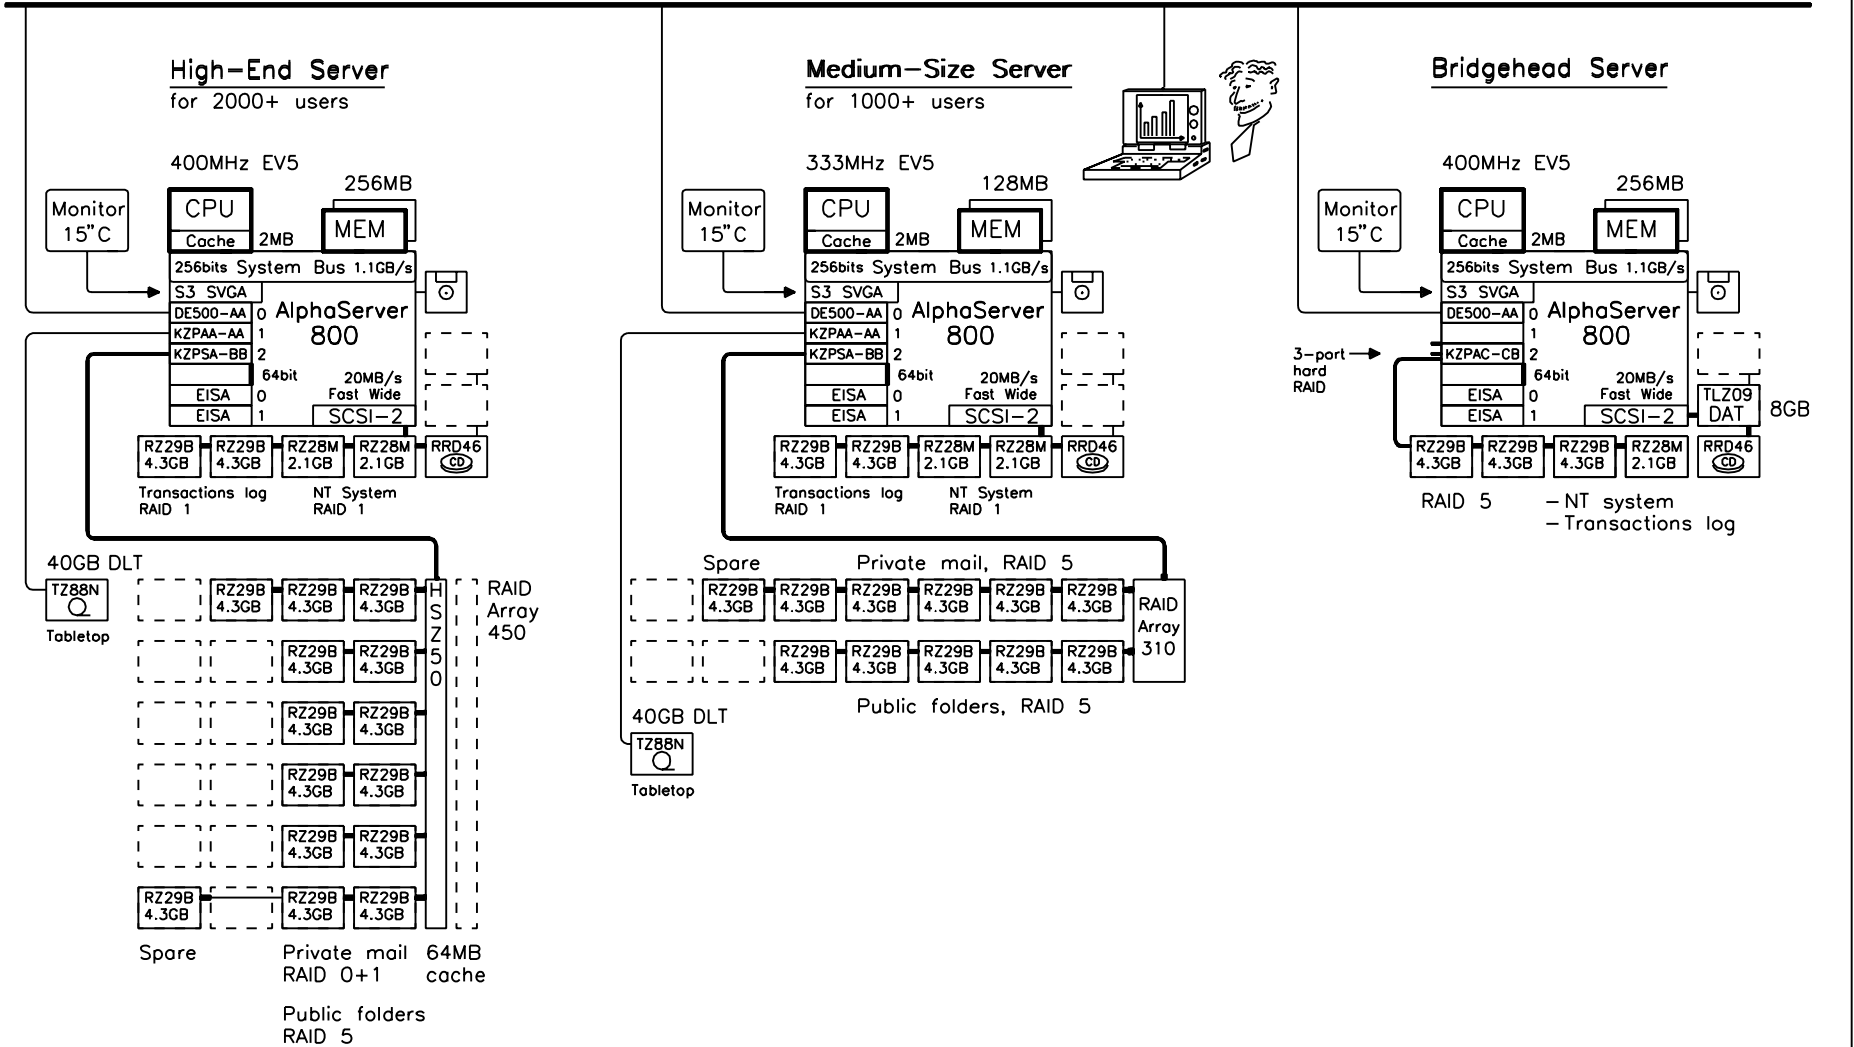

Microsoft Exchange Server, AlphaServer 800

Ethernet IEEE 802.3

digital 04-Jul-1997 Detail Layer
GEN081

NT

Microsoft Exchange Server, AlphaServer 800
GOLDEN EGGS Visual Configurations, Helsinki