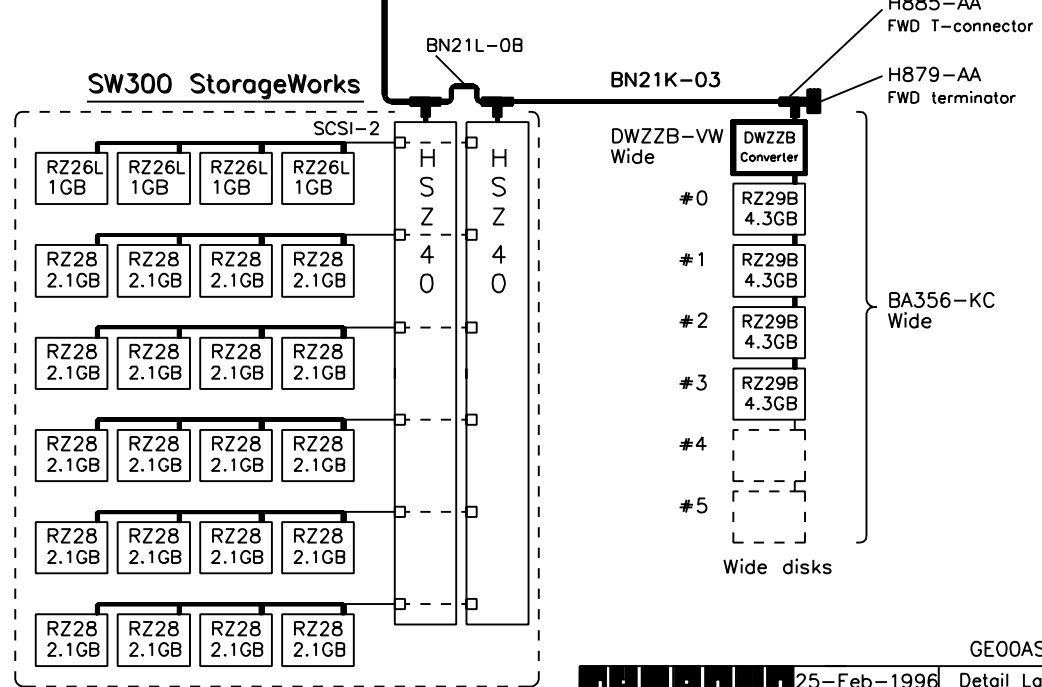

# DECsafe Available Server, UNIX Cluster

Ethernet IEEE 802.3

6x SCSI-bus x 6 Disks = 36 Disks  
 For SW500 Details Call GOLDEN EGGS SW500.

6x SCSI-bus x 4 Disks = 24 Disks  
 For SW300 Details Call GOLDEN EGGS SW300