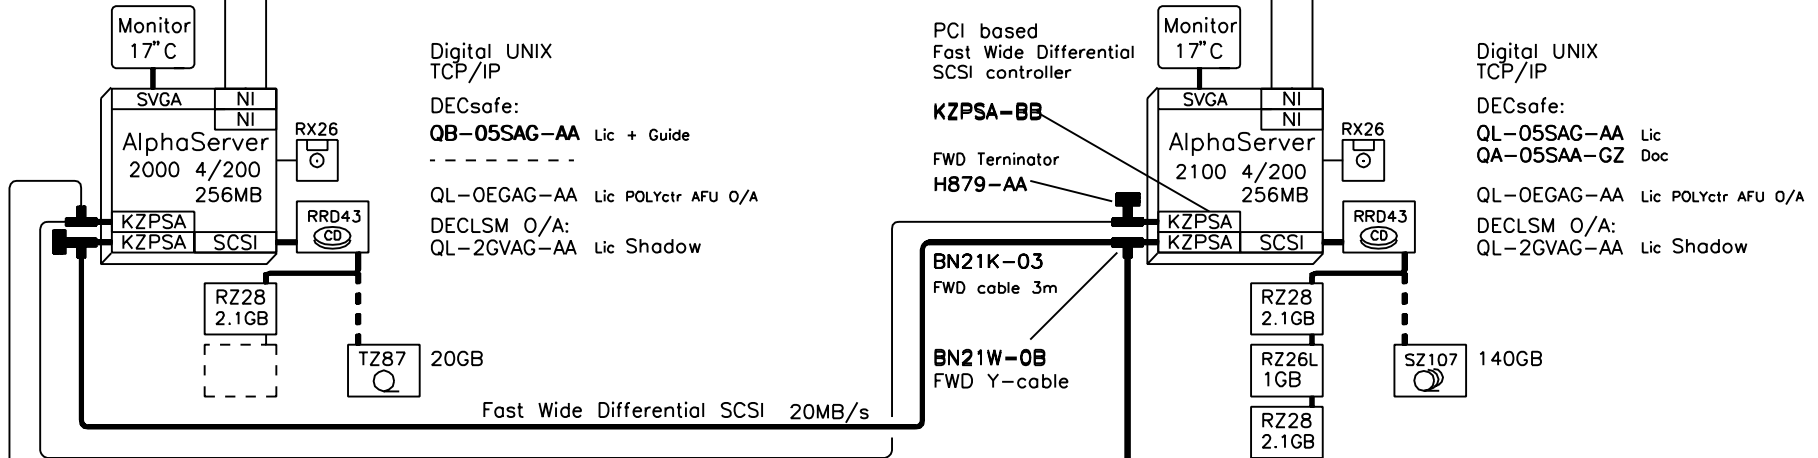

# DECsafe Available Server, UNIX Cluster

Ethernet IEEE 802.3

6x SCSI-bus x 6 Disks = 36 Disks  
 For SW500 Details Call GOLDEN EGGS SW500.

6x SCSI-bus x 4 Disks = 24 Disks  
 For SW300 Details Call GOLDEN EGGS SW300

digital 25-Feb-1996 Detail Layer  
 GOLDdecsafe2

DECsafe Available Server 2100  
 GOLDEN EGGS Visual Configurations, Helsinki

ASE

GEO0ASE2