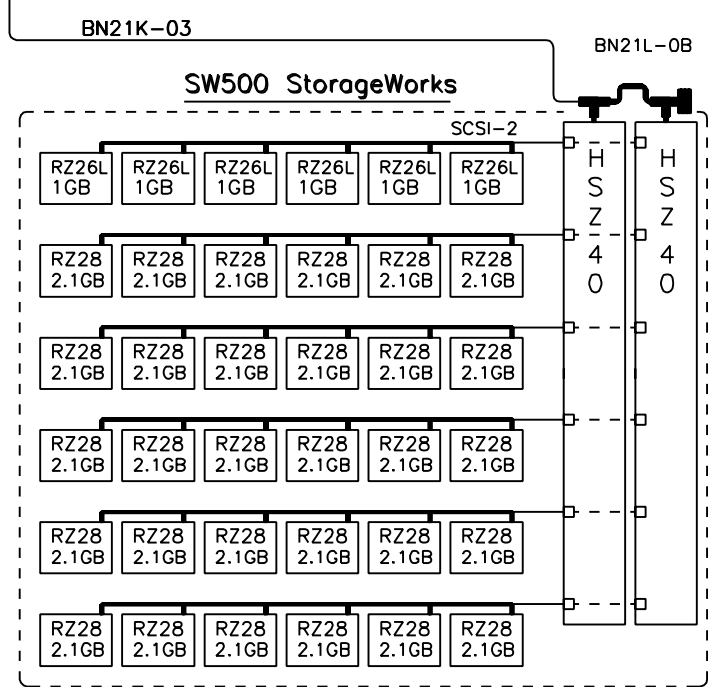

# DECsafe Available Server, UNIX Cluster

Ethernet IEEE 802.3

6x SCSI-bus x 6 Disks = 36 Disks  
 For SW500 Details Call GOLDEN EGGS SW500.

6x SCSI-bus x 4 Disks = 24 Disks  
 For SW300 Details Call GOLDEN EGGS SW300