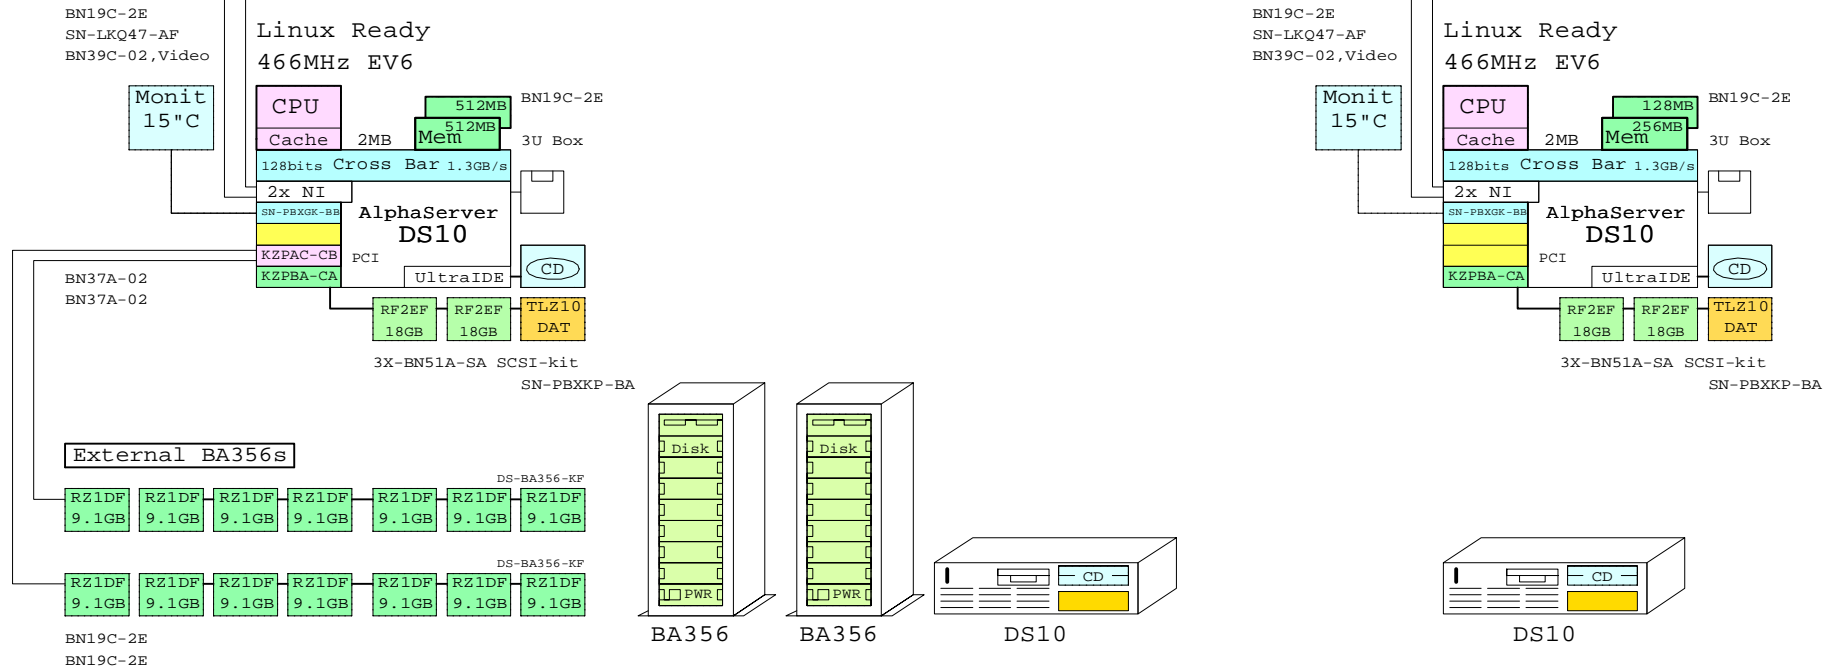

Ethernet
Ethernet

DS10 Linux Ready Uscsi-based + External RAID

DS10 Linux Ready One-box

Bill of Material for Uscsi-system

Part Number	Qty	Description
DJ-PB10A-BD	1	AS DS10 6/466 512MB Linux Ready
3R-VRQV5-24	1	COMPAQ V55 CLR MON,NH,TC095
3X-MS310-DA	1	DS10 512MB DIMM MEM
BN19C-2E	1	PowerCable 240V, C-Europe
BN39C-02	1	1.8 Video Extension Cable ****
DS-RZ2EF-WA	2	18GB 10000RPM UltraSCSI Disk
KZPAC-CB	1	3 Chan. SCSI RAID 8MB UltraW
KZPBA-CA	1	PCI to UltraSCSI Adapter UWSE
SN-PBXGK-BB	1	Elsa Gloria Synergy 8M Video Graphics
TLZ10-LB	1	12/24GB 4mm DAT 5.25" HH
DS-BA356-KF	1	Pedestal Storage, UltraW, Single-Bus
DS-RZ1DF-VW	7	9.1GB 7200 UltraSCSI 16bit
DS-BA356-KF	1	Pedestal Storage, UltraW, Single-Bus
DS-RZ1DF-VW	7	9.1GB 7200 UltraSCSI 16bit
3X-BN51A-SA	1	DS10/VS10 SCSI Cable Kit
SN-LKQ47-AF	1	102 KEY KYBD, NON-WIN, Finnish
SN-PBXKP-BA	1	WIDE TO NARROW SCSI ADAPTER
BN19C-2E	3	PowerCable 240V, C-Europe
BN37A-02	2	Ultra Cbl VHDCI - VHDCI

Bill of Material for one-box system

Part Number	Qty	Description
DJ-PB10A-BC	1	AS DS10 6/466 256MB Linux Ready
3R-VRQV5-24	1	COMPAQ V55 CLR MON,NH,TC095
3X-MS310-BA	1	DS10 128MB DIMM MEM
BN19C-2E	1	PowerCable 240V, C-Europe
BN39C-02	1	1.8 Video Extension Cable ****
DS-RZ2EF-WA	2	18GB 10000RPM UltraSCSI Disk
KZPBA-CA	1	PCI to UltraSCSI Adapter UWSE
SN-PBXGK-BB	1	Elsa Gloria Synergy 8M Video Graphics
TLZ10-LB	1	12/24GB 4mm DAT 5.25" HH
3X-BN51A-SA	1	DS10/VS10 SCSI Cable Kit
SN-LKQ47-AF	1	102 KEY KYBD, NON-WIN, Finnish
SN-PBXKP-BA	1	WIDE TO NARROW SCSI ADAPTER
BN19C-2E	1	PowerCable 240V, C-Europe