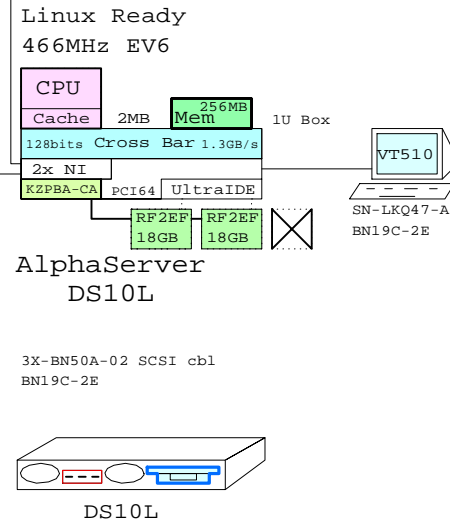

Ethernet  
Ethernet

**DS10L Linux with External storage**

**DS10L Linux, SCSI, One-box**

**DS10L Linux, IDE, One-box**

**External BA356**

**Bill of material**

Part Number	Qty	Description
DJ-71AAA-DA	1	AS DS10L 6/466 256MB Linux Ready
DS-RZ2EF-WA	2	18GB 10000RPM UltraSCSI Disk
KZPBA-CA	1	PCI to UltraSCSI Adapter UWSE
VT510-A4	1	Text Terminal WH Intl No-hemi
3X-BN50A-02	1	Two drop SCSI cable, LED
SN-LKQ47-AF	1	102 KEY KYBD, NON-WIN, Finnish
BN19C-2E	2	PowerCable 240V, C-Europe

**Bill of material**

Part Number	Qty	Description
DJ-71AAA-EA	1	AS DS10L 6/466 512MB Linux Ready
3X-PBXRY-AA	1	Diskette/ 24x CD-ROM Combo
3X-RE56A-BA	1	DS10 10GB 7200 IDE-disk drive
KZPBA-CA	1	PCI to UltraSCSI Adapter UWSE
DS-BA356-KF	1	Pedestal Storage, UltraW, Single-Bus
DS-RZ1FD-VW	7	36GB 10000r UltraSCSI Disk
VT510-A4	1	Text Terminal WH Intl No-hemi
3X-BN51A-IB	1	One drop DS10L IDE cable
SN-LKQ47-AF	1	102 KEY KYBD, NON-WIN, Finnish
BN19C-2E	3	PowerCable 240V, C-Europe
BN38C-02	1	Ultra Cbl VHDCI - 68HD

**Bill of material**

Part Number	Qty	Description
DJ-71AAA-CA	1	AS DS10L 6/466 128MB Linux Ready
3X-PBXRY-AA	1	Diskette/ 24x CD-ROM Combo
3X-RE56A-BA	1	DS10 10GB 7200 IDE-disk drive
SN-PBXGK-BB	1	Elsa Gloria Synergy 8M Video Graphics
3R-VRQV5-24	1	COMPAQ V55 CLR MON,NH,TC095
3X-BN51A-IB	1	One drop DS10L IDE cable
SN-PBQWS-WA	1	Standard Compaq opal mouse
BN39C-02	1	1.8 Video Extension Cable ****
SN-LKQ47-AF	1	102 KEY KYBD, NON-WIN, Finnish
BN19C-2E	2	PowerCable 240V, C-Europe