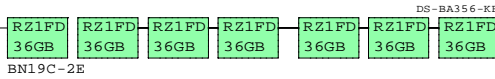

Ethernet  
Ethernet

**DS10L Linux with External storage**

**DS10L Linux, SCSI, One-box**

**DS10L Linux, IDE, One-box**

**External BA356**

**Bill of material**

Part Number	Qty	Description
DJ-71AAA-DA	1	AS DS10L 6/466 256MB Linux Ready
DS-RZ2EF-WA	2	18GB 10000RPM UltraSCSI Disk
KZPBA-CA	1	PCI to UltraSCSI Adapter UWSE
VT510-A4	1	Text Terminal WH Intl No-hemi
3X-BN50A-02	1	Two drop SCSI cable, LED
SN-LKQ47-AF	1	102 KEY KYBD, NON-WIN, Finnish
BN19C-2E	2	PowerCable 240V, C-Europe

**Bill of material**

Part Number	Qty	Description
DJ-71AAA-EA	1	AS DS10L 6/466 512MB Linux Ready
3X-PBXRY-AA	1	Diskette/ 24x CD-ROM Combo
3X-RE56A-BA	1	DS10 10GB 7200 IDE-disk drive
KZPBA-CA	1	PCI to UltraSCSI Adapter UWSE
DS-BA356-KF	1	Pedestal Storage, UltraW, Single-Bus
DS-RZ1FD-VW	7	36GB 10000r UltraSCSI Disk
VT510-A4	1	Text Terminal WH Intl No-hemi
3X-BN51A-IB	1	One drop DS10L IDE cable
SN-LKQ47-AF	1	102 KEY KYBD, NON-WIN, Finnish
BN19C-2E	3	PowerCable 240V, C-Europe
BN38C-02	1	Ultra Cbl VHDCI - 68HD

**Bill of material**

Part Number	Qty	Description
DJ-71AAA-CA	1	AS DS10L 6/466 128MB Linux Ready
3X-PBXRY-AA	1	Diskette/ 24x CD-ROM Combo
3X-RE56A-BA	1	DS10 10GB 7200 IDE-disk drive
SN-PBXGK-BB	1	Elsa Gloria Synergy 8M Video Graphics
3R-VRQV5-24	1	COMPAQ V55 CLR MON,NH,TC095
3X-BN51A-IB	1	One drop DS10L IDE cable
SN-PBQWS-WA	1	Standard Compaq opal mouse
BN39C-02	1	1.8 Video Extension Cable ****
SN-LKQ47-AF	1	102 KEY KYBD, NON-WIN, Finnish
BN19C-2E	2	PowerCable 240V, C-Europe