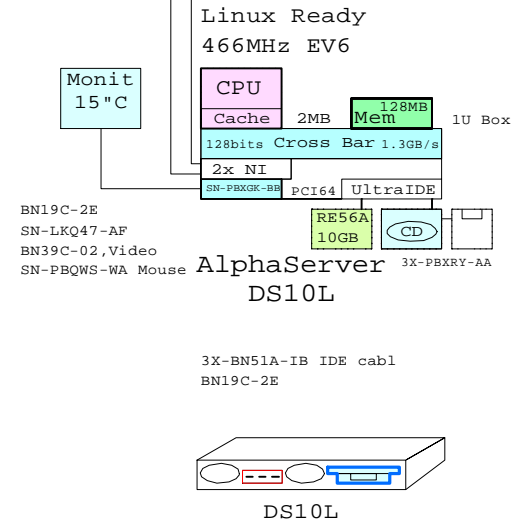

Ethernet  
Ethernet

**DS10L Linux with External storage**

**DS10L Linux, SCSI, One-box**

**DS10L Linux, IDE, One-box**

**External BA356**

**Bill of material**

Part Number	Qty	Description
DJ-71AAA-DA	1	AS DS10L 6/466 256MB Linux Ready
DS-RZ2EF-WA	2	18GB 10000RPM UltraSCSI Disk
KZPBA-CA	1	PCI to UltraSCSI Adapter UWSE
VT510-A4	1	Text Terminal WH Intl No-hemi
3X-BN50A-02	1	Two drop SCSI cable, LED
SN-LKQ47-AF	1	102 KEY KYBD, NON-WIN, Finnish
BN19C-2E	2	PowerCable 240V, C-Europe

**Bill of material**

Part Number	Qty	Description
DJ-71AAA-EA	1	AS DS10L 6/466 512MB Linux Ready
3X-PBXRY-AA	1	Diskette/ 24x CD-ROM Combo
3X-RE56A-BA	1	DS10 10GB 7200 IDE-disk drive
KZPBA-CA	1	PCI to UltraSCSI Adapter UWSE
DS-BA356-KF	1	Pedestal Storage, UltraW, Single-Bus
DS-RZ1FD-VW	7	36GB 10000r UltraSCSI Disk
VT510-A4	1	Text Terminal WH Intl No-hemi
3X-BN51A-IB	1	One drop DS10L IDE cable
SN-LKQ47-AF	1	102 KEY KYBD, NON-WIN, Finnish
BN19C-2E	3	PowerCable 240V, C-Europe
BN38C-02	1	Ultra Cbl VHDCI - 68HD

**Bill of material**

Part Number	Qty	Description
DJ-71AAA-CA	1	AS DS10L 6/466 128MB Linux Ready
3X-PBXRY-AA	1	Diskette/ 24x CD-ROM Combo
3X-RE56A-BA	1	DS10 10GB 7200 IDE-disk drive
SN-PBXGK-BB	1	Elsa Gloria Synergy 8M Video Graphics
3R-VRQV5-24	1	COMPAQ V55 CLR MON,NH,TC095
3X-BN51A-IB	1	One drop DS10L IDE cable
SN-PBQWS-WA	1	Standard Compaq opal mouse
BN39C-02	1	1.8 Video Extension Cable ****
SN-LKQ47-AF	1	102 KEY KYBD, NON-WIN, Finnish
BN19C-2E	2	PowerCable 240V, C-Europe