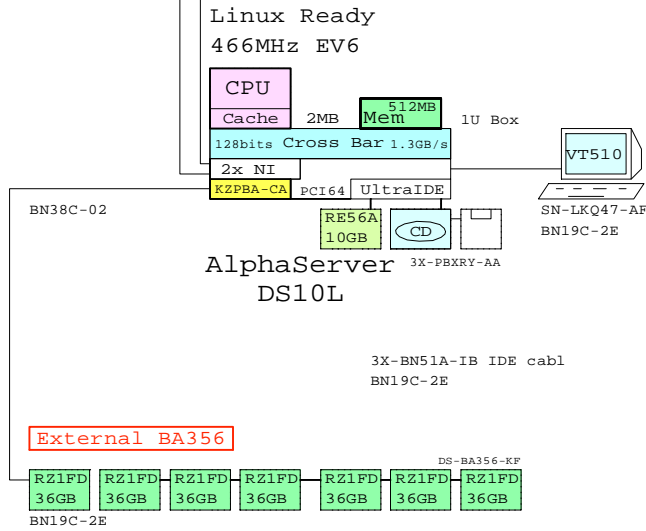

Ethernet  
Ethernet

**DS10L Linux with External storage**

**DS10L Linux, SCSI, One-box**

**DS10L Linux, IDE, One-box**

**External BA356**

**Bill of material**

Part Number	Qty	Description
DJ-71AAA-DA	1	AS DS10L 6/466 256MB Linux Ready
DS-RZ2EF-WA	2	18GB 10000RPM UltraSCSI Disk
KZPBA-CA	1	PCI to UltraSCSI Adapter UWSE
VT510-A4	1	Text Terminal WH Intl No-hemi
3X-BN50A-02	1	Two drop SCSI cable, LED
SN-LKQ47-AF	1	102 KEY KYBD, NON-WIN, Finnish
BN19C-2E	2	PowerCable 240V, C-Europe

**Bill of material**

Part Number	Qty	Description
DJ-71AAA-EA	1	AS DS10L 6/466 512MB Linux Ready
3X-PBXRY-AA	1	Diskette/ 24x CD-ROM Combo
3X-RE56A-BA	1	DS10 10GB 7200 IDE-disk drive
KZPBA-CA	1	PCI to UltraSCSI Adapter UWSE
DS-BA356-KF	1	Pedestal Storage, UltraW, Single-Bus
DS-RZ1FD-VW	7	36GB 10000r UltraSCSI Disk
VT510-A4	1	Text Terminal WH Intl No-hemi
3X-BN51A-IB	1	One drop DS10L IDE cable
SN-LKQ47-AF	1	102 KEY KYBD, NON-WIN, Finnish
BN19C-2E	3	PowerCable 240V, C-Europe
BN38C-02	1	Ultra Cbl VHDCI - 68HD

**Bill of material**

Part Number	Qty	Description
DJ-71AAA-CA	1	AS DS10L 6/466 128MB Linux Ready
3X-PBXRY-AA	1	Diskette/ 24x CD-ROM Combo
3X-RE56A-BA	1	DS10 10GB 7200 IDE-disk drive
SN-PBXGK-BB	1	Elsa Gloria Synergy 8M Video Graphics
3R-VRQV5-24	1	COMPAQ V55 CLR MON,NH,TC095
3X-BN51A-IB	1	One drop DS10L IDE cable
SN-PBQWS-WA	1	Standard Compaq opal mouse
BN39C-02	1	1.8 Video Extension Cable ****
SN-LKQ47-AF	1	102 KEY KYBD, NON-WIN, Finnish
BN19C-2E	2	PowerCable 240V, C-Europe