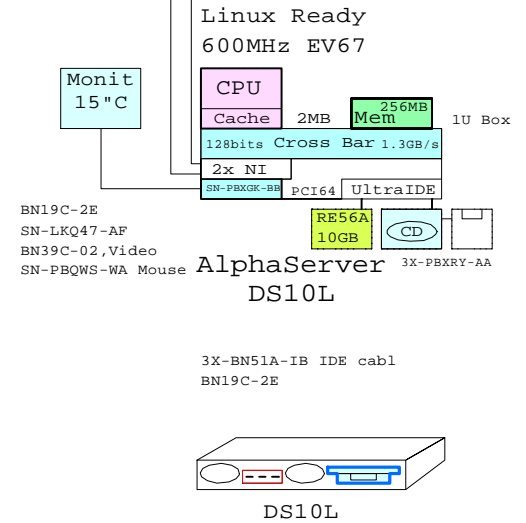

Ethernet  
Ethernet

DS10L Linux with External storage

DS10L Linux, SCSI, One-box

DS10L Linux, IDE, One-box

External BA356

Bill of material

	Part Number	Qty	Description
	DJ-71BAA-EA	1	AS DS10L 67/600 512MB Linux Ready
1	DS-RZ3EF-WA	2	18.2GB 10krRPM Ultra3 SCSI Disk
1.1			
1.2	KZPBA-CA	1	PCI to UltraSCSI Adapter UWSE
2	VT510-A4	1	Text Terminal WH Intl No-hemi
3	3X-BN50A-02	1	Two drop SCSI cable, LED
4	SN-LKQ47-AF	1	102 KEY KYBD, NON-WIN, Finnish
5	BN19C-2E	2	PowerCable 240V, C-Europe

Bill of material

	Part Number	Qty	Description
1	DJ-71BAA-FA	1	AS DS10L 67/600 1GB Linux Ready
1.1	3X-PBXRY-AA	1	Diskette/ 24x CD-ROM Combo
1.2	3X-RE56A-BA	1	DS10 10GB 7200 IDE-disk drive 1"
1.3	KZPBA-CA	1	PCI to UltraSCSI Adapter UWSE
2	DS-BA356-KF	1	Pedestal Storage, UltraW, Single-Bus
2.1	DS-RZ1FD-VW	7	36GB 10000r UltraSCSI Disk
3	VT510-A4	1	Text Terminal WH Intl No-hemi
4	3X-BN51A-IB	1	One drop DS10L IDE cable
5	SN-LKQ47-AF	1	102 KEY KYBD, NON-WIN, Finnish
6	BN19C-2E	3	PowerCable 240V, C-Europe
7	BN38C-02	1	Ultra Cbl VHDCI - 68HD

Bill of material

	Part Number	Qty	Description
1	DJ-71BAA-DA	1	AS DS10L 67/600 256MB Linux Ready
1.1	3X-PBXRY-AA	1	Diskette/ 24x CD-ROM Combo
1.2	3X-RE56A-BA	1	DS10 10GB 7200 IDE-disk drive 1"
1.3	SN-PBXGK-BB	1	Elsa Gloria Synergy 8M Video Graphics
2	3R-VRQV5-24	1	COMPAQ V55 CLR MON,NH,TCO95
3	3X-BN51A-IB	1	One drop DS10L IDE cable
4	SN-PBQWS-WA	1	Standard Compaq opal mouse
5	BN39C-02	1	1.8 Video Extension Cable ****
6	SN-LKQ47-AF	1	102 KEY KYBD, NON-WIN, Finnish
7	BN19C-2E	2	PowerCable 240V, C-Europe