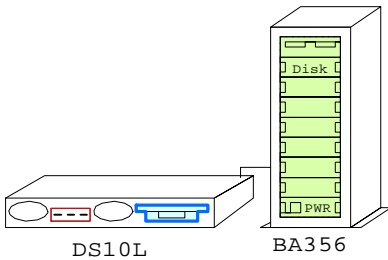

Ethernet  
Ethernet

DS10L Linux with External storage

DS10L Linux, SCSI, One-box

DS10L Linux, IDE, One-box

External BA356

Bill of material

	Part Number	Qty	Description
	DJ-71BAA-EA	1	AS DS10L 67/600 512MB Linux Ready
1	DS-RZ3EF-WA	2	18.2GB 10krRPM Ultra3 SCSI Disk
1.1			
1.2	KZPBA-CA	1	PCI to UltraSCSI Adapter UWSE
2	VT510-A4	1	Text Terminal WH Intl No-hemi
3	3X-BN50A-02	1	Two drop SCSI cable, LED
4	SN-LKQ47-AF	1	102 KEY KYBD, NON-WIN, Finnish
5	BN19C-2E	2	PowerCable 240V, C-Europe

Bill of material

	Part Number	Qty	Description
1	DJ-71BAA-FA	1	AS DS10L 67/600 1GB Linux Ready
1.1	3X-PBXRY-AA	1	Diskette/ 24x CD-ROM Combo
1.2	3X-RE56A-BA	1	DS10 10GB 7200 IDE-disk drive 1"
1.3	KZPBA-CA	1	PCI to UltraSCSI Adapter UWSE
2	DS-BA356-KF	1	Pedestal Storage, UltraW, Single-Bus
2.1	DS-RZ1FD-VW	7	36GB 10000r UltraSCSI Disk
3	VT510-A4	1	Text Terminal WH Intl No-hemi
4	3X-BN51A-IB	1	One drop DS10L IDE cable
5	SN-LKQ47-AF	1	102 KEY KYBD, NON-WIN, Finnish
6	BN19C-2E	3	PowerCable 240V, C-Europe
7	BN38C-02	1	Ultra Cbl VHDCI - 68HD

Bill of material

	Part Number	Qty	Description
1	DJ-71BAA-DA	1	AS DS10L 67/600 256MB Linux Ready
1.1	3X-PBXRY-AA	1	Diskette/ 24x CD-ROM Combo
1.2	3X-RE56A-BA	1	DS10 10GB 7200 IDE-disk drive 1"
1.3	SN-PBXGK-BB	1	Elsa Gloria Synergy 8M Video Graphics
2	3R-VRQV5-24	1	COMPAQ V55 CLR MON,NH,TCO95
3	3X-BN51A-IB	1	One drop DS10L IDE cable
4	SN-PBQWS-WA	1	Standard Compaq opal mouse
5	BN39C-02	1	1.8 Video Extension Cable ****
6	SN-LKQ47-AF	1	102 KEY KYBD, NON-WIN, Finnish
7	BN19C-2E	2	PowerCable 240V, C-Europe