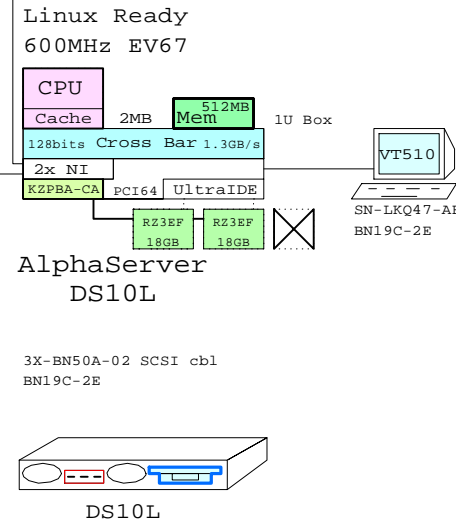

Ethernet  
Ethernet

DS10L Linux with External storage

DS10L Linux, SCSI, One-box

DS10L Linux, IDE, One-box

External BA356

Bill of material

	Part Number	Qty	Description
	DJ-71BAA-EA	1	AS DS10L 67/600 512MB Linux Ready
1	DS-RZ3EF-WA	2	18.2GB 10krRPM Ultra3 SCSI Disk
1.1			
1.2	KZPBA-CA	1	PCI to UltraSCSI Adapter UWSE
2	VT510-A4	1	Text Terminal WH Intl No-hemi
3	3X-BN50A-02	1	Two drop SCSI cable, LED
4	SN-LKQ47-AF	1	102 KEY KYBD, NON-WIN, Finnish
5	BN19C-2E	2	PowerCable 240V, C-Europe

Bill of material

	Part Number	Qty	Description
1	DJ-71BAA-FA	1	AS DS10L 67/600 1GB Linux Ready
1.1	3X-PBXRY-AA	1	Diskette/ 24x CD-ROM Combo
1.2	3X-RE56A-BA	1	DS10 10GB 7200 IDE-disk drive 1"
1.3	KZPBA-CA	1	PCI to UltraSCSI Adapter UWSE
2	DS-BA356-KF	1	Pedestal Storage, UltraW, Single-Bus
2.1	DS-RZ1FD-VW	7	36GB 10000r UltraSCSI Disk
3	VT510-A4	1	Text Terminal WH Intl No-hemi
4	3X-BN51A-IB	1	One drop DS10L IDE cable
5	SN-LKQ47-AF	1	102 KEY KYBD, NON-WIN, Finnish
6	BN19C-2E	3	PowerCable 240V, C-Europe
7	BN38C-02	1	Ultra Cbl VHDCI - 68HD

Bill of material

	Part Number	Qty	Description
1	DJ-71BAA-DA	1	AS DS10L 67/600 256MB Linux Ready
1.1	3X-PBXRY-AA	1	Diskette/ 24x CD-ROM Combo
1.2	3X-RE56A-BA	1	DS10 10GB 7200 IDE-disk drive 1"
1.3	SN-PBXGK-BB	1	Elsa Gloria Synergy 8M Video Graphics
2	3R-VRQV5-24	1	COMPAQ V55 CLR MON,NH,TCO95
3	3X-BN51A-IB	1	One drop DS10L IDE cable
4	SN-PBQWS-WA	1	Standard Compaq opal mouse
5	BN39C-02	1	1.8 Video Extension Cable ****
6	SN-LKQ47-AF	1	102 KEY KYBD, NON-WIN, Finnish
7	BN19C-2E	2	PowerCable 240V, C-Europe