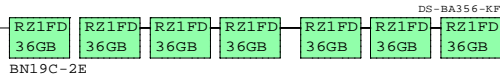

Ethernet  
Ethernet

DS10L Linux with External storage

DS10L Linux, SCSI, One-box

DS10L Linux, IDE, One-box

External BA356

Bill of material

	Part Number	Qty	Description
	DJ-71BAA-EA	1	AS DS10L 67/600 512MB Linux Ready
1	DS-RZ3EF-WA	2	18.2GB 10krRPM Ultra3 SCSI Disk
1.1			
1.2	KZPBA-CA	1	PCI to UltraSCSI Adapter UWSE
2	VT510-A4	1	Text Terminal WH Intl No-hemi
3	3X-BN50A-02	1	Two drop SCSI cable, LED
4	SN-LKQ47-AF	1	102 KEY KYBD, NON-WIN, Finnish
5	BN19C-2E	2	PowerCable 240V, C-Europe

Bill of material

	Part Number	Qty	Description
1	DJ-71BAA-FA	1	AS DS10L 67/600 1GB Linux Ready
1.1	3X-PBXRY-AA	1	Diskette/ 24x CD-ROM Combo
1.2	3X-RE56A-BA	1	DS10 10GB 7200 IDE-disk drive 1"
1.3	KZPBA-CA	1	PCI to UltraSCSI Adapter UWSE
2	DS-BA356-KF	1	Pedestal Storage, UltraW, Single-Bus
2.1	DS-RZ1FD-VW	7	36GB 10000r UltraSCSI Disk
3	VT510-A4	1	Text Terminal WH Intl No-hemi
4	3X-BN51A-IB	1	One drop DS10L IDE cable
5	SN-LKQ47-AF	1	102 KEY KYBD, NON-WIN, Finnish
6	BN19C-2E	3	PowerCable 240V, C-Europe
7	BN38C-02	1	Ultra Cbl VHDCI - 68HD

Bill of material

	Part Number	Qty	Description
1	DJ-71BAA-DA	1	AS DS10L 67/600 256MB Linux Ready
1.1	3X-PBXRY-AA	1	Diskette/ 24x CD-ROM Combo
1.2	3X-RE56A-BA	1	DS10 10GB 7200 IDE-disk drive 1"
1.3	SN-PBXGK-BB	1	Elsa Gloria Synergy 8M Video Graphics
2	3R-VRQV5-24	1	COMPAQ V55 CLR MON,NH,TCO95
3	3X-BN51A-IB	1	One drop DS10L IDE cable
4	SN-PBQWS-WA	1	Standard Compaq opal mouse
5	BN39C-02	1	1.8 Video Extension Cable ****
6	SN-LKQ47-AF	1	102 KEY KYBD, NON-WIN, Finnish
7	BN19C-2E	2	PowerCable 240V, C-Europe