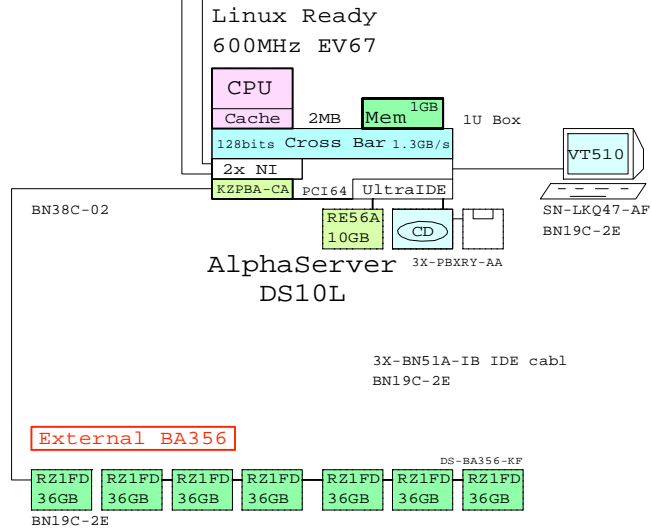

Ethernet  
Ethernet

DS10L Linux with External storage

DS10L Linux, SCSI, One-box

DS10L Linux, IDE, One-box

External BA356

Bill of material

	Part Number	Qty	Description
	DJ-71BAA-EA	1	AS DS10L 67/600 512MB Linux Ready
1	DS-RZ3EF-WA	2	18.2GB 10krRPM Ultra3 SCSI Disk
1.1			
1.2	KZPBA-CA	1	PCI to UltraSCSI Adapter UWSE
2	VT510-A4	1	Text Terminal WH Intl No-hemi
3	3X-BN50A-02	1	Two drop SCSI cable, LED
4	SN-LKQ47-AF	1	102 KEY KYBD, NON-WIN, Finnish
5	BN19C-2E	2	PowerCable 240V, C-Europe

Bill of material

	Part Number	Qty	Description
1	DJ-71BAA-FA	1	AS DS10L 67/600 1GB Linux Ready
1.1	3X-PBXRY-AA	1	Diskette/ 24x CD-ROM Combo
1.2	3X-RE56A-BA	1	DS10 10GB 7200 IDE-disk drive 1"
1.3	KZPBA-CA	1	PCI to UltraSCSI Adapter UWSE
2	DS-BA356-KF	1	Pedestal Storage, UltraW, Single-Bus
2.1	DS-RZ1FD-VW	7	36GB 10000r UltraSCSI Disk
3	VT510-A4	1	Text Terminal WH Intl No-hemi
4	3X-BN51A-IB	1	One drop DS10L IDE cable
5	SN-LKQ47-AF	1	102 KEY KYBD, NON-WIN, Finnish
6	BN19C-2E	3	PowerCable 240V, C-Europe
7	BN38C-02	1	Ultra Cbl VHDCI - 68HD

Bill of material

	Part Number	Qty	Description
1	DJ-71BAA-DA	1	AS DS10L 67/600 256MB Linux Ready
1.1	3X-PBXRY-AA	1	Diskette/ 24x CD-ROM Combo
1.2	3X-RE56A-BA	1	DS10 10GB 7200 IDE-disk drive 1"
1.3	SN-PBXGK-BB	1	Elsa Gloria Synergy 8M Video Graphics
2	3R-VRQV5-24	1	COMPAQ V55 CLR MON,NH,TCO95
3	3X-BN51A-IB	1	One drop DS10L IDE cable
4	SN-PBQWS-WA	1	Standard Compaq opal mouse
5	BN39C-02	1	1.8 Video Extension Cable ****
6	SN-LKQ47-AF	1	102 KEY KYBD, NON-WIN, Finnish
7	BN19C-2E	2	PowerCable 240V, C-Europe