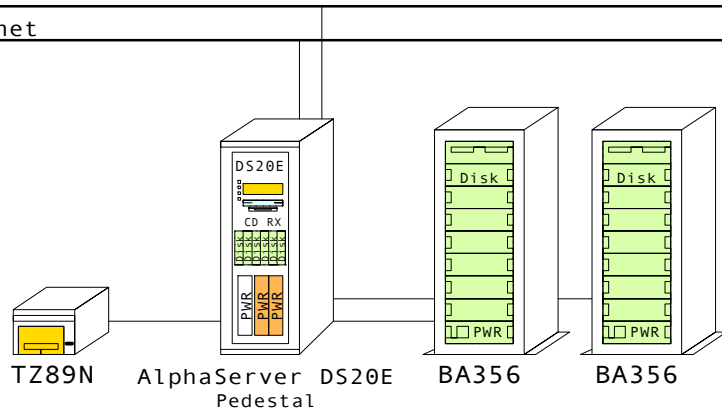

FDDI

Ethernet

DS20E expanded Linux system

Bill of material

	Part Number	Qty	Description
1	3X-BA56P-PB	1	DS20E Mini tower pedestal kit,667MHz
1.1	DJ-56RAA-EA	1	AS DS20E 6/833 512MB,Rack,5U,Linux
1.1.1	3X-BC56C-2F	1	DS20E SCSI Cable Kit
1.1.2	3X-DEFPA-DC	1	PCI to FDDI DAS MMF with SC,Universal
1.1.3	3X-KZPCA-AA	1	Single channel LVD adapter
1.1.4	BA610-6D	1	ES40 Disk Drive Cage, 6-Bay
1.1.4.1	3R-A0585-AA	4	18.2GB Uscsi3 10K Universal disk 1"
1.1.5	FR-H7910-AA	1	Third power supply for DS20E
1.1.6	KN312-BD	1	AS DS20E 6/833 SMP UPG for Linux
1.1.7	KZPBA-CA	2	PCI to UltraSCSI Adapter UWSE
1.1.8	KZPCM-DA	1	Dual Uscsi with FastEther PCI
1.1.9	MS340-DA	2	DS20 512MB SDIMM MEM 4x128MB
1.1.10	SN-PBXGK-BB	1	Elsa Gloria Synergy 8M Video Graphics
1.1.11	TLZ10-LB	1	12/24GB 4mm DAT 5.25" HH
2	DS-BA356-KF	1	Pedestal Storage, UltraW, Single-Bus
2.1	BN19C-2E	2	PowerCable 240V, C-Europe
2.2	BN38C-02	1	Ultra Cbl VHDCI - 68HD
2.3	CK-BA35X-HH	1	180W Stor.Shelf PWR for AS4x00
2.4	DS-RZ1ED-VW	6	18.2GB 10000r UltraSCSI disk
3	DS-BA356-KF	1	Pedestal Storage, UltraW, Single-Bus
3.1	BN19C-2E	2	PowerCable 240V, C-Europe
3.2	BN38C-02	1	Ultra Cbl VHDCI - 68HD
3.3	CK-BA35X-HH	1	180W Stor.Shelf PWR for AS4x00
3.4	DS-RZ1ED-VW	6	18.2GB 10000r UltraSCSI disk
4	3R-A2832-AA	1	COMPAQ Monitor S510 15" NH, EU
5	DS-TZ89N-TA	1	35/70GB SE DLT-tape TT FWSE
6	BN39C-02	1	1.8 Video Extension Cable ****
7	SN-LKQ47-AF	1	102 KEY KYBD, NON-WIN, Finnish
8	BN19C-2E	5	PowerCable 240V, C-Europe
9	BN38C-02	1	Ultra Cbl VHDCI - 68HD