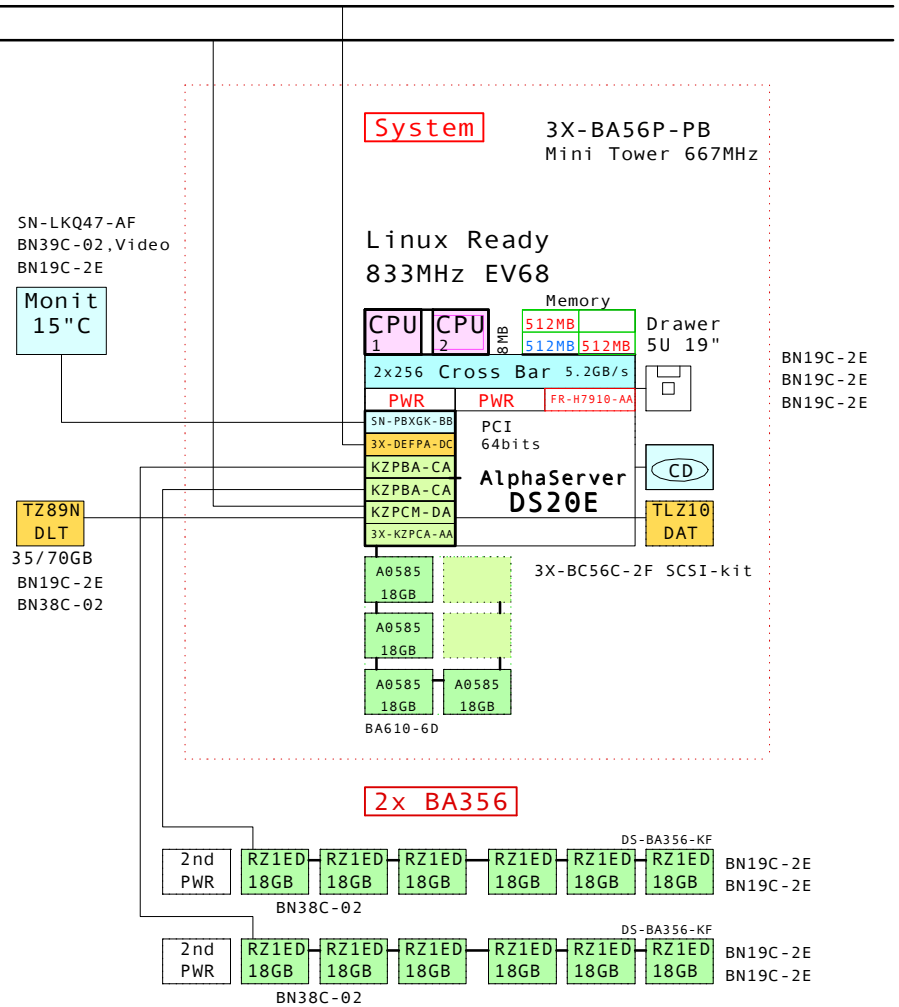

FDDI

Ethernet

DS20E expanded Linux system

Bill of material

	Part Number	Qty	Description
1	3X-BA56P-PB	1	DS20E Mini tower pedestal kit,667MHz
1.1	DJ-56RAA-EA	1	AS DS20E 6/833 512MB,Rack,5U,Linux
1.1.1	3X-BC56C-2F	1	DS20E SCSI Cable Kit
1.1.2	3X-DEFPA-DC	1	PCI to FDDI DAS MMF with SC,Universal
1.1.3	3X-KZPCA-AA	1	Single channel LVD adapter
1.1.4	BA610-6D	1	ES40 Disk Drive Cage, 6-Bay
1.1.4.1	3R-A0585-AA	4	18.2GB Uscsi3 10K Universal disk 1"
1.1.5	FR-H7910-AA	1	Third power supply for DS20E
1.1.6	KN312-BD	1	AS DS20E 6/833 SMP UPG for Linux
1.1.7	KZPBA-CA	2	PCI to UltraSCSI Adapter UWSE
1.1.8	KZPCM-DA	1	Dual Uscsi with FastEther PCI
1.1.9	MS340-DA	2	DS20 512MB SDIMM MEM 4x128MB
1.1.10	SN-PBXGK-BB	1	Elsa Gloria Synergy 8M Video Graphics
1.1.11	TLZ10-LB	1	12/24GB 4mm DAT 5.25" HH
2	DS-BA356-KF	1	Pedestal Storage, UltraW, Single-Bus
2.1	BN19C-2E	2	PowerCable 240V, C-Europe
2.2	BN38C-02	1	Ultra Cbl VHDCI - 68HD
2.3	CK-BA35X-HH	1	180W Stor.Shelf PWR for AS4x00
2.4	DS-RZ1ED-VW	6	18.2GB 10000r UltraSCSI disk
3	DS-BA356-KF	1	Pedestal Storage, UltraW, Single-Bus
3.1	BN19C-2E	2	PowerCable 240V, C-Europe
3.2	BN38C-02	1	Ultra Cbl VHDCI - 68HD
3.3	CK-BA35X-HH	1	180W Stor.Shelf PWR for AS4x00
3.4	DS-RZ1ED-VW	6	18.2GB 10000r UltraSCSI disk
4	3R-A2832-AA	1	COMPAQ Monitor S510 15" NH, EU
5	DS-TZ89N-TA	1	35/70GB SE DLT-tape TT FWSE
6	BN39C-02	1	1.8 Video Extension Cable ****
7	SN-LKQ47-AF	1	102 KEY KYBD, NON-WIN, Finnish
8	BN19C-2E	5	PowerCable 240V, C-Europe
9	BN38C-02	1	Ultra Cbl VHDCI - 68HD

This template is included in the present GOLDEN EGGS Software kit.

DS20E Linux

[www.Compaq.com/golden-eggs](http://www.Compaq.com/golden-eggs)  
Since: Jun-2000

<b>COMPAQ</b>	02-Jul-2001	GTALDS20EF
	Matti.Patari@compaq.com	