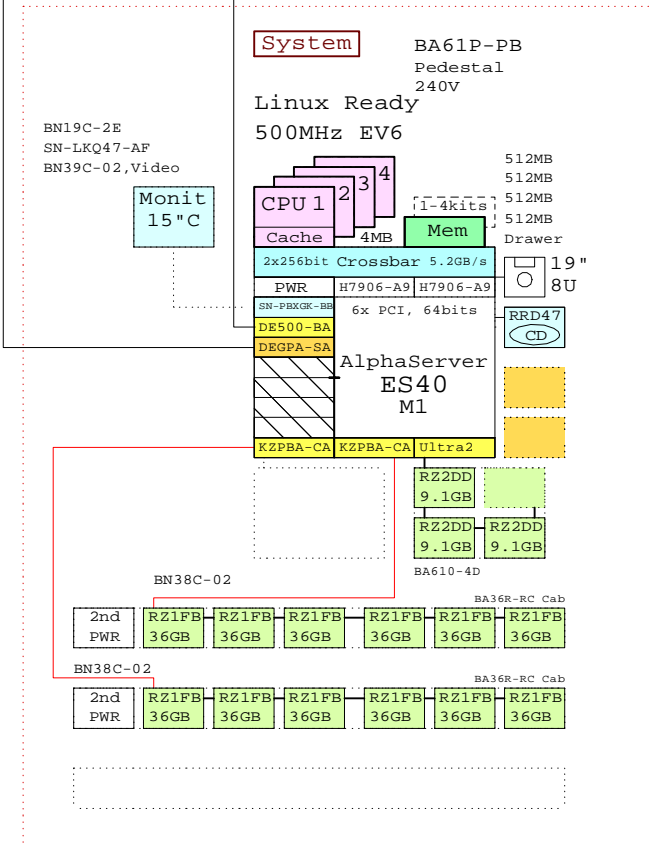

Ethernet

ES40 Model 1 Pedestal System

ES40 Model 1 Mini Tower System

Gigabit Ethernet

AlphaServer ES40 Pedestal

AlphaServer ES40 Mini Tower

Part Number	Qty	Description
1	1	BA61P-PB 1 ES40 Pedestal Enclosure 240V Europe
1.1	1	BA36R-RC 1 RH ULTRASCSCI SHELF CAB SINGLE
1.1.1	1	CK-BA35X-HH 1 180W Stor.Shelf PWR for AS4x00
1.1.2	6	DS-RZ1FB-VW 6 36GB 7200 UltraSCSI Disk
1.2	1	BA36R-RC 1 RH ULTRASCSCI SHELF CAB SINGLE
1.2.1	1	CK-BA35X-HH 1 180W Stor.Shelf PWR for AS4x00
1.2.2	6	DS-RZ1FB-VW 6 36GB 7200 UltraSCSI Disk
1.3	1	BN19C-2E 1 PowerCable 240V, C-Europe
1.4	2	BN38C-02 2 Ultra Cbl VHDCl - 68HD
1.5	1	BN39C-02 1 1.8 Video Extension Cable ****
1.6	1	DJ-62AAA-CA 1 ES40 6/500 Model 1 512MB LinuxReady 6PCI
1.6.1	1	3R-VRQV5-24 1 COMPAQ V55 CLR MON,NH,TC095
1.6.2	1	BA610-4D 1 ES40 Disk Drive Cage, 4Bay
1.6.2.1	3	DS-RZ2DD-16 3 ES40 Disk 9.1GB 10k Ultra2 SCSI
1.6.3	1	DE500-BA 1 PCI/FAST Ethernet, CAT 5 UTP
1.6.4	1	DEGPA-SA 1 PCI to GigaBitEthernet SX Adap
1.6.5	2	H7906-A9 2 ES40 Power Syply, 2nd or 3rd
1.6.6	3	KN610-AA 3 ES40 6/500MHz SMP
1.6.7	2	KZPBA-CA 2 PCI to UltraSCSI Adapter UWSE
1.6.8	3	MS610-CA 3 ES40 512MB Memory Option
1.6.9	1	SN-PBXGK-BB 1 Elsa Gloria Synergy 8M Video Graphics
1.7	1	SN-LKQ47-AF 1 102 KEY KYBD, NON-WIN, Finnish