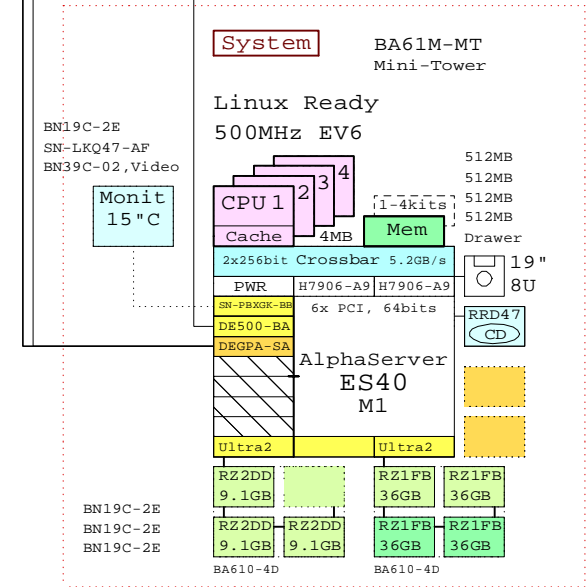

Ethernet

ES40 Model 1 Pedestal System

ES40 Model 1 Mini Tower System

Gigabit Ethernet

AlphaServer ES40 Pedestal

AlphaServer ES40 Mini Tower

Part Number	Qty	Description
1	1	BA61P-PB 1 ES40 Pedestal Enclosure 240V Europe
1.1	1	BA36R-RC 1 RH ULTRASCSCI SHELF CAB SINGLE
1.1.1	1	CK-BA35X-HH 1 180W Stor.Shelf PWR for AS4x00
1.1.2	6	DS-RZ1FB-VW 6 36GB 7200 UltraSCSI Disk
1.2	1	BA36R-RC 1 RH ULTRASCSCI SHELF CAB SINGLE
1.2.1	1	CK-BA35X-HH 1 180W Stor.Shelf PWR for AS4x00
1.2.2	6	DS-RZ1FB-VW 6 36GB 7200 UltraSCSI Disk
1.3	1	BN19C-2E 1 PowerCable 240V, C-Europe
1.4	2	BN38C-02 2 Ultra Cbl VHDCl - 68HD
1.5	1	BN39C-02 1 1.8 Video Extension Cable ****
1.6	1	DJ-62AAA-CA 1 ES40 6/500 Model 1 512MB LinuxReady 6PCI
1.6.1	1	3R-VRQV5-24 1 COMPAQ V55 CLR MON,NH,TC095
1.6.2	1	BA610-4D 1 ES40 Disk Drive Cage, 4Bay
1.6.2.1	3	DS-RZ2DD-16 3 ES40 Disk 9.1GB 10k Ultra2 SCSI
1.6.3	1	DE500-BA 1 PCI/FAST Ethernet, CAT 5 UTP
1.6.4	1	DEGPA-SA 1 PCI to GigaBitEthernet SX Adap
1.6.5	2	H7906-A9 2 ES40 Power Syply, 2nd or 3rd
1.6.6	3	KN610-AA 3 ES40 6/500MHz SMP
1.6.7	2	KZPBA-CA 2 PCI to UltraSCSI Adapter UWSE
1.6.8	3	MS610-CA 3 ES40 512MB Memory Option
1.6.9	1	SN-PBXGK-BB 1 Elsa Gloria Synergy 8M Video Graphics
1.7	1	SN-LKQ47-AF 1 102 KEY KYBD, NON-WIN, Finnish