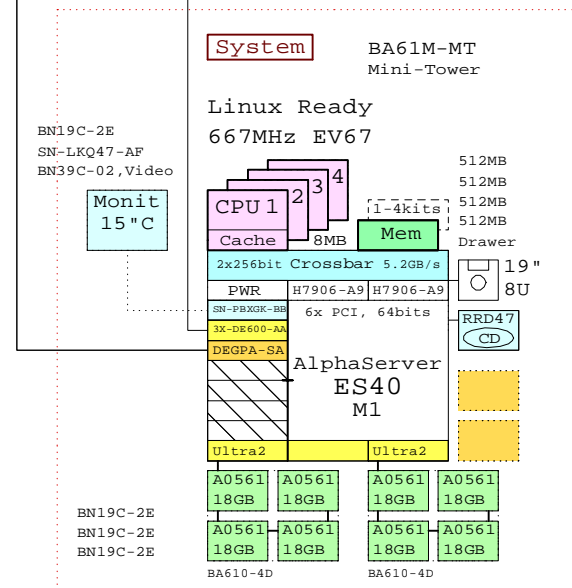

Ethernet

ES40 Model 1 Pedestal System

ES40 Model 1 Mini Tower System

Gigabit Ethernet

AlphaServer ES40 Pedestal

AlphaServer ES40 Mini Tower

Part Number	Qty	Description
1	1	BA61P-PB ES40 Pedestal Enclosure 240V Europe
1.1	1	BA36R-RC 1 RH ULTRASCASI SHELFB CAB SINGLE
1.1.1	1	CK-BA35X-HH 1 180W Stor.Shelf PWR for AS4x00
1.1.2	6	DS-RZ1FB-VW 6 36GB 7200 UltraSCASI Disk
1.2	1	BA36R-RC 1 RH ULTRASCASI SHELFB CAB SINGLE
1.2.1	1	CK-BA35X-HH 1 180W Stor.Shelf PWR for AS4x00
1.2.2	6	DS-RZ1FB-VW 6 36GB 7200 UltraSCASI Disk
1.3	1	BN19C-2E 1 PowerCable 240V, C-Europe
1.4	2	BN38C-02 2 Ultra Cbl VHDCI - 68HD
1.5	1	BN39C-02 1 1.8 Video Extension Cable ****
1.6	1	DJ-62BAA-CA 1 ES40 67/667 Model 1 512MB LinuxReady 6PC
1.6.1	1	3R-VRQV5-24 1 COMPAQ V55 CLR MON,NH,TC095
1.6.2	1	3X-DE600-AA 1 10/100 1xChannel Ethernet, Twisted
1.6.3	1	BA610-4D 1 ES40 Disk Drive Cage, 4Bay
1.6.3.1	3	3R-A0561-AA 3 18.2GB 10000r Universal Disk
1.6.4	1	DEGPA-SA 1 PCI to GigaBitEthernet SX Adap
1.6.5	2	H7906-A9 2 ES40 Power Syply, 2nd or 3rd
1.6.6	3	KN610-BA 3 ES40 6/667MHz SMP 8mb cache
1.6.7	2	KZPBA-CA 2 PCI to UltraSCASI Adapter UWSE
1.6.8	3	MS610-CA 3 ES40 512MB Memory Option
1.6.9	1	SN-PBXGK-BB 1 Elsa Gloria Synergy 8M Video Graphics
1.7	1	SN-LKQ47-AF 1 102 KEY KYBD, NON-WIN, Finnish