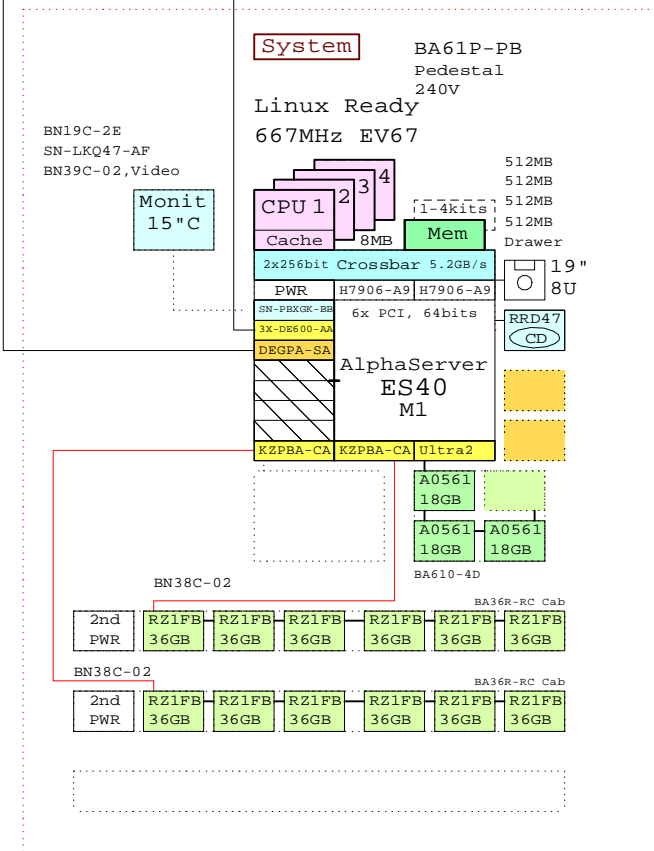

Ethernet

ES40 Model 1 Pedestal System

ES40 Model 1 Mini Tower System

Gigabit Ethernet

AlphaServer ES40 Pedestal

AlphaServer ES40 Mini Tower

Part Number	Qty	Description
1	1	BA61P-PB ES40 Pedestal Enclosure 240V Europe
1.1	1	BA36R-RC 1 RH ULTRASCASI SHELFB CAB SINGLE
1.1.1	1	CK-BA35X-HH 1 180W Stor.Shelf PWR for AS4x00
1.1.2	6	DS-RZ1FB-VW 6 36GB 7200 UltraSCASI Disk
1.2	1	BA36R-RC 1 RH ULTRASCASI SHELFB CAB SINGLE
1.2.1	1	CK-BA35X-HH 1 180W Stor.Shelf PWR for AS4x00
1.2.2	6	DS-RZ1FB-VW 6 36GB 7200 UltraSCASI Disk
1.3	1	BN19C-2E 1 PowerCable 240V, C-Europe
1.4	2	BN38C-02 2 Ultra Cbl VHDCI - 68HD
1.5	1	BN39C-02 1 1.8 Video Extension Cable ****
1.6	1	DJ-62BAA-CA 1 ES40 67/667 Model 1 512MB LinuxReady 6PC
1.6.1	1	3R-VRQV5-24 1 COMPAQ V55 CLR MON,NH,TC095
1.6.2	1	3X-DE600-AA 1 10/100 1xChannel Ethernet, Twisted
1.6.3	1	BA610-4D 1 ES40 Disk Drive Cage, 4Bay
1.6.3.1	3	3R-A0561-AA 3 18.2GB 10000r Universal Disk
1.6.4	1	DEGPA-SA 1 PCI to GigaBitEthernet SX Adap
1.6.5	2	H7906-A9 2 ES40 Power Syply, 2nd or 3rd
1.6.6	3	KN610-BA 3 ES40 6/667MHz SMP 8mb cache
1.6.7	2	KZPBA-CA 2 PCI to UltraSCASI Adapter UWSE
1.6.8	3	MS610-CA 3 ES40 512MB Memory Option
1.6.9	1	SN-PBXGK-BB 1 Elsa Gloria Synergy 8M Video Graphics
1.7	1	SN-LKQ47-AF 1 102 KEY KYBD, NON-WIN, Finnish