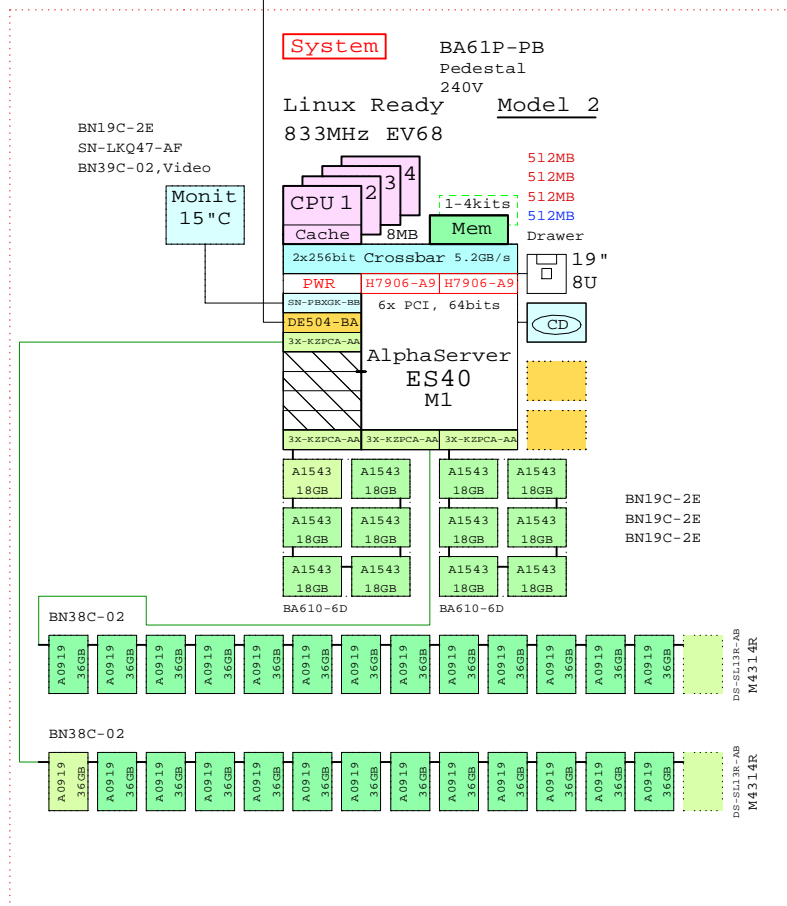

Ethernet

ES40 Model 1 Pedestal System

ES40 Model 1 Mini Tower System

Gigabit Ethernet

AlphaServer ES40 Pedestal

AlphaServer ES40 Mini-Tower

Part Number	Qty	Description
1	1	BA61P-PB ES40 Pedestal Enclosure 240V Europe
1.1	4	BN19C-2E PowerCable 240V, C-Europe
1.2	2	BN38C-02 Ultra Cbl VHDCI - 68HD
1.3	1	BN39C-02 1.8 Video Extension Cable ****
1.4	1	DJ-62CAA-CA ES40 68/833 Model 1 512MB LinuxReady 6PC
1.4.1	1	3R-VROV5-24 COMPAQ V55 CLR MON,NH,TCO95
1.4.2	4	3X-KZPCA-AA Single channel LVD adapter
1.4.3	1	BA610-6D ES40 Disk Drive Cage, 6-Bay
1.4.3.1	6	3R-A1543-AA 18.2GB Uscsi13 15k Universal disk 1"
1.4.4	1	BA610-6D ES40 Disk Drive Cage, 6-Bay
1.4.4.1	6	3R-A1543-AA 18.2GB Uscsi13 15k Universal disk 1"
1.4.5	1	DE504-BA PCI 10/100 MbitX4 ETHNT ALPHA
1.4.6	2	H7906-A9 ES40 Power Syplly, 2nd or 3rd
1.4.7	3	KN610-CA ES40 68/833MHz SMP 8mb cache
1.4.8	3	MS610-CA ES40 512MB Memory Option
1.4.9	1	SN-PBXGK-BB Elsa Gloria Synergy 8M Video Graphics
1.5	1	DS-SL13R-AB Modula M4314R single buss,14x 1.0" Int
1.5.1	13	3R-A0919-AA 36.4GB Uscsi13 10k Universal disk 1"
1.6	1	DS-SL13R-AB Modula M4314R single buss,14x 1.0" Int
1.6.1	13	3R-A0919-AA 36.4GB Uscsi13 10k Universal disk 1"
1.7	1	SN-LKQ47-AF 102 KEY KYBD,NON-WIN, Finnish