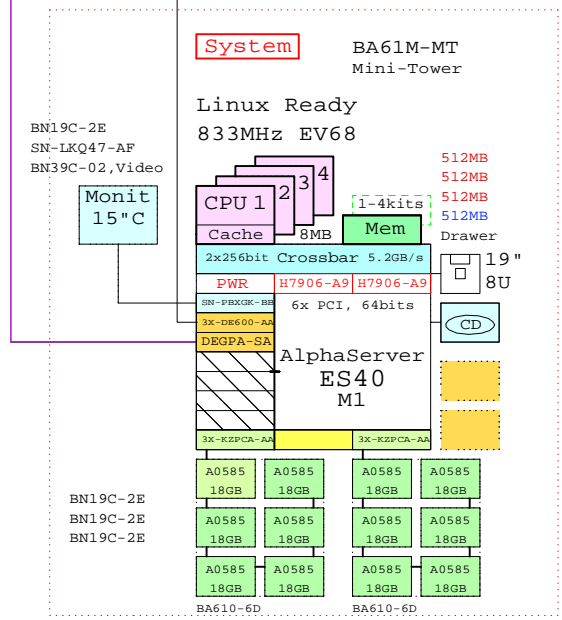

Ethernet

ES40 Model 1 Pedestal System

ES40 Model 1 Mini Tower System

Gigabit Ethernet

AlphaServer ES40 Pedestal

AlphaServer ES40 Mini-Tower

Part Number	Qty	Description
1	1	BA61P-PB ES40 Pedestal Enclosure 240V Europe
1.1	4	BN19C-2E PowerCable 240V, C-Europe
1.2	2	BN38C-02 Ultra Cbl VHDCI - 68HD
1.3	1	BN39C-02 1.8 Video Extension Cable ****
1.4	1	DJ-62CAA-CA ES40 68/833 Model 1 512MB LinuxReady 6PC
1.4.1	1	3R-VROV5-24 COMPAQ V55 CLR MON,NH,TCO95
1.4.2	4	3X-KZPCA-AA Single channel LVD adapter
1.4.3	1	BA610-6D ES40 Disk Drive Cage, 6-Bay
1.4.3.1	6	3R-A1543-AA 18.2GB Uscsi13 15k Universal disk 1"
1.4.4	1	BA610-6D ES40 Disk Drive Cage, 6-Bay
1.4.4.1	6	3R-A1543-AA 18.2GB Uscsi13 15k Universal disk 1"
1.4.5	1	DE504-BA PCI 10/100 MbitX4 ETHNT ALPHA
1.4.6	2	H7906-A9 ES40 Power Syplly, 2nd or 3rd
1.4.7	3	KN610-CA ES40 68/833MHz SMP 8mb cache
1.4.8	3	MS610-CA ES40 512MB Memory Option
1.4.9	1	SN-PBXGK-BB Elsa Gloria Synergy 8M Video Graphics
1.5	1	DS-SL13R-AB Modula M4314R single buss,14x 1.0" Int
1.5.1	13	3R-A0919-AA 36.4GB Uscsi13 10k Universal disk 1"
1.6	1	DS-SL13R-AB Modula M4314R single buss,14x 1.0" Int
1.6.1	13	3R-A0919-AA 36.4GB Uscsi13 10k Universal disk 1"
1.7	1	SN-LKQ47-AF 102 KEY KYBD,NON-WIN, Finnish