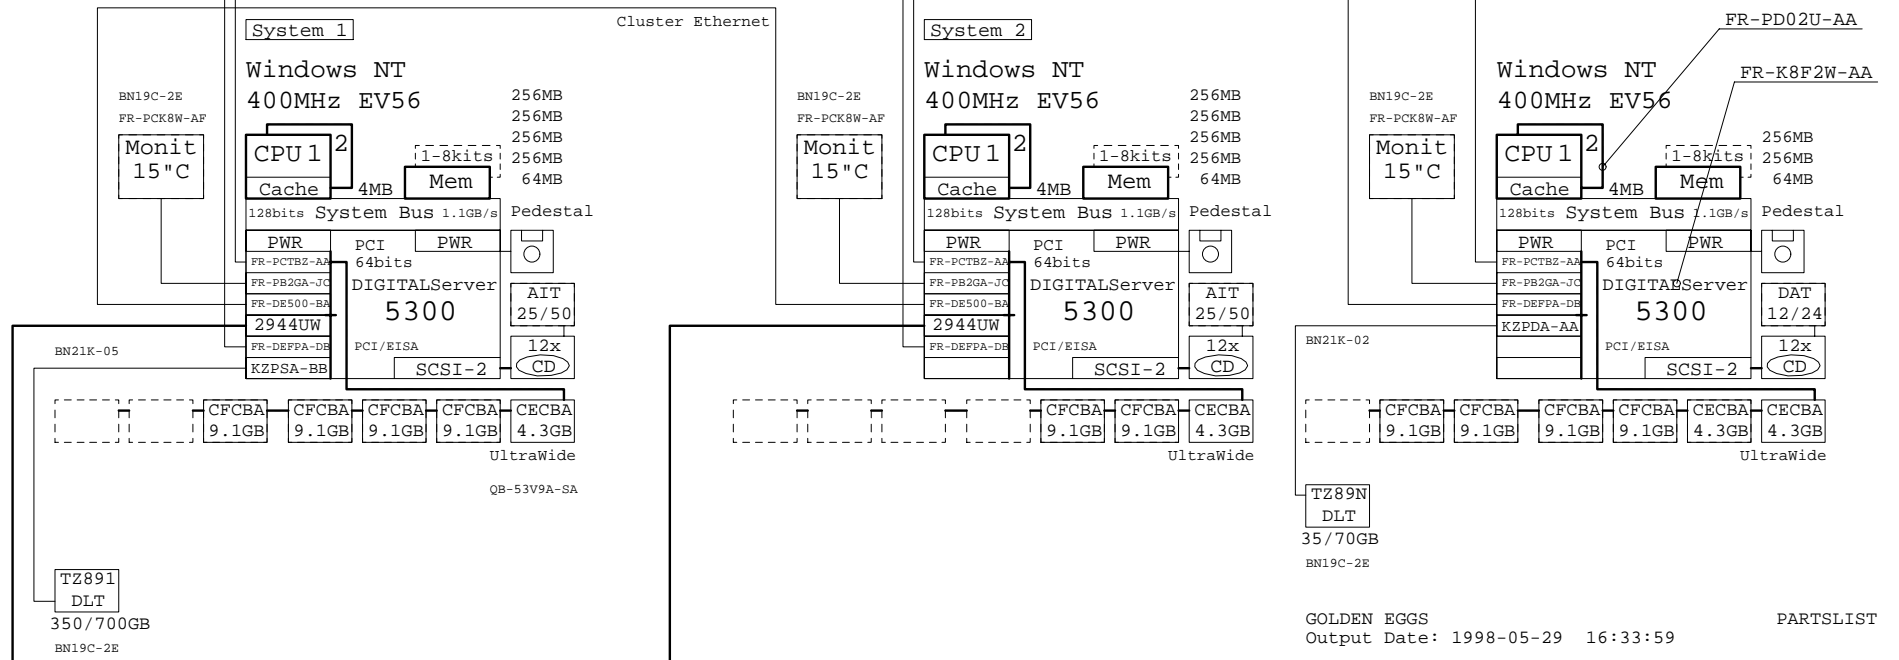

FDDI

Ethernet

5305 dual NT cluster

5300 single system

GOLDEN EGGS PARTSLIST
Output Date: 1998-05-29 16:35:29

Code	Quant.	Description
BN19C-2E	3	PowerCable 240V, C-Europe
BN21K-05	1	68HD SCSI cable 5m
DS-BA35X-HE	1	AC INPUT BOX BA370
DS-BA35X-HH	3	180W power supply Blu SBB
DS-HSSIM-AB	2	64MB Cache Upg for HSZ70
DS-HSZ70-AH	1	ULTRA 70 SCSI CONTRL 64MB CACH
DS-RZ1EF-VW	24	18.2GB 7200 UltraSCSI Disk
DS-TZ891-NT	1	10 slot 1 TZ89 Min Lib TT FWD
FR-CFCBA-CA	6	HDD 9GB 7200RPM WIDE SCSI SBB
FR-CK700-UP	1	Raid Arr RA7000 WNT Clust Ped
FR-DEFFA-DB	2	PCI to FDDI DAS
FR-K8F2W-AA	2	Digital Sv 5300 AlphaNT 64MB
FR-PCK8W-AF	2	Finnish Country Kit DS53/7300
FR-PCSMA-BH	8	2x128MB DIMM mem DS5000 Alpha
FR-PCXAT-EA	2	25/50GB AIT Tape drive
FR-PCXBV-EZ	2	MONITOR 15"(13.8"V)NH 69KHz
FR-PD02U-BA	2	Digital Svr 5000 Alpha 533upg
KZPSA-BB	1	PCI-HOST FWD Bus Adapter
QB-5SBAD-SA	1	HSZ70 SW NTA LIC/MCD/DOC
QB-53V9A-SA	1	Cluster WNT Lic/CDrom Pkg

GOLDEN EGGS PARTSLIST
Output Date: 1998-05-29 16:33:59

Code	Quant.	Description
BN19C-2E	2	PowerCable 240V, C-Europe
BN21K-02	1	68HD SCSI cable 2m
DS-TZ89N-TA	1	35/70GB SE DLT-tape TT FWSE
FR-CECBA-CA	1	HDD 4GB 7200RPM WIDE SCSI SBB
FR-CFCBA-CA	4	HDD 9GB 7200RPM WIDE SCSI SBB
FR-DEFFA-DB	1	PCI to FDDI DAS
FR-K8F2W-AA	1	Digital Sv 5300 AlphaNT 64MB
FR-PCK8W-AF	1	Finnish Country Kit DS53/7300
FR-PCSMA-BH	2	2x128MB DIMM mem DS5000 Alpha
FR-PCXAT-AK	1	12/24GB DAT Tape Drive
FR-PCXBV-EZ	1	MONITOR 15"(13.8"V)NH 69KHz
FR-PD02U-AA	1	Digital Svr 5000 Alpha 400upg
KZPDA-AA	1	SCSI FWSE controller