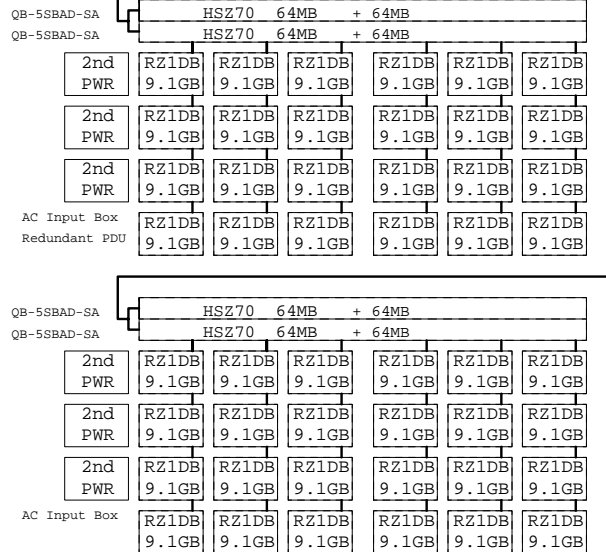

FDDI

Ethernet

AlphaServer 8400 5/625 Windows NT System

Windows NT AlphaServer 8400 625MHz EV56

GOLDEN EGGS
Output Date: 1998-06-03 15:34:18

PARTSLIST

Code	Quant.	Description
758P5-AX	3	NT 5/625 SMP ADD-on CPUs
BN19C-2E	1	PowerCable 240V, C-Europe
DEFFPA-DB	1	PCI to FDDI DAS
DN-292GG-BB	1	AS8400 5/625 4GB WNT SYS 380V
DS-BA35X-HE	2	AC INPUT BOX BA370
DS-BA35X-HH	6	180W power supply Blu SBB
DS-BA35X-HJ	2	48VDC 180W Power Supply Blue
DS-HSSIM-AB	4	64MB Cache Upg for HSZ70
DS-RZ1CB-VW	3	4,3GB 7200 UltraSCSI Disk
DS-RZ1DB-VW	48	9.1GB 7200 UltraSCSI Disk
DS-SW6XP-AB	1	PDU REDUNDANT FOR SW600 50Hz
DS-SWXES-BB	1	ESA HIGH BW BUILDING BLK 50HZ
DWLWPB-BA	1	2nd 12 Slot PCI for DWLWPB-AA
DWZZB-VW	1	FWD scsi to FWSE
H7263-AB	1	48Volt Power Regulator Option
KZPBA-CB	2	PCI to UltraSCSI Adapter Uwdif
KZPSA-BB	1	PCI-HOST FWD Bus Adapter
LK47W-AF	1	PS/2 Finn/Swedish KB UNIX
MS7CC-GA	1	4GB AlphaServer 8xxx Memory
QB-5SBAD-SA	4	HSZ70 SW NTA LIC/MCD/DOC
QB-5YUAA-WC	1	WNT SV ENTL-16 LIC/MCD English
SN-PCXBV-EZ	1	15" (13.6"VIS) MONITOR, MPRII, NH
TZ88N-VA	2	20/40GB SE DLT-tape StorageWor

ESA 10000

digital 04-Jun-1998 GTAN841
<http://www.digital.com/golden-eggs>

This configuration diagram is generated with fresh GOLDEN EGGS Software.
This template is included in the present GOLDEN EGGS Software kit.