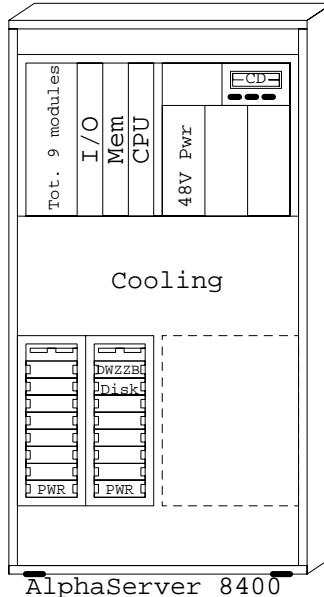

ESA 10000

digital 04-Jun-1998 GTAN841
<http://www.digital.com/golden-eggs>

This configuration diagram is generated with fresh GOLDEN EGGS Software.
This template is included in the present GOLDEN EGGS Software kit.

NT
8400

AlphaServer 8400 WNT System
GOLDEN EGGS Visual Configurations, Helsinki