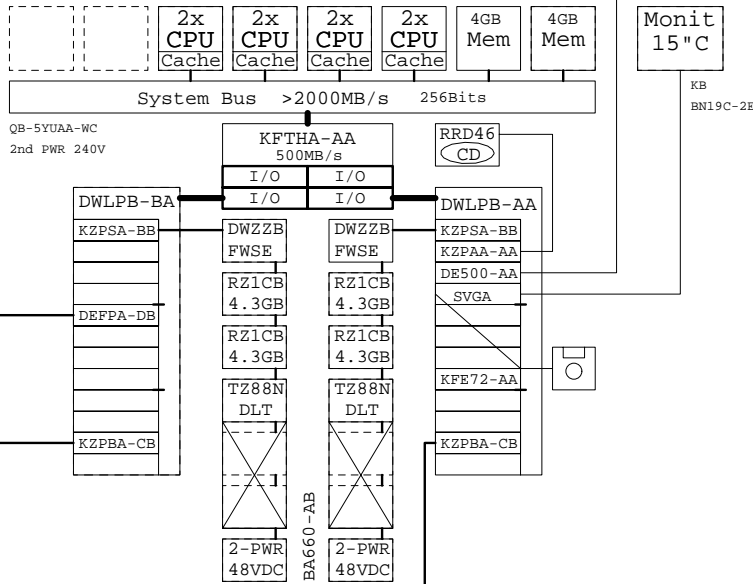

FDDI

Ethernet

AlphaServer 8400 5/625 Windows NT System

Windows NT AlphaServer 8400 625MHz EV56

GOLDEN EGGS
Output Date: 1998-06-03 15:34:18

PARTSLIST

Code	Quant.	Description
758P5-AX	3	NT 5/625 SMP ADD-on CPUs
BN19C-2E	1	PowerCable 240V, C-Europe
DEFFPA-DB	1	PCI to FDDI DAS
DN-292GG-BB	1	AS8400 5/625 4GB WNT SYS 380V
DS-BA35X-HE	2	AC INPUT BOX BA370
DS-BA35X-HH	6	180W power supply Blu SBB
DS-BA35X-HJ	2	48VDC 180W Power Supply Blue
DS-HSSIM-AB	4	64MB Cache Upg for HSZ70
DS-RZ1CB-VW	3	4,3GB 7200 UltraSCSI Disk
DS-RZ1DB-VW	48	9.1GB 7200 UltraSCSI Disk
DS-SW6XP-AB	1	PDU REDUNDANT FOR SW600 50Hz
DS-SWXES-BB	1	ESA HIGH BW BUILDING BLK 50HZ
DWLWPB-BA	1	2nd 12 Slot PCI for DWLWPB-AA
DWZZB-VW	1	FWD scsi to FWSE
H7263-AB	1	48Volt Power Regulator Option
KZPBA-CB	2	PCI to UltraSCSI Adapter Uwdif
KZPSA-BB	1	PCI-HOST FWD Bus Adapter
LK47W-AF	1	PS/2 Finn/Swedish KB UNIX
MS7CC-GA	1	4GB AlphaServer 8xxx Memory
QB-5SBAD-SA	4	HSZ70 SW NTA LIC/MCD/DOC
QB-5YUAA-WC	1	WNT SV ENTL-16 LIC/MCD English
SN-PCXBV-EZ	1	15" (13.6"VIS) MONITOR, MPRII, NH
TZ88N-VA	2	20/40GB SE DLT-tape StorageWor

ESA 10000

digital 04-Jun-1998 GTAN841
<http://www.digital.com/golden-eggs>

This configuration diagram is generated with fresh GOLDEN EGGS Software.
This template is included in the present GOLDEN EGGS Software kit.