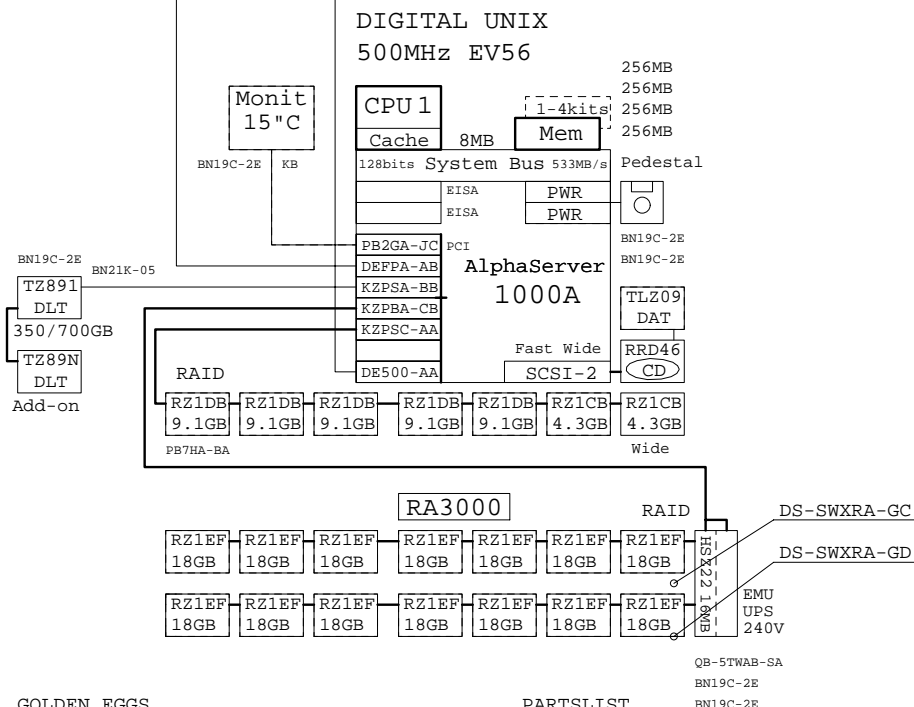

FDDI
Ethernet

1000A expanded single system

1000A single system

GOLDEN EGGS PARTSLIST
Output Date: 1998-05-19 12:31:07

Code	Quant.	Description
BN19C-2E	6	PowerCable 240V, C-Europe
BN21K-05	1	68HD SCSI cable 5m
DEFPA-AB	1	PCI to FDDI SAS
DS-RZ1CB-VW	1	4,3GB 7200 UltraSCSI Disk
DS-RZ1DB-VW	5	9.1GB 7200 UltraSCSI Disk
DS-RZ1EF-VW	14	18.2GB 7200 UltraSCSI Disk
DS-SWXRA-GC	1	RA3000 pedestal one HSZ22 240V
DS-SWXRA-GD	1	RA3000 expansion pedestal
DS-TL892-UA	1	Add-on Dr for DS-TL891-xx
DS-TZ891-NT	1	10 slot 1 TZ89 Min Lib TT FWD
H7290-AA	1	PWR SUPPLY AS 1000A
KZPBA-CB	1	PCI to UltraSCSI Adapter UWdif
KZPSA-BB	1	PCI-HOST FWD Bus Adapter
KZPSC-AA	1	PCI BACPLANE RAID 1 CHANNEL
LK47W-AF	1	PS/2 Finn/Swedish KB UNIX
PB2GA-JC	1	PCI GRAPHICS MOD, 1MB DRAM
PB7HA-BA	1	ALPHASERVER FW SCSI OPT CABLE
PB7MA-CE	3	ASR 1000A 5/300 256MB MEMORY
PB79B-FD	1	AS 1000A 5/500 PG 256MB UNIX E
PBXTL-DA	1	4MM DAT TAPE DRIVE (TLZ09)
QB-5TWAB-SA	1	Solution sw RA3000 Alpha UNIX
SN-PCXBV-EZ	1	15" (13.6"VIS)MONITOR,MPRII,NH

GOLDEN EGGS PARTSLIST
Output Date: 1998-05-19 12:08:57

Code	Quant.	Description
BN19C-2E	4	PowerCable 240V, C-Europe
BN21K-02	1	68HD SCSI cable 2m
BN37A-02	2	Ultra Cbl VHDCI - VHDCI
DEFPA-AB	1	PCI to FDDI SAS
DS-BA356-KG	1	Pedestal Storage, UltraW, Spli
DS-RZ1CB-VW	1	4,3GB 7200 UltraSCSI Disk
DS-RZ1DB-VW	10	9.1GB 7200 UltraSCSI Disk
DS-TZ89N-TA	1	35/70GB SE DLT-tape TT FWSE
H7290-AA	1	PWR SUPPLY AS 1000A
KZPAC-CB	1	3 Chan. SCSI RAID 8MB UltraW
KZPDA-AA	1	SCSI FWSE controller
LK47W-AF	1	PS/2 Finn/Swedish KB UNIX
PB2GA-JC	1	PCI GRAPHICS MOD, 1MB DRAM
PB7MA-CE	3	ASR 1000A 5/300 256MB MEMORY
PB79B-FD	1	AS 1000A 5/500 PG 256MB UNIX E
PBXTL-DA	1	4MM DAT TAPE DRIVE (TLZ09)
SN-PCXBV-EZ	1	15" (13.6"VIS)MONITOR,MPRII,NH