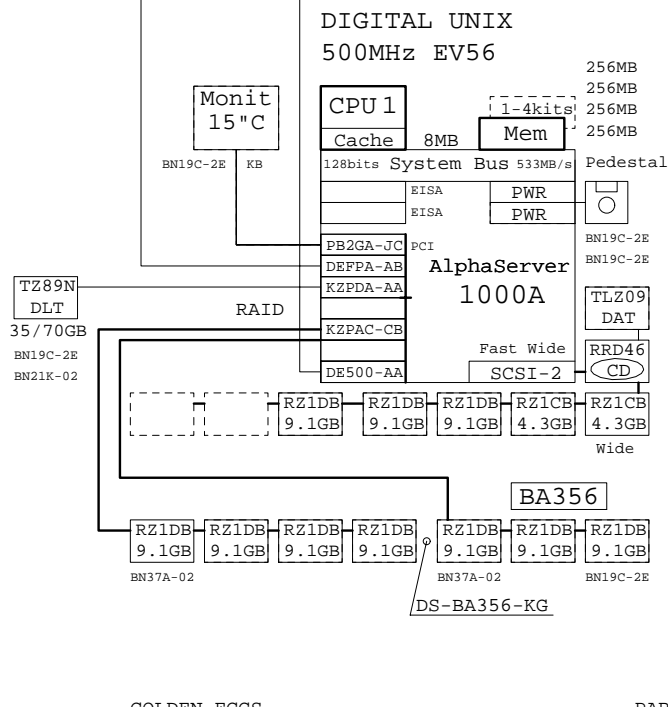

FDDI
Ethernet

1000A expanded single system

1000A single system

GOLDEN EGGS PARTSLIST
Output Date: 1998-05-19 12:31:07

Code	Quant.	Description
BN19C-2E	6	PowerCable 240V, C-Europe
BN21K-05	1	68HD SCSI cable 5m
DEFPA-AB	1	PCI to FDDI SAS
DS-RZ1CB-VW	1	4,3GB 7200 UltraSCSI Disk
DS-RZ1DB-VW	5	9.1GB 7200 UltraSCSI Disk
DS-RZ1EF-VW	14	18.2GB 7200 UltraSCSI Disk
DS-SWXRA-GC	1	RA3000 pedestal one HSZ22 240V
DS-SWXRA-GD	1	RA3000 expansion pedestal
DS-TL892-UA	1	Add-on Dr for DS-TL891-xx
DS-TZ891-NT	1	10 slot 1 TZ89 Min Lib TT FWD
H7290-AA	1	PWR SUPPLY AS 1000A
KZPBA-CB	1	PCI to UltraSCSI Adapter UWdif
KZPSA-BB	1	PCI-HOST FWD Bus Adapter
KZPSC-AA	1	PCI BACPLANE RAID 1 CHANNEL
LK47W-AF	1	PS/2 Finn/Swedish KB UNIX
PB2GA-JC	1	PCI GRAPHICS MOD, 1MB DRAM
PB7HA-BA	1	ALPHASERVER FW SCSI OPT CABLE
PB7MA-CE	3	ASR 1000A 5/300 256MB MEMORY
PB79B-FD	1	AS 1000A 5/500 PG 256MB UNIX E
PBXTL-DA	1	4MM DAT TAPE DRIVE (TLZ09)
QB-5TWAB-SA	1	Solution sw RA3000 Alpha UNIX
SN-PCXBV-EZ	1	15" (13.6"VIS)MONITOR,MPRII,NH

GOLDEN EGGS PARTSLIST
Output Date: 1998-05-19 12:08:57

Code	Quant.	Description
BN19C-2E	4	PowerCable 240V, C-Europe
BN21K-02	1	68HD SCSI cable 2m
BN37A-02	2	Ultra Cbl VHDCI - VHDCI
DEFPA-AB	1	PCI to FDDI SAS
DS-BA356-KG	1	Pedestal Storage, UltraW, Spli
DS-RZ1CB-VW	1	4,3GB 7200 UltraSCSI Disk
DS-RZ1DB-VW	10	9.1GB 7200 UltraSCSI Disk
DS-TZ89N-TA	1	35/70GB SE DLT-tape TT FWSE
H7290-AA	1	PWR SUPPLY AS 1000A
KZPAC-CB	1	3 Chan. SCSI RAID 8MB UltraW
KZPDA-AA	1	SCSI FWSE controller
LK47W-AF	1	PS/2 Finn/Swedish KB UNIX
PB2GA-JC	1	PCI GRAPHICS MOD, 1MB DRAM
PB7MA-CE	3	ASR 1000A 5/300 256MB MEMORY
PB79B-FD	1	AS 1000A 5/500 PG 256MB UNIX E
PBXTL-DA	1	4MM DAT TAPE DRIVE (TLZ09)
SN-PCXBV-EZ	1	15" (13.6"VIS)MONITOR,MPRII,NH