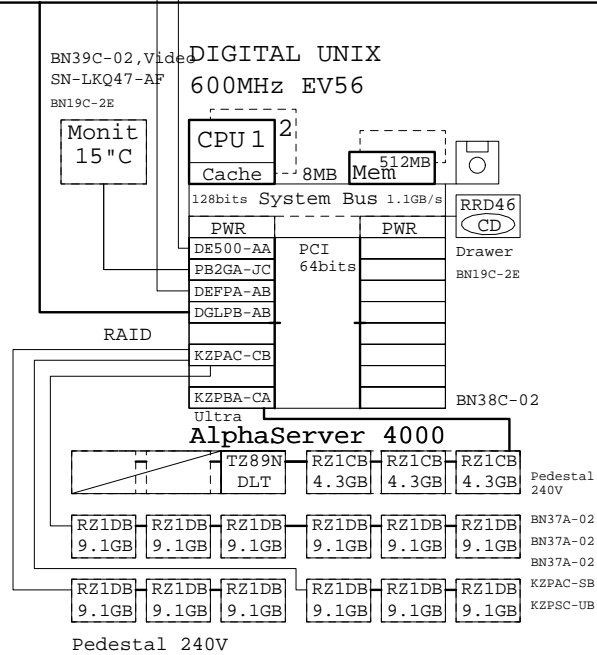

FDDI
Ethernet
ATM

4000 media I/O server

4000 single system

Code	Quant.	Description
BA36R-RC	8	RH ULTRASCSCI SHELF CAB SINGLE
BN19C-2E	1	PowerCable 240V, C-Europe
BN37A-02	7	Ultra Cbl VHDCI - VHDCI
BN38C-02	1	Ultra Cbl VHDCI - 68HD
BN39C-02	1	1.8 Video Extension Cable ****
CK-BA30A-BB	1	CAB DRAWER KIT W/SLIDERS 240V
CK-BA35X-HH	8	180W Stor.Shelf PWR for AS4x00
DA-53LED-GB	1	AS4000 5/600 DRW UNX 2GB 16 SL
DE500-AA	1	PCI/FAST Ethernet, CAT 5 UTP
DEFPA-AB	1	PCI to FDDI SAS
DGLPB-AB	2	ATM Adapter
DS-RZ1CB-VW	3	4,3GB 7200 UltraSCSI Disk
DS-RZ1DF-VW	42	9.1GB 7200 UltraSCSI 16bit
DS-TZ89N-VW	1	35/70GB SE DLT-tape StorageWor
H7291-AA	1	AS4XXX POWER SUPPLY
H9A10-EH	1	1.7Mtr, Cab, Dual pwr Europe
H9A10-MD	1	M-Series Cab,H9A10,Blue,240V
H9C10-MC	1	Ballast Kit for cabinets
H9C10-TF	1	FrontDoorKit Blue for H9A10
KN306-AB	1	AS 4x00 600MHz UNX SMP UPG
KZPAC-CB	4	3 Chan. SCSI RAID 8MB UltraW
KZPBA-CA	1	PCI to UltraSCSI Adapter UWSE
MS332-FA	1	AS4100 1GB MEMORY OPTION 50NS
PB2GA-JC	1	PCI GRAPHICS MOD, 1MB DRAM
SN-LKQ47-AF	1	102 KEY KYBD, NON-WIN, Finnish
SN-VRQV5-24	1	COMPAQ V55 CLR MON,NH,TC095
YS-ASCAA-AA	1	M-CAB/SYS/STO Assembly

Code	Quant.	Description
BA30P-BA	1	AS4100 Ped Kit for Europe
BA36R-SD	2	RH ULTRASCSCI SHELF PED SINGLE
BA36R-SE	1	RH ULTRASCSCI SHELF PED SPLITB
BN19C-2E	2	PowerCable 240V, C-Europe
BN37A-02	3	Ultra Cbl VHDCI - VHDCI
BN38C-02	1	Ultra Cbl VHDCI - 68HD
BN39C-02	1	1.8 Video Extension Cable ****
DA-53LED-EA	1	AS4000 5/600 DRW UNX 512 16 SL
DE500-AA	1	PCI/FAST Ethernet, CAT 5 UTP
DEFPA-AB	1	PCI to FDDI SAS
DGLPB-AB	1	ATM Adapter
DS-RZ1CB-VW	3	4,3GB 7200 UltraSCSI Disk
DS-RZ1DB-VW	12	9.1GB 7200 UltraSCSI Disk
DS-TZ89N-VW	1	35/70GB SE DLT-tape StorageWor
KZPAC-CB	1	3 Chan. SCSI RAID 8MB UltraW
KZPAC-SB	1	Dual bulk head
KZPBA-CA	1	PCI to UltraSCSI Adapter UWSE
KZPSC-UB	1	Battery Backup for KZPSC
PB2GA-JC	1	PCI GRAPHICS MOD, 1MB DRAM
SN-LKQ47-AF	1	102 KEY KYBD, NON-WIN, Finnish
SN-VRQV5-24	1	COMPAQ V55 CLR MON,NH,TC095