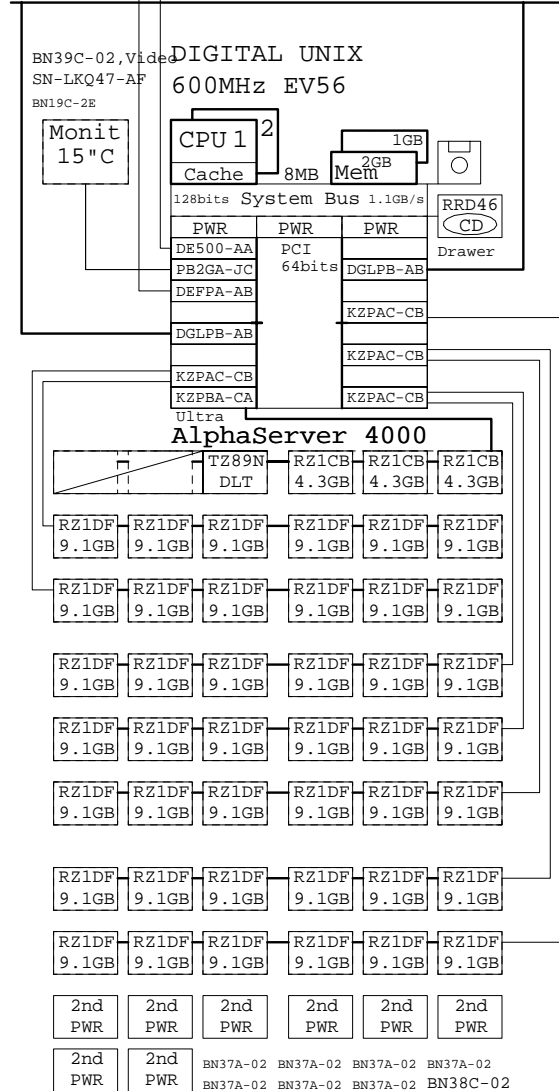

FDDI
Ethernet
ATM

4000 media I/O server

4000 single system

Code	Quant.	Description
BA36R-RC	8	RH ULTRASCSCI SHELF CAB SINGLE
BN19C-2E	1	PowerCable 240V, C-Europe
BN37A-02	7	Ultra Cbl VHDCI - VHDCI
BN38C-02	1	Ultra Cbl VHDCI - 68HD
BN39C-02	1	1.8 Video Extension Cable ****
CK-BA30A-BB	1	CAB DRAWER KIT W/SLIDERS 240V
CK-BA35X-HH	8	180W Stor.Shelf PWR for AS4x00
DA-53LED-GB	1	AS4000 5/600 DRW UNX 2GB 16 SL
DE500-AA	1	PCI/FAST Ethernet, CAT 5 UTP
DEFPA-AB	1	PCI to FDDI SAS
DGLPB-AB	2	ATM Adapter
DS-RZ1CB-VW	3	4,3GB 7200 UltraSCSI Disk
DS-RZ1DF-VW	42	9.1GB 7200 UltraSCSI 16bit
DS-TZ89N-VW	1	35/70GB SE DLT-tape StorageWor
H7291-AA	1	AS4XXX POWER SUPPLY
H9A10-EH	1	1.7Mtr, Cab, Dual pwr Europe
H9A10-MD	1	M-Series Cab,H9A10,Blue,240V
H9C10-MC	1	Ballast Kit for cabinets
H9C10-TF	1	FrontDoorKit Blue for H9A10
KN306-AB	1	AS 4x00 600MHz UNX SMP UPG
KZPAC-CB	4	3 Chan. SCSI RAID 8MB UltraW
KZPBA-CA	1	PCI to UltraSCSI Adapter UWSE
MS332-FA	1	AS4100 1GB MEMORY OPTION 50NS
PB2GA-JC	1	PCI GRAPHICS MOD, 1MB DRAM
SN-LKQ47-AF	1	102 KEY KYBD, NON-WIN, Finnish
SN-VRQV5-24	1	COMPAQ V55 CLR MON,NH,TC095
YS-ASCAA-AA	1	M-CAB/SYS/STO Assembly

Code	Quant.	Description
BA30P-BA	1	AS4100 Ped Kit for Europe
BA36R-SD	2	RH ULTRASCSCI SHELF PED SINGLE
BA36R-SE	1	RH ULTRASCSCI SHELF PED SPLITB
BN19C-2E	2	PowerCable 240V, C-Europe
BN37A-02	3	Ultra Cbl VHDCI - VHDCI
BN38C-02	1	Ultra Cbl VHDCI - 68HD
BN39C-02	1	1.8 Video Extension Cable ****
DA-53LED-EA	1	AS4000 5/600 DRW UNX 512 16 SL
DE500-AA	1	PCI/FAST Ethernet, CAT 5 UTP
DEFPA-AB	1	PCI to FDDI SAS
DGLPB-AB	1	ATM Adapter
DS-RZ1CB-VW	3	4,3GB 7200 UltraSCSI Disk
DS-RZ1DB-VW	12	9.1GB 7200 UltraSCSI Disk
DS-TZ89N-VW	1	35/70GB SE DLT-tape StorageWor
KZPAC-CB	1	3 Chan. SCSI RAID 8MB UltraW
KZPAC-SB	1	Dual bulk head
KZPBA-CA	1	PCI to UltraSCSI Adapter UWSE
KZPSC-UB	1	Battery Backup for KZPSC
PB2GA-JC	1	PCI GRAPHICS MOD, 1MB DRAM
SN-LKQ47-AF	1	102 KEY KYBD, NON-WIN, Finnish
SN-VRQV5-24	1	COMPAQ V55 CLR MON,NH,TC095