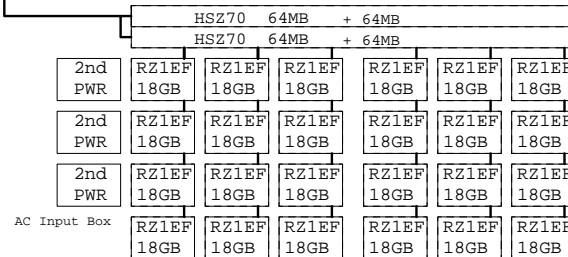

BN19C-2E

Tape Library

UltraSCSI differential

FWD

BN21K-10
BN21K-10
BN21K-10

TL895

ESA 10000

QB-5SBAB-SA QB-5SBAB-SA

ESA 10000

QB-5SBAB-SA QB-5SBAB-SA

QB-5SBAB-SA QB-5SBAB-SA

QB-5SBAB-SA QB-5SBAB-SA

Code	Quant.	Device
758P2-AX	2	AS8400/8200 5/625 SMP UNIX
BN19C-2E	1	PowerCable 240V, C-Europe
BN21K-10	3	68HD SCSI cable 10m
DA-282GG-C9	1	8200 UNIX 625 ULTSCSI 4GB SYS
DEFPA-AB	1	PCI to FDDI SAS
DS-BA35X-HE	4	AC INPUT BOX BA370
DS-BA35X-HH	12	180W power supply Blu SBB
DS-BA35X-HJ	1	48VDC 180W Power Supply Blue
DS-HSSIM-AB	8	64MB Cache Upg for HSZ70
DS-RZ1CB-VW	3	4.3GB 7200 UltraSCSI Disk
DS-RZ1EF-VW	96	18.2GB 7200 UltraSCSI Disk
DS-SW6XP-AB	2	PDU REDUNDANT FOR SW600 50Hz
DS-SWXES-BB	2	ESA HIGH BW BUILDING BLK 50HZ
DS-TL895-BA	1	96 Slot Tape Lib W/5 TZ89 DR
KZPBA-CB	4	PCI to UltraSCSI Adapter Uwdif
KZPSA-BB	3	PCI-HOST FWD Bus Adapter
QA-054AA-H8	1	SW LP PKG U/A CDRM/DOC
QA-MT4AA-GZ	1	Dig UNIX Alpha DOC Full
QA-MT4AA-H8	1	Dig UNIX Alpha CDRM
QB-5SBAB-SA	8	HSZ70 SW UNIX Alp LIC/MCD/DOC
QL-MTKAE-AA	1	Dn-Plus EF U/A TRAD LIC
VT510-A4	1	Text Terminal WH Intl No-hemi

digital 29-Sep-1998 GTAU821
http://www.digital.com/golden-eggs

This configuration diagram is generated with fresh GOLDEN EGGS Software.
This template is included in the present GOLDEN EGGS Software kit.