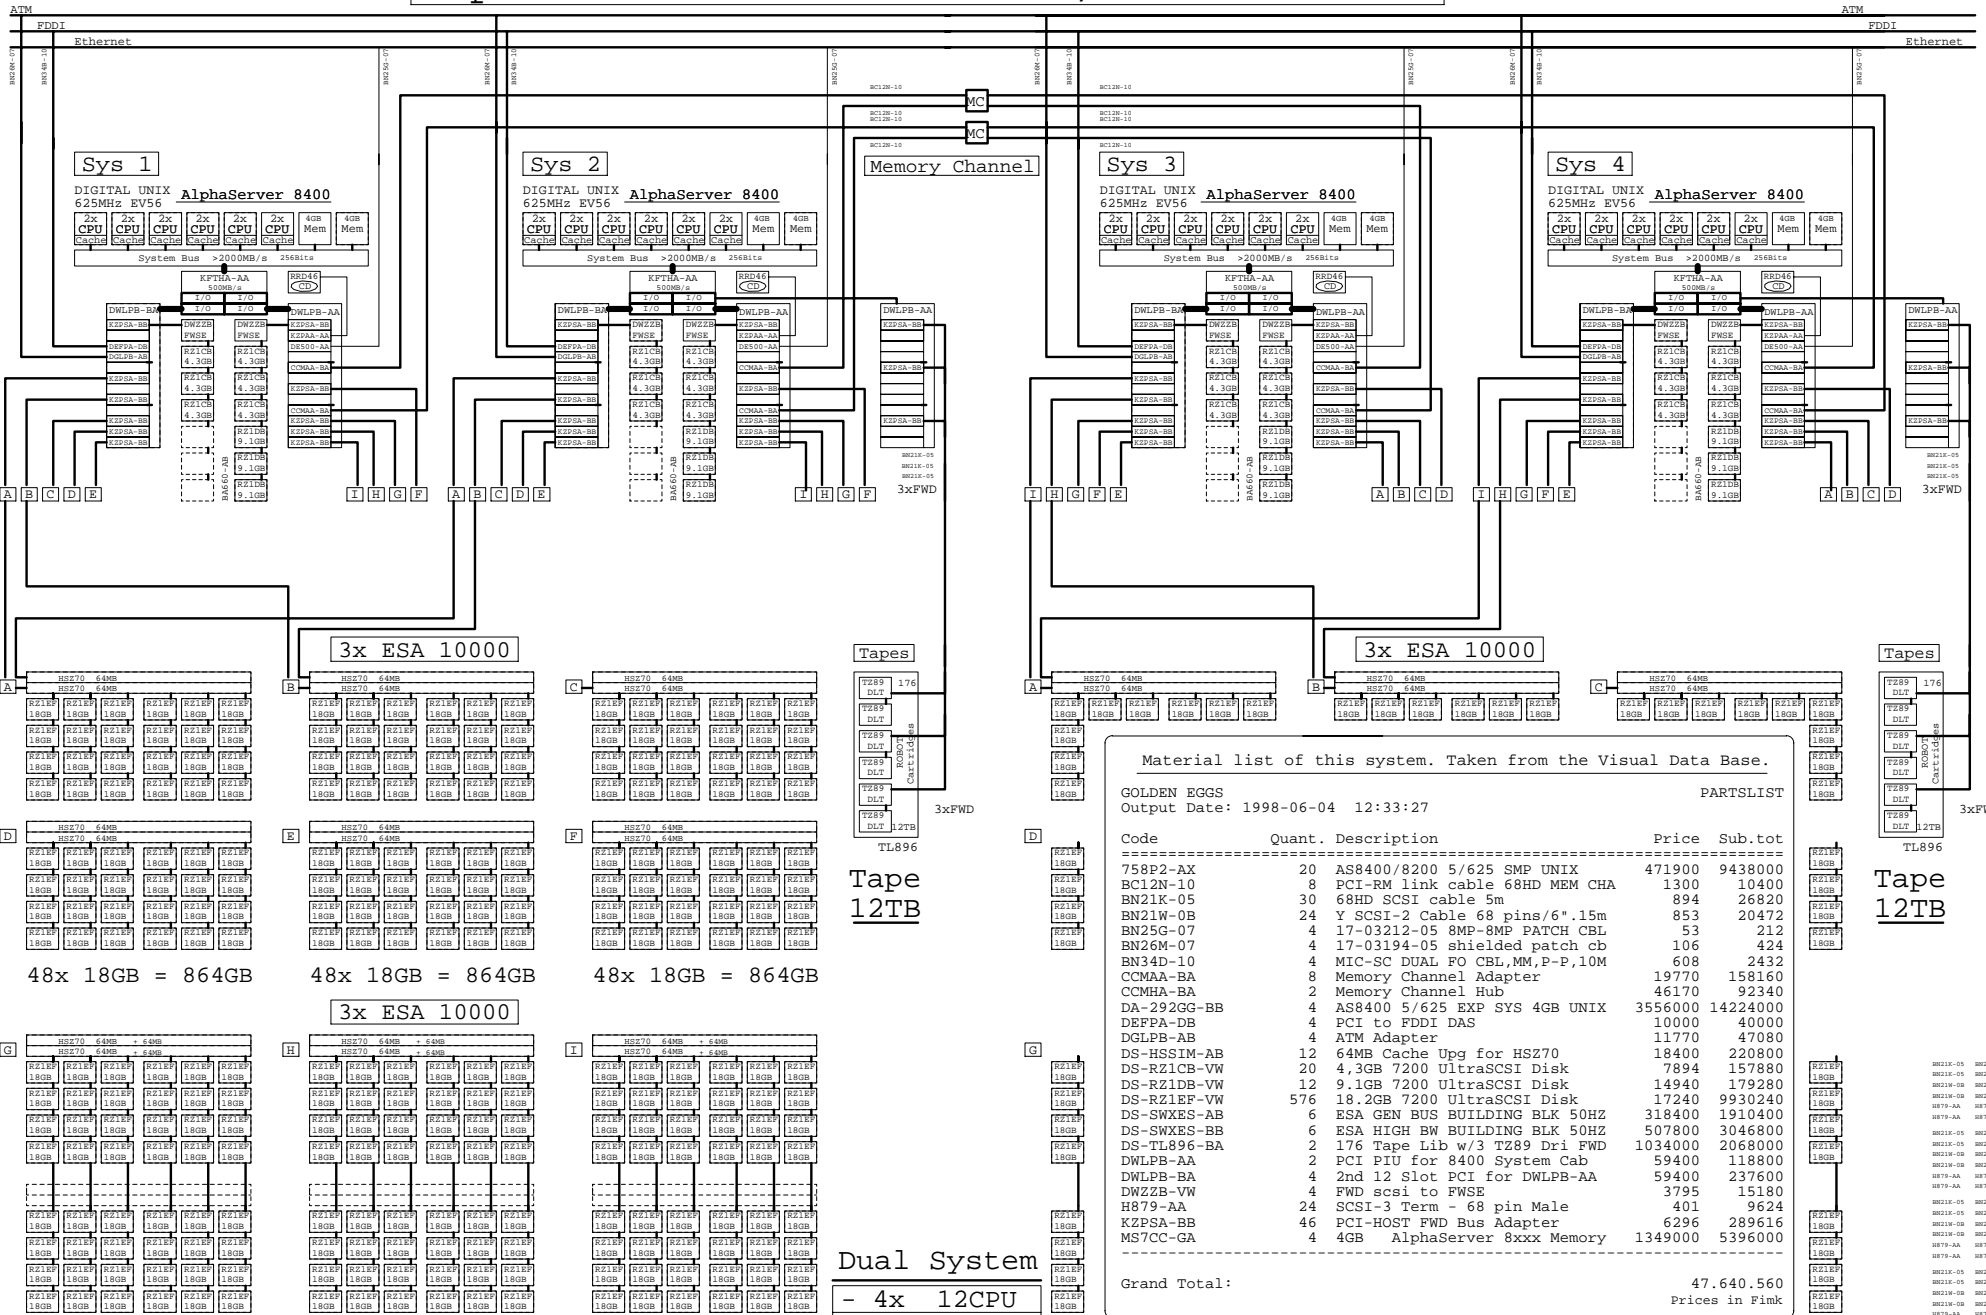

AlphaServer 8400 TruCluster, Four Servers

Material list of this system. Taken from the Visual Data Base.

GOLDEN EGGS
Output Date: 1998-06-04 12:33:27

Code	Quant.	Description	Price	Sub.tot
758P2-AX	20	AS8400/8200 5/625 SMP UNIX	471900	9438000
BC12N-10	8	PCI-RM link cable 68HD MEM CHA	1300	10400
BN21K-05	30	68HD SCSI cable 5m	894	26820
BN21W-0B	24	Y SCSI-2 Cable 68 pins/6*1.5m	853	20472
BN25G-07	4	17-03212-05 8MP-8MP PATCH CAB	53	212
BN26M-07	4	17-03194-05 shielded patch cb	106	424
BN34D-10	4	MIC-SC DUAL FO CBL,MM,P-P,10M	608	2432
CCMAA-BA	8	Memory Channel Adapter	19770	158160
CCMHA-HA	2	Memory Channel Hub	46170	92340
DA-292GG-BB	4	AS8400 5/625 EXP SYS 4GB UNIX	3556000	14224000
DEFFA-DB	4	PCI to FDDI DAS	10000	40000
DGWPB-AB	4	ATM Adapter	11770	47080
DS-HSSIM-AB	12	64MB Cache Upg for HS270	18400	220800
DS-R21C-VW	20	4.3GB 7200 UltraSCSI Disk	7894	157880
DS-R21DB-VW	12	9.1GB 7200 UltraSCSI Disk	14940	179280
DS-R21RF-VW	576	18.2GB 7200 UltraSCSI Disk	17240	9930240
DS-SWXBS-AB	6	ESA GEN BW BUILDING BLK 50HZ	318400	1910400
DS-SWXBS-BB	6	ESA HIGH BW BUILDING BLK 50HZ	507800	3046800
DS-TL896-BA	2	176 Tape Lib w/3 T289 Dri FWD	1034000	2068000
DWLPB-AA	2	PCI PIU for 8400 System Cab	59400	118800
DWLPB-BA	4	2nd 12 Slot PCI for DWLPB-AA	59400	237600
DWZBS-VW	4	FWD scsi to FWSE	3795	15180
H879-AA	24	SCSI-3 Term - 68 pin Male	401	9624
KZPSA-BB	46	PCI-HOST FWD Bus Adapter	6296	289616
MS7CC-GA	4	4GB AlphaServer 8xxx Memory	1349000	5396000

Grand Total: 47.640.560
Prices in Fimk

Tape
12TB

Dual System
- 4x 12CPU
- 4x 8GB
- 2x 5TB
- 2x 12TB

Tape
12TB

Disk: 5TB