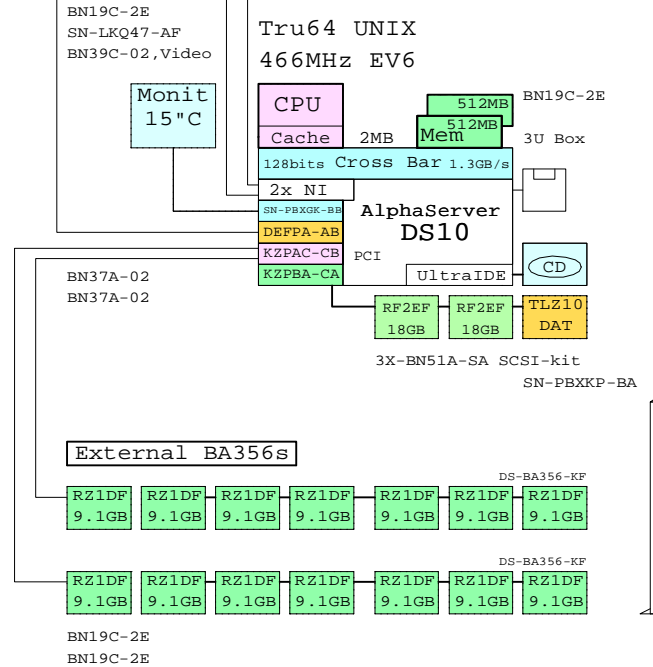

Ethernet DS10 UNIX Uscsi-based + External RAID DS10 UNIX One-box
 Ethernet
 FDDI

QA-054AA-H8 SW LP PKG U/A CDRM/D
 QA-MT4AA-GZ Dig UNIX Alpha DOC F
 QA-MT4AA-H8 Dig UNIX Alpha CDROM

Bill of Material for Uscsi-system

Part Number	Qty	Description
1	1	DA-PB10A-AD 1 AS DS10 6/466 512MB UNIX
1.1	1	3R-VRQV5-24 1 COMPAQ V55 CLR MON,NH,TCO95
1.2	1	3X-MS310-DA 1 DS10 512MB DIMM MEM
1.3	1	BN19C-2E 1 PowerCable 240V, C-Europe
1.4	1	BN39C-02 1 1.8 Video Extension Cable ****
1.5	1	DEFFPA-AB 1 PCI to FDDI SAS
1.6	2	DS-RZ2EF-WA 2 18GB 10000RPM UltraSCSI Disk
1.7	3	KZPAC-CB 3 Chan. SCSI RAID 8MB UltraW
1.8	1	KZPBA-CA 1 PCI to UltraSCSI Adapter UWSE
1.9	1	SN-PBXGK-BB 1 Elsa Gloria Synergy 8M Video Graphics
1.10	1	TLZ10-LB 1 12/24GB 4mm DAT 5.25" HH
2	1	DS-BA356-KF 1 Pedestal Storage, UltraW, Single-Bus
2.1	7	DS-RZ1DF-VW 7 9.1GB 7200 UltraSCSI 16bit
3	1	DS-BA356-KF 1 Pedestal Storage, UltraW, Single-Bus
3.1	7	DS-RZ1DF-VW 7 9.1GB 7200 UltraSCSI 16bit
4	1	3X-BN51A-SA 1 DS10/VS10 SCSI Cable Kit
5	1	SN-LKQ47-AF 1 102 KEY KYBD, NON-WIN, Finnish
6	1	SN-PBXKP-BA 1 WIDE TO NARROW SCSI ADAPTER
7	3	BN19C-2E 3 PowerCable 240V, C-Europe
8	2	BN37A-02 2 Ultra Cbl VHDCI - VHDCI

Bill of Material for one-box system

Part Number	Qty	Description
1	1	DA-PB10A-AC 1 AS DS10 6/466 256MB UNIX
1.1	1	3R-VRQV5-24 1 COMPAQ V55 CLR MON,NH,TCO95
1.2	1	3X-MS310-BA 1 DS10 128MB DIMM MEM
1.3	1	BN19C-2E 1 PowerCable 240V, C-Europe
1.4	1	BN39C-02 1 1.8 Video Extension Cable ****
1.5	1	DEFFPA-AB 1 PCI to FDDI SAS
1.6	2	DS-RZ2EF-WA 2 18GB 10000RPM UltraSCSI Disk
1.7	1	KZPBA-CA 1 PCI to UltraSCSI Adapter UWSE
1.8	1	SN-PBXGK-BB 1 Elsa Gloria Synergy 8M Video Graphics
1.9	1	TLZ10-LB 1 12/24GB 4mm DAT 5.25" HH
2	1	3X-BN51A-SA 1 DS10/VS10 SCSI Cable Kit
3	1	SN-LKQ47-AF 1 102 KEY KYBD, NON-WIN, Finnish
4	1	SN-PBXKP-BA 1 WIDE TO NARROW SCSI ADAPTER
5	1	BN19C-2E 1 PowerCable 240V, C-Europe