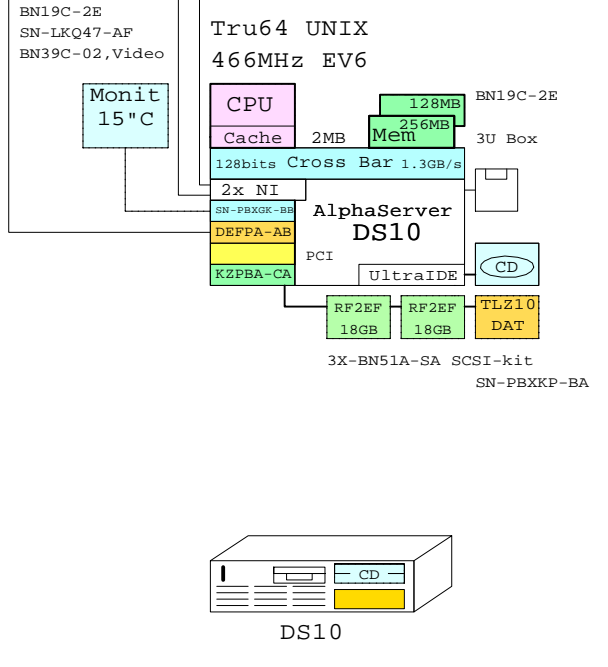

Ethernet DS10 UNIX Uscsi-based + External RAID DS10 UNIX One-box
 Ethernet
 FDDI

QA-054AA-H8 SW LP PKG U/A CDRM/D
 QA-MT4AA-GZ Dig UNIX Alpha DOC F
 QA-MT4AA-H8 Dig UNIX Alpha CDROM

Bill of Material for Uscsi-system

Part Number	Qty	Description
1	1	DA-PB10A-AD 1 AS DS10 6/466 512MB UNIX
1.1	1	3R-VRQV5-24 1 COMPAQ V55 CLR MON,NH,TCO95
1.2	1	3X-MS310-DA 1 DS10 512MB DIMM MEM
1.3	1	BN19C-2E 1 PowerCable 240V, C-Europe
1.4	1	BN39C-02 1 1.8 Video Extension Cable ****
1.5	1	DEFFPA-AB 1 PCI to FDDI SAS
1.6	2	DS-RZ2EF-WA 2 18GB 10000RPM UltraSCSI Disk
1.7	3	KZPAC-CB 3 Chan. SCSI RAID 8MB UltraW
1.8	1	KZPBA-CA 1 PCI to UltraSCSI Adapter UWSE
1.9	1	SN-PBXGK-BB 1 Elsa Gloria Synergy 8M Video Graphics
1.10	1	TLZ10-LB 1 12/24GB 4mm DAT 5.25" HH
2	1	DS-BA356-KF 1 Pedestal Storage, UltraW, Single-Bus
2.1	7	DS-RZ1DF-VW 7 9.1GB 7200 UltraSCSI 16bit
3	1	DS-BA356-KF 1 Pedestal Storage, UltraW, Single-Bus
3.1	7	DS-RZ1DF-VW 7 9.1GB 7200 UltraSCSI 16bit
4	1	3X-BN51A-SA 1 DS10/VS10 SCSI Cable Kit
5	1	SN-LKQ47-AF 1 102 KEY KYBD, NON-WIN, Finnish
6	1	SN-PBXKP-BA 1 WIDE TO NARROW SCSI ADAPTER
7	3	BN19C-2E 3 PowerCable 240V, C-Europe
8	2	BN37A-02 2 Ultra Cbl VHDCI - VHDCI

Bill of Material for one-box system

Part Number	Qty	Description
1	1	DA-PB10A-AC 1 AS DS10 6/466 256MB UNIX
1.1	1	3R-VRQV5-24 1 COMPAQ V55 CLR MON,NH,TCO95
1.2	1	3X-MS310-BA 1 DS10 128MB DIMM MEM
1.3	1	BN19C-2E 1 PowerCable 240V, C-Europe
1.4	1	BN39C-02 1 1.8 Video Extension Cable ****
1.5	1	DEFFPA-AB 1 PCI to FDDI SAS
1.6	2	DS-RZ2EF-WA 2 18GB 10000RPM UltraSCSI Disk
1.7	1	KZPBA-CA 1 PCI to UltraSCSI Adapter UWSE
1.8	1	SN-PBXGK-BB 1 Elsa Gloria Synergy 8M Video Graphics
1.9	1	TLZ10-LB 1 12/24GB 4mm DAT 5.25" HH
2	1	3X-BN51A-SA 1 DS10/VS10 SCSI Cable Kit
3	1	SN-LKQ47-AF 1 102 KEY KYBD, NON-WIN, Finnish
4	1	SN-PBXKP-BA 1 WIDE TO NARROW SCSI ADAPTER
5	1	BN19C-2E 1 PowerCable 240V, C-Europe