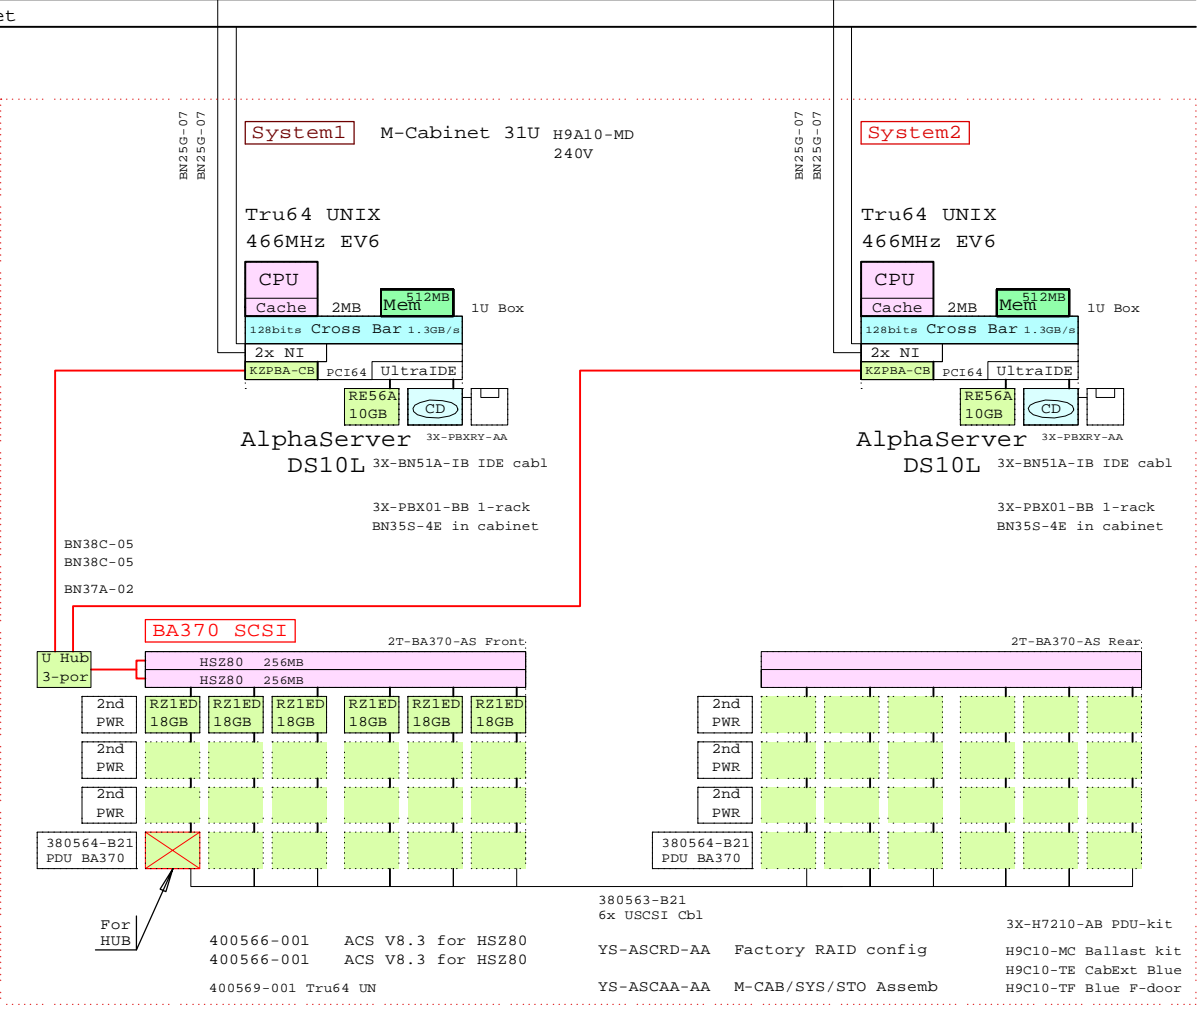

DS10L UNIX Cluster with in-cabinet RAID storage

Ethernet  
Ethernet

BOM for this cabinet system

	Part Number	Qty	Description
1	H9A10-MD	1	M-Series Cab,H9A10,Blue,240V 31U
1.1	2T-BA370-AR	1	BA370 shelf,slides Rear RackMount
1.1.1	380564-B21	1	Power Distribution Unit RA8k/7k
1.1.2	380565-B21	3	Power Suply 180W Hot Plug SBB
1.2	2T-BA370-AS	1	BA370 shelf,slides Front RackMount
1.2.1	380564-B21	1	Power Distribution Unit RA8k/7k
1.2.2	380565-B21	3	Power Suply 180W Hot Plug SBB
1.2.3	400565-B21	2	Ultra Opt.1 cont w 2x128MB cache HSZ80
1.2.4	DS-DWZZH-03	1	Uscsi Act hub 0 SE:3/Dif 3.5" SBB
1.2.5	DS-RZ1ED-VW	6	18.2GB 10000r UltraSCSI disk
1.3	380563-B21	1	Set of six USCSI cables
1.4	3X-H7210-AB	1	PDU Fan Cable mgt kit Europe
1.5	3X-PBX01-BB	2	
1.6	400566-001	2	HSZ80 Controller Software ACS V8.3
1.7	400569-001	1	Ultra opt OS Software Tru64 UNIX
1.8	BN25G-07	4	17-03212-05 8MP-8MP PATCH CBL
1.9	BN35S-4E	2	PowerCord C13 to C14, Non US
1.10	BN37A-02	1	Ultra Cbl VHDCI - VHDCI
1.11	BN38C-05	2	Ultra Cbl VHDCI - 68HD
1.12	DA-71AAA-EA	1	AS DS10L 6/466 512MB UNIX
1.12.1	3X-BN51A-IB	1	One drop DS10L IDE cable
1.12.2	3X-PBXRY-AA	1	Diskette/ 24x CD-ROM Combo
1.12.3	3X-RE56A-BA	1	DS10 10GB 7200 IDE-disk drive
1.12.4	KZPBA-CB	1	PCI to UltraSCSI Adapter UWdif
1.13	DA-71AAA-EA	1	AS DS10L 6/466 512MB UNIX
1.13.1	3X-BN51A-IB	1	One drop DS10L IDE cable
1.13.2	3X-PBXRY-AA	1	Diskette/ 24x CD-ROM Combo
1.13.3	3X-RE56A-BA	1	DS10 10GB 7200 IDE-disk drive
1.13.4	KZPBA-CB	1	PCI to UltraSCSI Adapter UWdif
1.14	H9C10-MC	1	Ballast Kit for cabinets
1.15	H9C10-TE	1	Rear cab extender for H9A10 Blue
1.16	H9C10-TF	1	FrontDoorKit Blue for H9A10
1.17	YS-ASCAA-AA	1	M-CAB/SYS/STO Assembly
1.18	YS-ASCRD-AA	1	Factory configured RAID sets of BA370

For HUB

400566-001 ACS V8.3 for HSZ80	380563-B21 6x USCSI Cbl	3X-H7210-AB PDU-kit
400566-001 ACS V8.3 for HSZ80	YS-ASCRD-AA Factory RAID config	H9C10-MC Ballast kit
400569-001 Tru64 UN	YS-ASCAA-AA M-CAB/SYS/STO Assemb	H9C10-TE CabExt Blue
		H9C10-TF Blue F-door