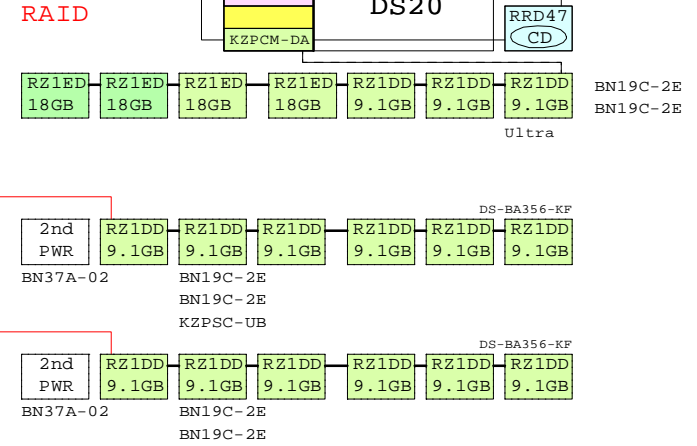

FDDI

Ethernet

DS20 expanded Tru64 UNIX system

SN-LKQ47-AF
BN39C-02, Video
BN19C-2E

TZ89N
DLT
35/70GB
BN19C-2E
BN21K-05

Monit
15" C

Tru64 UNIX
500MHz EV6

Bill of material

	Part Number	Qty	Description
1	DA-55NJA-EA	1	AS DS20 6/500 512MB,PED,UNIX
1.1	3R-VRQV5-24	1	COMPAQ V55 CLR MON,NH,TCO95
1.2	DEFPA-AB	1	PCI to FDDI SAS
1.3	DS-RZ1DD-VW	3	9.1GB 10000r UltraSCSI disk
1.4	DS-RZ1ED-VW	4	18.2GB 10000r UltraSCSI disk
1.5	H7899-AA	1	As DS20 Power Supply
1.6	KN310-AB	1	AS DS20 6/500 SMP UPG UNIX
1.7	KZPBA-CA	1	PCI to UltraSCSI Adapter UWSE
1.8	KZPCM-DA	1	Dual Uscsi with FastEther PCI
1.9	KZPSC-BA	1	PCI BACPLANE RAID 3 CHANNEL
1.10	MS340-CA	1	DS20 256MB SDIMM MEM 4x64MB
1.11	SN-PBXGK-BB	1	Elsa Gloria Synergy 8M Video Graphics
1.12	TLZ10-LB	1	12/24GB 4mm DAT 5.25" HH
2	DS-BA356-KF	1	Pedestal Storage, UltraW, Single-Bus
2.1	CK-BA35X-HH	1	180W Stor.Shelf PWR for AS4x00
2.2	DS-RZ1DD-VW	6	9.1GB 10000r UltraSCSI disk
3	DS-BA356-KF	1	Pedestal Storage, UltraW, Single-Bus
3.1	CK-BA35X-HH	1	180W Stor.Shelf PWR for AS4x00
3.2	DS-RZ1DD-VW	6	9.1GB 10000r UltraSCSI disk
4	DS-TZ89N-TA	1	35/70GB SE DLT-tape TT FWSE
5	BN39C-02	1	1.8 Video Extension Cable ****
6	SN-LKQ47-AF	1	102 KEY KYBD, NON-WIN, Finnish
7	BN19C-2E	8	PowerCable 240V, C-Europe
8	BN37A-02	2	Ultra Cbl VHDCI - VHDCI
9	KZPSC-UB	1	Battery Backup for KZPSC
10	BN21K-05	1	68HD SCSI cable 5m