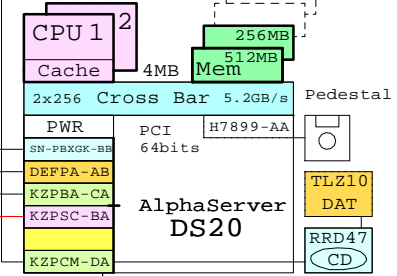

FDDI

Ethernet

DS20 expanded Tru64 UNIX system

SN-LKQ47-AF
BN39C-02, Video
BN19C-2E

TZ89N
DLT
35/70GB
BN19C-2E
BN21K-05

Monit
15" C

Tru64 UNIX
500MHz EV6

Bill of material

	Part Number	Qty	Description
1	DA-55NJA-EA	1	AS DS20 6/500 512MB,PED,UNIX
1.1	3R-VRQV5-24	1	COMPAQ V55 CLR MON,NH,TCO95
1.2	DEFPA-AB	1	PCI to FDDI SAS
1.3	DS-RZ1DD-VW	3	9.1GB 10000r UltraSCSI disk
1.4	DS-RZ1ED-VW	4	18.2GB 10000r UltraSCSI disk
1.5	H7899-AA	1	As DS20 Power Supply
1.6	KN310-AB	1	AS DS20 6/500 SMP UPG UNIX
1.7	KZPBA-CA	1	PCI to UltraSCSI Adapter UWSE
1.8	KZPCM-DA	1	Dual Uscsi with FastEther PCI
1.9	KZPSC-BA	1	PCI BACPLANE RAID 3 CHANNEL
1.10	MS340-CA	1	DS20 256MB SDIMM MEM 4x64MB
1.11	SN-PBXGK-BB	1	Elsa Gloria Synergy 8M Video Graphics
1.12	TLZ10-LB	1	12/24GB 4mm DAT 5.25" HH
2	DS-BA356-KF	1	Pedestal Storage, UltraW, Single-Bus
2.1	CK-BA35X-HH	1	180W Stor.Shelf PWR for AS4x00
2.2	DS-RZ1DD-VW	6	9.1GB 10000r UltraSCSI disk
3	DS-BA356-KF	1	Pedestal Storage, UltraW, Single-Bus
3.1	CK-BA35X-HH	1	180W Stor.Shelf PWR for AS4x00
3.2	DS-RZ1DD-VW	6	9.1GB 10000r UltraSCSI disk
4	DS-TZ89N-TA	1	35/70GB SE DLT-tape TT FWSE
5	BN39C-02	1	1.8 Video Extension Cable ****
6	SN-LKQ47-AF	1	102 KEY KYBD, NON-WIN, Finnish
7	BN19C-2E	8	PowerCable 240V, C-Europe
8	BN37A-02	2	Ultra Cbl VHDCI - VHDCI
9	KZPSC-UB	1	Battery Backup for KZPSC
10	BN21K-05	1	68HD SCSI cable 5m