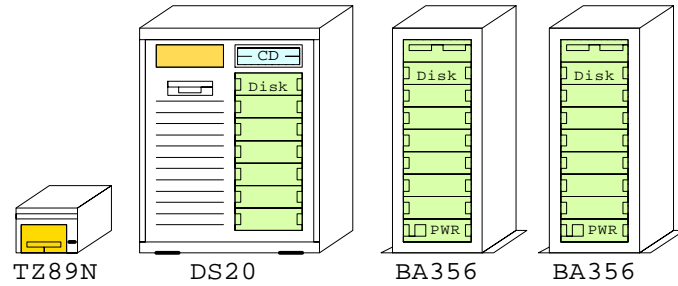

FDDI

Ethernet

DS20 expanded Tru64 UNIX system

SN-LKQ47-AF
BN39C-02, Video
BN19C-2E

TZ89N
DLT
35/70GB
BN19C-2E
BN21K-05

Monit
15" C

Tru64 UNIX
500MHz EV6

Bill of material

	Part Number	Qty	Description
1	DA-55NJA-EA	1	AS DS20 6/500 512MB,PED,UNIX
1.1	3R-VRQV5-24	1	COMPAQ V55 CLR MON,NH,TCO95
1.2	DEFPA-AB	1	PCI to FDDI SAS
1.3	DS-RZ1DD-VW	3	9.1GB 10000r UltraSCSI disk
1.4	DS-RZ1ED-VW	4	18.2GB 10000r UltraSCSI disk
1.5	H7899-AA	1	As DS20 Power Supply
1.6	KN310-AB	1	AS DS20 6/500 SMP UPG UNIX
1.7	KZPBA-CA	1	PCI to UltraSCSI Adapter UWSE
1.8	KZPCM-DA	1	Dual Uscsi with FastEther PCI
1.9	KZPSC-BA	1	PCI BACPLANE RAID 3 CHANNEL
1.10	MS340-CA	1	DS20 256MB SDIMM MEM 4x64MB
1.11	SN-PBXGK-BB	1	Elsa Gloria Synergy 8M Video Graphics
1.12	TLZ10-LB	1	12/24GB 4mm DAT 5.25" HH
2	DS-BA356-KF	1	Pedestal Storage, UltraW, Single-Bus
2.1	CK-BA35X-HH	1	180W Stor.Shelf PWR for AS4x00
2.2	DS-RZ1DD-VW	6	9.1GB 10000r UltraSCSI disk
3	DS-BA356-KF	1	Pedestal Storage, UltraW, Single-Bus
3.1	CK-BA35X-HH	1	180W Stor.Shelf PWR for AS4x00
3.2	DS-RZ1DD-VW	6	9.1GB 10000r UltraSCSI disk
4	DS-TZ89N-TA	1	35/70GB SE DLT-tape TT FWSE
5	BN39C-02	1	1.8 Video Extension Cable ****
6	SN-LKQ47-AF	1	102 KEY KYBD, NON-WIN, Finnish
7	BN19C-2E	8	PowerCable 240V, C-Europe
8	BN37A-02	2	Ultra Cbl VHDCI - VHDCI
9	KZPSC-UB	1	Battery Backup for KZPSC
10	BN21K-05	1	68HD SCSI cable 5m