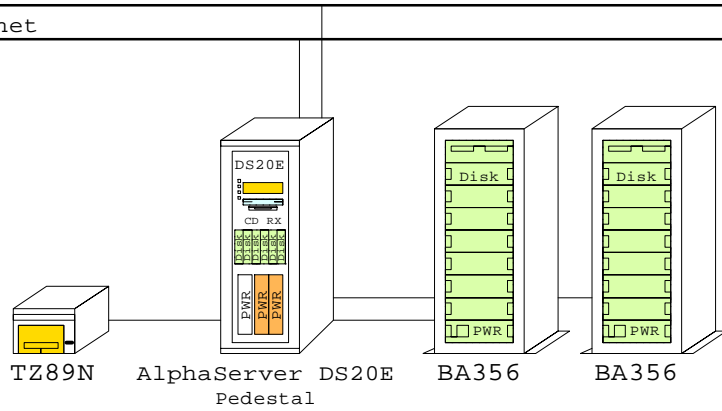

DS20E expanded Tru64 UNIX system

FDDI

Ethernet

Bill of material

	Part Number	Qty	Description
1	3X-BA56P-PB	1	DS20E Mini tower pedestal kit,667MHz
1.1	DA-56PAA-EA	1	AS DS20E 6/667 512MB,Rack,UNIX
1.1.1	3X-BC56C-2F	1	DS20E SCSI Cable Kit
1.1.2	3X-DEPFA-DC	1	PCI to FDDI DAS MMF with SC,Universal
1.1.3	3X-KZPCA-AA	1	Single channel LVD adapter
1.1.4	BA610-6D	1	ES40 Disk Drive Cage, 6-Bay
1.1.4.1	3R-A0585-AA	4	18.2GB Uscsi3 10k Universal disk 1"
1.1.5	FR-H7910-AA	1	Third power supply for DS20E
1.1.6	KN311-BB	1	AS DS20E 6/667 SMP UPG UNIX
1.1.7	KZPBA-CA	2	PCI to UltraSCSI Adapter UWSE
1.1.8	KZPCM-DA	1	Dual Uscsi with FastEther PCI
1.1.9	MS340-CA	1	DS20 256MB SDIMM MEM 4x64MB
1.1.10	MS340-DA	1	DS20 512MB SDIMM MEM 4x128MB
1.1.11	SN-PBXGK-BB	1	Elsa Gloria Synergy 8M Video Graphics
1.1.12	TLZ10-LB	1	12/24GB 4mm DAT 5.25" HH
2	DS-BA356-KF	1	Pedestal Storage, UltraW, Single-Bus
2.1	BN19C-2E	2	PowerCable 240V, C-Europe
2.2	BN38C-02	1	Ultra Cbl VHDCI - 68HD
2.3	CK-BA35X-HH	1	180W Stor.Shelf PWR for AS4x00
2.4	DS-RZ1ED-VW	6	18.2GB 10000r UltraSCSI disk
3	DS-BA356-KF	1	Pedestal Storage, UltraW, Single-Bus
3.1	BN19C-2E	2	PowerCable 240V, C-Europe
3.2	BN38C-02	1	Ultra Cbl VHDCI - 68HD
3.3	CK-BA35X-HH	1	180W Stor.Shelf PWR for AS4x00
3.4	DS-RZ1ED-VW	6	18.2GB 10000r UltraSCSI disk
4	3R-A2832-AA	1	COMPAQ Monitor S510 15" NH, EU
5	DS-TZ89N-TA	1	35/70GB SE DLT-tape TT FWSE
6	BN39C-02	1	1.8 Video Extension Cable ****
7	SN-LKQ47-AF	1	102 KEY KYBD,NON-WIN, Finnish
8	BN19C-2E	5	PowerCable 240V, C-Europe
9	BN38C-02	1	Ultra Cbl VHDCI - 68HD