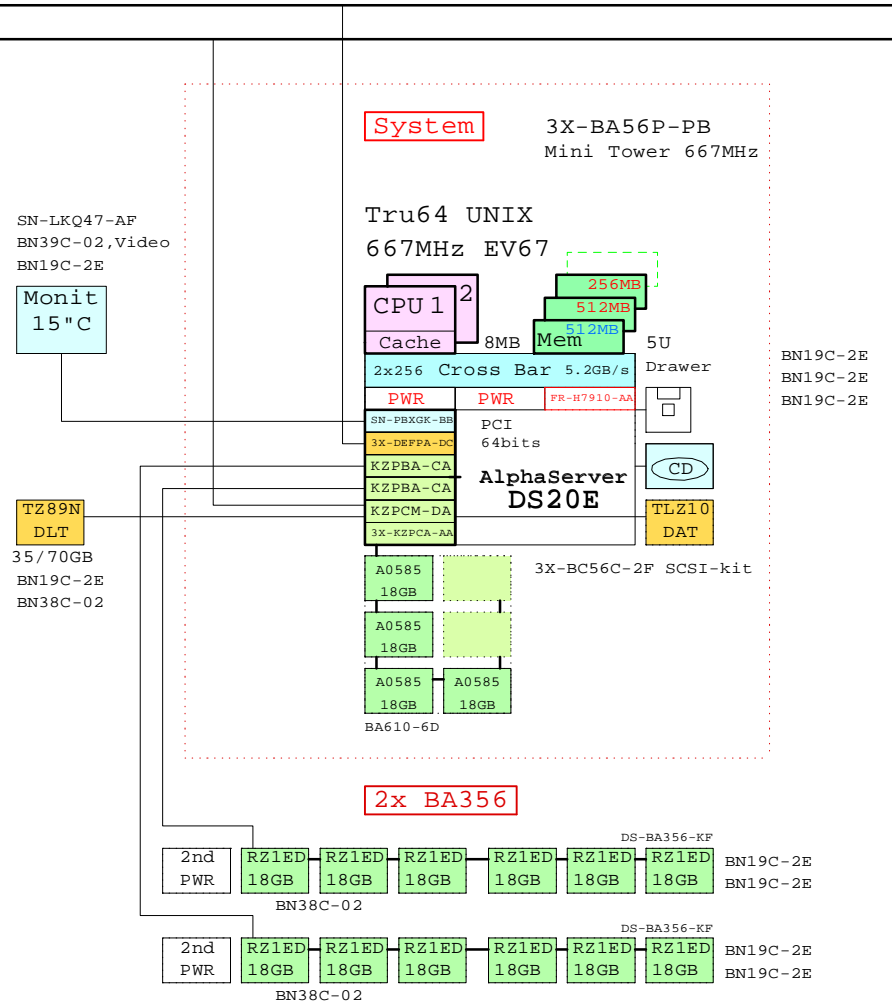

DS20E expanded Tru64 UNIX system

FDDI

Ethernet

Bill of material

	Part Number	Qty	Description
1	3X-BA56P-PB	1	DS20E Mini tower pedestal kit,667MHz
1.1	DA-56PAA-EA	1	AS DS20E 6/667 512MB,Rack,UNIX
1.1.1	3X-BC56C-2F	1	DS20E SCSI Cable Kit
1.1.2	3X-DEPFA-DC	1	PCI to FDDI DAS MMF with SC,Universal
1.1.3	3X-KZPCA-AA	1	Single channel LVD adapter
1.1.4	BA610-6D	1	ES40 Disk Drive Cage, 6-Bay
1.1.4.1	3R-A0585-AA	4	18.2GB Uscsi3 10k Universal disk 1"
1.1.5	FR-H7910-AA	1	Third power supply for DS20E
1.1.6	KN311-BB	1	AS DS20E 6/667 SMP UPG UNIX
1.1.7	KZPBA-CA	2	PCI to UltraSCSI Adapter UWSE
1.1.8	KZPCM-DA	1	Dual Uscsi with FastEther PCI
1.1.9	MS340-CA	1	DS20 256MB SDIMM MEM 4x64MB
1.1.10	MS340-DA	1	DS20 512MB SDIMM MEM 4x128MB
1.1.11	SN-PBXGK-BB	1	Elsa Gloria Synergy 8M Video Graphics
1.1.12	TLZ10-LB	1	12/24GB 4mm DAT 5.25" HH
2	DS-BA356-KF	1	Pedestal Storage, UltraW, Single-Bus
2.1	BN19C-2E	2	PowerCable 240V, C-Europe
2.2	BN38C-02	1	Ultra Cbl VHDCI - 68HD
2.3	CK-BA35X-HH	1	180W Stor.Shelf PWR for AS4x00
2.4	DS-RZ1ED-VW	6	18.2GB 10000r UltraSCSI disk
3	DS-BA356-KF	1	Pedestal Storage, UltraW, Single-Bus
3.1	BN19C-2E	2	PowerCable 240V, C-Europe
3.2	BN38C-02	1	Ultra Cbl VHDCI - 68HD
3.3	CK-BA35X-HH	1	180W Stor.Shelf PWR for AS4x00
3.4	DS-RZ1ED-VW	6	18.2GB 10000r UltraSCSI disk
4	3R-A2832-AA	1	COMPAQ Monitor S510 15" NH, EU
5	DS-TZ89N-TA	1	35/70GB SE DLT-tape TT FWSE
6	BN39C-02	1	1.8 Video Extension Cable ****
7	SN-LKQ47-AF	1	102 KEY KYBD,NON-WIN, Finnish
8	BN19C-2E	5	PowerCable 240V, C-Europe
9	BN38C-02	1	Ultra Cbl VHDCI - 68HD