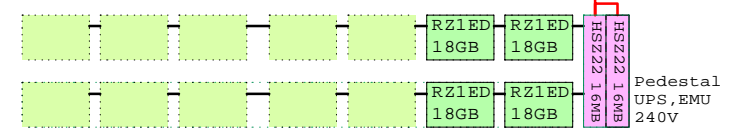

RA3000 RAID and Expansion

QB-5TWAB-SA Sol sw RA3000 Alp UN BN19C-2E
BN19C-2E

www.Compaq.com/golden-eggs
Since:Jun-2000

COMPAQ	05-Feb-2001	GTAUDS20EB
	Matti.Patari@compaq.com	

AlphaServer DS20E UNIX RAID
GOLDEN EGGS Visuals, Helsinki