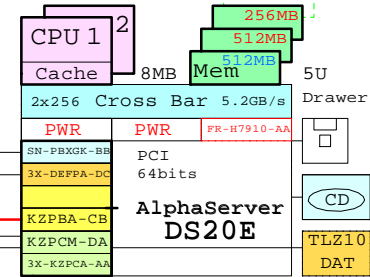

DS20E expanded Tru64 UNIX RAID system

FDDI

Ethernet

SN-LKQ47-AF
BN39C-02, Video
BN19C-2E

Monit
15" C

TZ89N
DLT
35/70GB
BN19C-2E
BN38C-02

System 3X-BA56P-PB
Mini Tower 667MHz

Tru64 UNIX
667MHz EV67

BN19C-2E
BN19C-2E
BN19C-2E

Bill of material

| Part Number | Qty | Description |
|-------------|-------------|---|
| 1 | 3X-BA56P-PB | 1 DS20E Mini tower pedestal kit,667MHz |
| 1.1 | DA-56PAA-EA | 1 AS DS20E 6/667 512MB,Rack,UNIX |
| 1.1.1 | 3X-BC56C-2F | 1 DS20E SCSI Cable Kit |
| 1.1.2 | 3X-DEFFA-DC | 1 PCI to FDDI DAS MMF with SC,Universal |
| 1.1.3 | 3X-KZPCA-AA | 1 Single channel LVD adapter |
| 1.1.4 | BA610-6D | 1 ES40 Disk Drive Cage, 6-Bay |
| 1.1.4.1 | 3R-A0585-AA | 4 18.2GB Uscsi3 10k Universal disk 1" |
| 1.1.5 | FR-H7910-AA | 1 Third power supply for DS20E |
| 1.1.6 | KN311-BB | 1 AS DS20E 6/667 SMP UPG UNIX |
| 1.1.7 | KZPBA-CB | 1 PCI to UltraSCSI Adapter UWdif |
| 1.1.8 | KZPCM-DA | 1 Dual Uscsi with FastEther PCI |
| 1.1.9 | MS340-CA | 1 DS20 256MB SDIMM MEM 4x64MB |
| 1.1.10 | MS340-DA | 1 DS20 512MB SDIMM MEM 4x128MB |
| 1.1.11 | SN-PBXGK-BB | 1 Elsa Gloria Synergy 8M Video Graphics |
| 1.1.12 | TLZ10-LB | 1 12/24GB 4mm DAT 5.25" HH |
| 2 | DS-SWXRA-GC | 1 RA3000 Pedestal one Hsz22 240V |
| 2.1 | DS-HSZ22-AA | 1 Hsz22 controller 16MB |
| 2.2 | DS-RZ1ED-VW | 2 18.2GB 10000r UltraSCSI disk |
| 2.3 | DS-SWXRA-GD | 1 RA3000 Pedestal Expans 120/240 |
| 2.3.1 | DS-RZ1ED-VW | 2 18.2GB 10000r UltraSCSI disk |
| 3 | QB-5TWAB-SA | 1 Sol sw RA3000 Alp UNIX |
| 4 | 3R-A2832-AA | 1 COMPAQ Monitor S510 15" NH, EU |
| 5 | DS-TZ89N-TA | 1 35/70GB SE DLT-tape TT FWSE |
| 6 | BN39C-02 | 1 1.8 Video Extension Cable **** |
| 7 | SN-LKQ47-AF | 1 102 KEY KYBD, NON-WIN, Finnish |
| 8 | BN19C-2E | 7 PowerCable 240V, C-Europe |
| 9 | BN38C-02 | 1 Ultra Cbl VHDCI - 68HD |