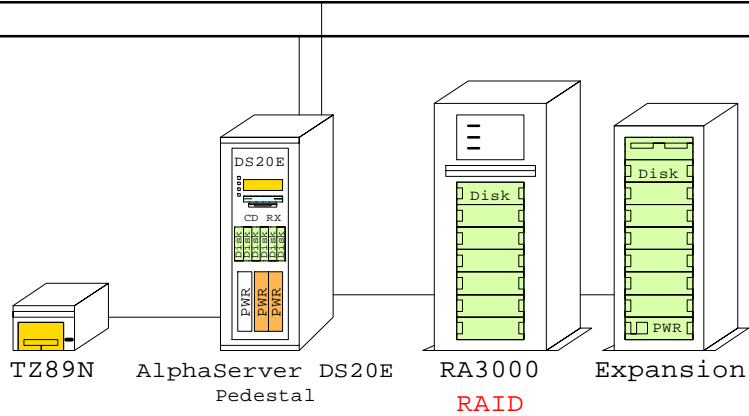

DS20E expanded Tru64 UNIX RAID system

FDDI

Ethernet

SN-LKQ47-AF
BN39C-02, Video
BN19C-2E

Monit
15" C

TZ89N
DLT
35/70GB
BN19C-2E
BN38C-02

System 3X-BA56P-PB
Mini Tower 667MHz

Tru64 UNIX
667MHz EV67

BN19C-2E
BN19C-2E
BN19C-2E

Bill of material

| Part Number | Qty | Description |
|-------------|-------------|---|
| 1 | 3X-BA56P-PB | 1 DS20E Mini tower pedestal kit,667MHz |
| 1.1 | DA-56PAA-EA | 1 AS DS20E 6/667 512MB,Rack,UNIX |
| 1.1.1 | 3X-BC56C-2F | 1 DS20E SCSI Cable Kit |
| 1.1.2 | 3X-DEFFA-DC | 1 PCI to FDDI DAS MMF with SC,Universal |
| 1.1.3 | 3X-KZPCA-AA | 1 Single channel LVD adapter |
| 1.1.4 | BA610-6D | 1 ES40 Disk Drive Cage, 6-Bay |
| 1.1.4.1 | 3R-A0585-AA | 4 18.2GB Uscsi3 10k Universal disk 1" |
| 1.1.5 | FR-H7910-AA | 1 Third power supply for DS20E |
| 1.1.6 | KN311-BB | 1 AS DS20E 6/667 SMP UPG UNIX |
| 1.1.7 | KZPBA-CB | 1 PCI to UltraSCSI Adapter UWdif |
| 1.1.8 | KZPCM-DA | 1 Dual Uscsi with FastEther PCI |
| 1.1.9 | MS340-CA | 1 DS20 256MB SDIMM MEM 4x64MB |
| 1.1.10 | MS340-DA | 1 DS20 512MB SDIMM MEM 4x128MB |
| 1.1.11 | SN-PBXGK-BB | 1 Elsa Gloria Synergy 8M Video Graphics |
| 1.1.12 | TLZ10-LB | 1 12/24GB 4mm DAT 5.25" HH |
| 2 | DS-SWXRA-GC | 1 RA3000 Pedestal one Hsz22 240V |
| 2.1 | DS-HSZ22-AA | 1 Hsz22 controller 16MB |
| 2.2 | DS-RZ1ED-VW | 2 18.2GB 10000r UltraSCSI disk |
| 2.3 | DS-SWXRA-GD | 1 RA3000 Pedestal Expans 120/240 |
| 2.3.1 | DS-RZ1ED-VW | 2 18.2GB 10000r UltraSCSI disk |
| 3 | QB-5TWAB-SA | 1 Sol sw RA3000 Alp UNIX |
| 4 | 3R-A2832-AA | 1 COMPAQ Monitor S510 15" NH, EU |
| 5 | DS-TZ89N-TA | 1 35/70GB SE DLT-tape TT FWSE |
| 6 | BN39C-02 | 1 1.8 Video Extension Cable **** |
| 7 | SN-LKQ47-AF | 1 102 KEY KYBD, NON-WIN, Finnish |
| 8 | BN19C-2E | 7 PowerCable 240V, C-Europe |
| 9 | BN38C-02 | 1 Ultra Cbl VHDCI - 68HD |