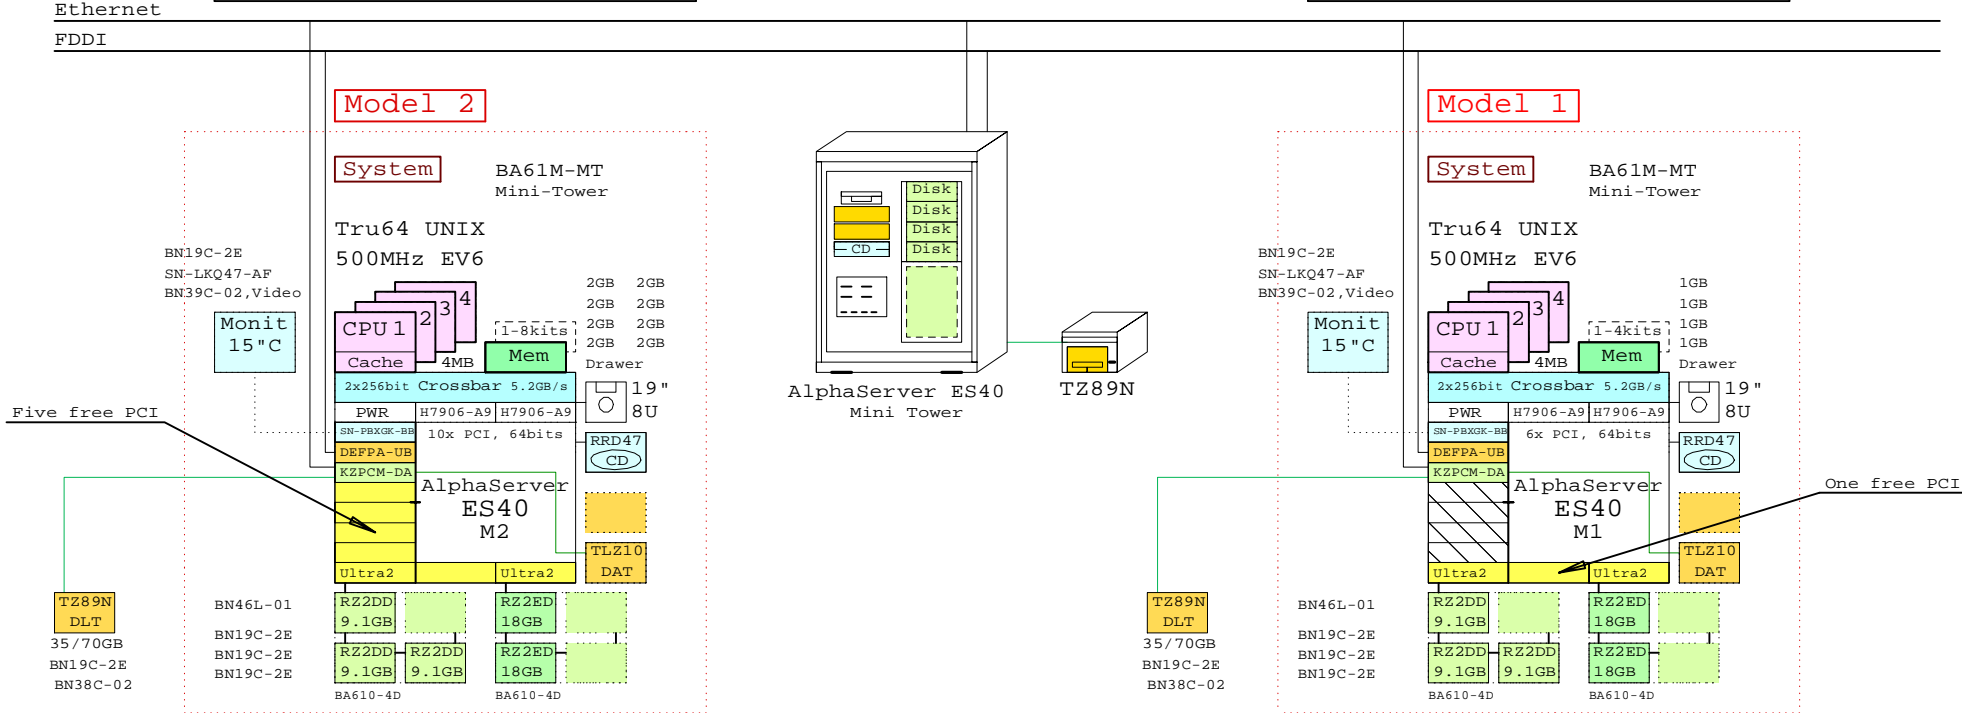

ES40 Model 2 Mini Tower System

ES40 Model 1 Mini Tower System

Bill of material, Model 2

Part Number	Qty	Description
1	1	BA61M-MT ES40 Mini-Tower Enclosure
1.1	1	BN19C-2E PowerCable 240V, C-Europe
1.2	1	DA-64AAA-EA ES40 6/500 Model 2 2GB UNIX 10PCI DWR
1.2.1	1	3R-VROV5-24 COMPAQ V55 CLR MON,NH,TCO95
1.2.2	1	BA610-4D ES40 Disk Drive Cage, 4Bay
1.2.2.1	3	DS-RZ2DD-16 ES40 Disk 9.1GB 10k Ultra2 SCSI
1.2.3	1	BA610-4D ES40 Disk Drive Cage, 4Bay
1.2.3.1	2	DS-RZ2ED-16 ES40 Disk 18GB 10k Ultra2 SCSI
1.2.4	3	BN19C-2E PowerCable 240V, C-Europe
1.2.5	1	BN39C-02 1.8 Video Extension Cable ****
1.2.6	1	BN46L-01 Multi head SCSI cable,ES40
1.2.7	1	DEFPPA-UB PCI to FDDI SAS,TP-PMD
1.2.8	2	H7906-A9 ES40 Power Syply, 2nd or 3rd
1.2.9	3	KN610-AB ES40 6/500MHz UNIX SMP
1.2.10	1	KZPCM-DA Dual Uscsi with FastEther PCI
1.2.11	7	MS610-EA ES40 2GB Memory Option
1.2.12	1	SN-PBXGK-BB Elsa Gloria Synergy 8M Video Graphics
1.2.13	1	TLZ10-LB 12/24GB 4mm DAT 5.25" HH
1.3	1	SN-LKQ47-AF 102 KEY KYBD, NON-WIN, Finnish
2	1	DS-TZ89N-TA 35/70GB SE DLT-tape TT FWSE
3	1	BN19C-2E PowerCable 240V, C-Europe
4	1	BN38C-02 Ultra Cbl VHDCI - 68HD