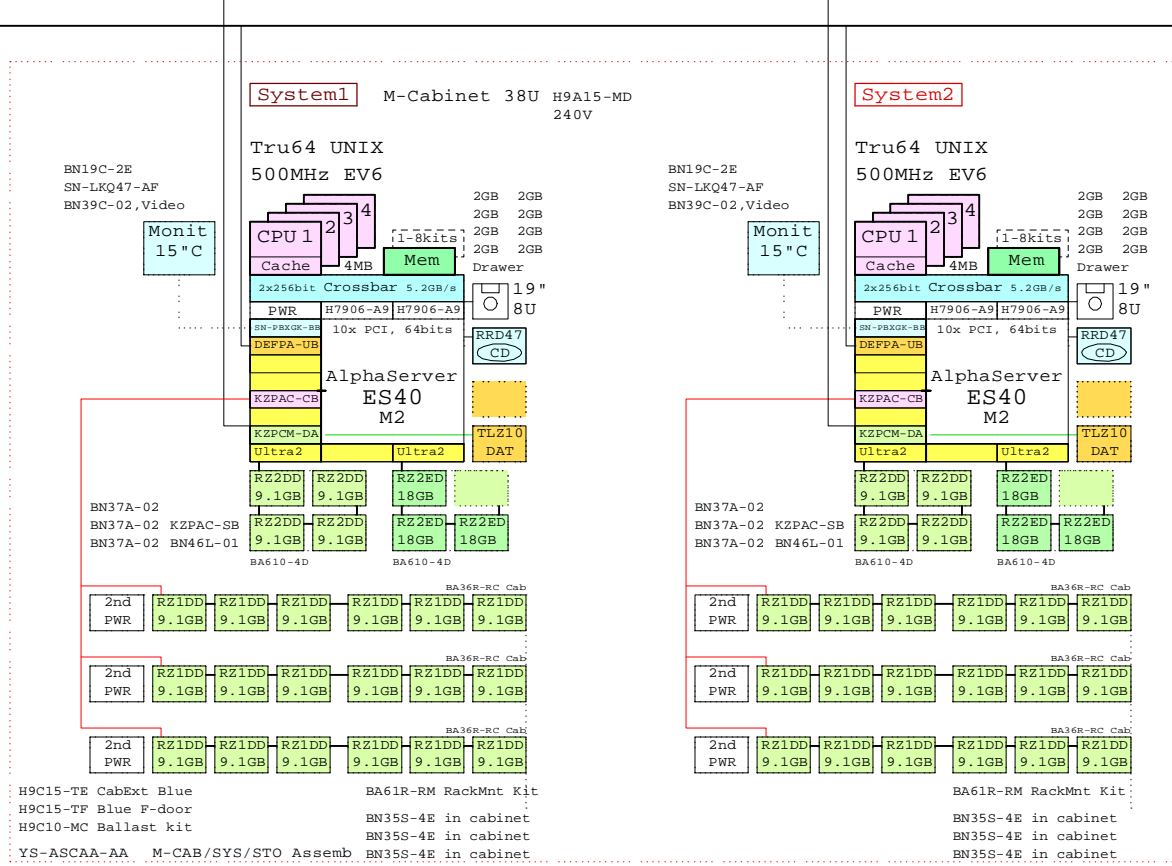

Ethernet  
FDDI

ES40 Model 2 Systems in Cabinet M15

Bill of material for Cabinet and System 1

Part Number	Qty	Description
1	H9A15-MD	1 M-Series Cab,H9A15,Blue,240V 38U
1.1	BA36R-RC	1 RH ULTRASCSCI SHELF CAB SINGLE
1.1.1	CK-BA35X-HH	1 180W Stor.Shelf PWR for AS4x00
1.1.2	DS-RZ1DD-VW	6 9.1GB 10000r UltraSCSI disk
1.2	BA36R-RC	1 RH ULTRASCSCI SHELF CAB SINGLE
1.2.1	CK-BA35X-HH	1 180W Stor.Shelf PWR for AS4x00
1.2.2	DS-RZ1DD-VW	6 9.1GB 10000r UltraSCSI disk
1.3	BA36R-RC	1 RH ULTRASCSCI SHELF CAB SINGLE
1.3.1	CK-BA35X-HH	1 180W Stor.Shelf PWR for AS4x00
1.3.2	DS-RZ1DD-VW	6 9.1GB 10000r UltraSCSI disk
1.4	BA61R-RM	1 ES40 Rackmount Kit
1.5	BN19C-2E	1 PowerCable 240V, C-Europe
1.6	BN35S-4E	3 PowerCord C13 to C14, Non US
1.7	BN37A-02	3 Ultra Cbl VHDCl - VHDCl
1.8	BN39C-02	1 1.8 Video Extension Cable ****
1.9	DA-64AAA-EA	1 ES40 6/500 Model 2 2GB UNIX 10PCI DWR
1.9.1	3R-VRQV5-24	1 COMPAQ V55 CLR MON,NH,TC095
1.9.2	BA610-4D	1 ES40 Disk Drive Cage, 4Bay
1.9.2.1	DS-RZ2DD-16	4 ES40 Disk 9.1GB 10k Ultra2 SCSI
1.9.3	BA610-4D	1 ES40 Disk Drive Cage, 4Bay
1.9.3.1	DS-RZ2ED-16	3 ES40 Disk 18GB 10k Ultra2 SCSI
1.9.4	BN46L-01	1 Multi head SCSI cable,ES40
1.9.5	DEFPA-UB	1 PCI to FDDI SAS,TP-PMD
1.9.6	H7906-A9	2 ES40 Power Sply, 2nd or 3rd
1.9.7	KN610-AB	3 ES40 6/500MHz UNIX SMP
1.9.8	KZPAC-CB	1 3 Chan. SCSI RAID 8MB UltraW
1.9.9	KZPAC-SB	1 Dual bulk head
1.9.10	KZPCM-DA	1 Dual Uscsi with FastEther PCI
1.9.11	MS610-EA	7 ES40 2GB Memory Option
1.9.12	SN-PBXGK-BB	1 Elsa Gloria Synergy 8M Video Graphics
1.9.13	TLZ10-LB	1 12/24GB 4mm DAT 5.25" HH
1.10	H9C10-MC	1 Ballast Kit for cabinets
1.11	H9C15-TE	1 Rear cab extender for H9A15 Blue
1.12	H9C15-TF	1 FrontDoorKit Blue for H9A15
1.13	SN-LKQ47-AF	1 102 KEY KYBD,NON-WIN, Finnish
1.14	YS-ASCAA-AA	1 M-CAB/SYS/STO Assembly