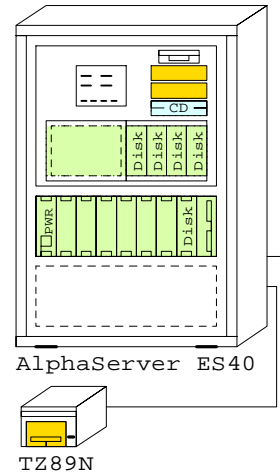

**ES40 Model 2 Pedestal System**

Ethernet

FDDI

**Bill of material for the base Pedestal**

Part Number	Qty	Description
1	1	ES40 67/667 Model 2 2GB UNIX 10PCI DWR
1.1	1	COMPAQ V55 CLR MON,NH,TC095
1.2	1	PCI to FDDI SAS MMF with SC,Universal
1.3	1	ES40 Disk Drive Cage, 4Bay
1.3.1	4	18.2GB 10000r Universal Disk
1.4	1	ES40 Disk Drive Cage, 4Bay
1.4.1	4	18.2GB 10000r Universal Disk
1.5	2	ES40 Power Syplly, 2nd or 3rd
1.6	3	ES40 6/667MHz UNIX SMP 8mb cache
1.7	1	PCI to UltraSCSI Adapter Uwdif
1.8	1	Dual Ucsdi with FastEther PCI
1.9	7	ES40 2GB Memory Option
1.10	1	Elsa Gloria Synergy 8M Video Graphics
1.11	1	12/24GB 4mm DAT 5.25" HH
2	1	35/70GB SE DLT-tape TT FWSE
3	1	1.8 Video Extension Cable ****
4	1	102 KEY KYBD,NON-WIN, Finnish
5	5	PowerCable 240V, C-Europe
6	1	Ultra Cbl VHDCI - 68HD
7	1	Multi head SCSI cable,ES40

**BOM for the RAID disks in pedestal**

Part Number	Qty	Description
1	1	RH ULTRASCSCI SHELF CAB SINGLE
1.1	1	180W Stor.Shelf PWR for AS4x00
1.2	6	9.1GB 10000r UltraSCSI disk
2	1	RH ULTRASCSCI SHELF CAB SINGLE
2.1	1	180W Stor.Shelf PWR for AS4x00
2.2	6	9.1GB 10000r UltraSCSI disk
3	1	RH ULTRASCSCI SHELF CAB SINGLE
3.1	1	180W Stor.Shelf PWR for AS4x00
3.2	6	9.1GB 10000r UltraSCSI disk
4	1	3 Chan. SCSI RAID 8MB UltraW
5	3	Ultra Cbl VHDCI - VHDCI
6	1	Dual bulk head

**BOM for the external RA8000 RAID**

Part Number	Qty	Description
1	1	RA8000 SC 2x HSZ80 64MB Blue pedestal
1.1	1	AC INPUT BOX BA370
1.2	3	180W power supply Blu SBB
1.3	2	64MB Cache Upg for HSZ70
1.4	6	9.1GB 10000r UltraSCSI disk
1.5	9	36GB 7200 UltraSCSI Disk
2	2	HSZ70 SW UNIX Alp LIC/MCD/DOC
3	1	Ultra opt OS Software Tru64 UNIX
4	1	PCI to UltraSCSI Adapter Uwdif