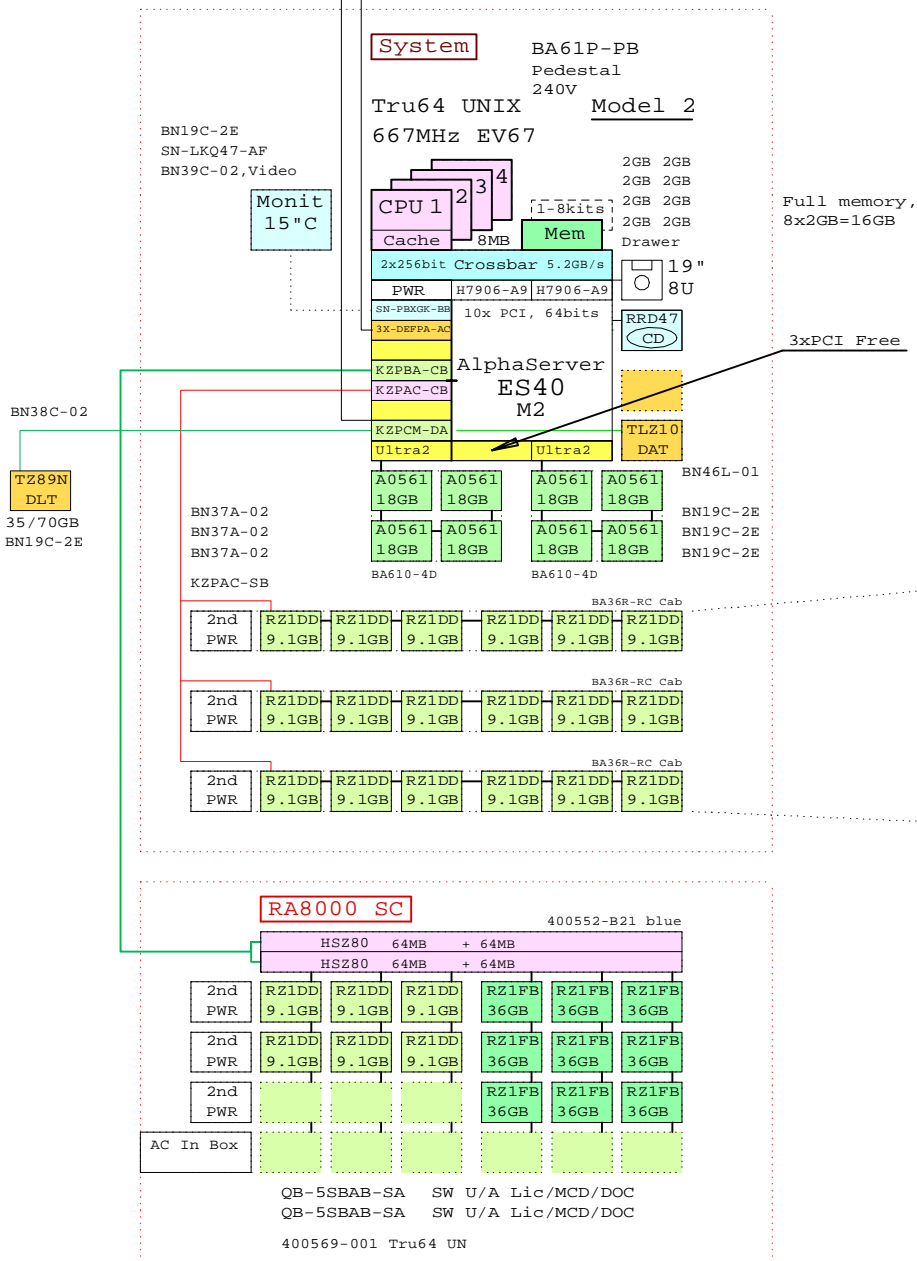

**ES40 Model 2 Pedestal System**

Ethernet

FDDI

**Bill of material for the base Pedestal**

Part Number	Qty	Description
1	1	ES40 67/667 Model 2 2GB UNIX 10PCI DWR
1.1	1	COMPAQ V55 CLR MON,NH,TC095
1.2	1	PCI to FDDI SAS MMF with SC,Universal
1.3	1	ES40 Disk Drive Cage, 4Bay
1.3.1	4	18.2GB 10000r Universal Disk
1.4	1	ES40 Disk Drive Cage, 4Bay
1.4.1	4	18.2GB 10000r Universal Disk
1.5	2	ES40 Power Syplly, 2nd or 3rd
1.6	3	ES40 6/667MHz UNIX SMP 8mb cache
1.7	1	PCI to UltraSCSI Adapter Uwdif
1.8	1	Dual Ucsdi with FastEther PCI
1.9	7	ES40 2GB Memory Option
1.10	1	Elsa Gloria Synergy 8M Video Graphics
1.11	1	12/24GB 4mm DAT 5.25" HH
2	1	35/70GB SE DLT-tape TT FWSE
3	1	1.8 Video Extension Cable ****
4	1	102 KEY KYBD,NON-WIN, Finnish
5	5	PowerCable 240V, C-Europe
6	1	Ultra Cbl VHDCI - 68HD
7	1	Multi head SCSI cable,ES40

**BOM for the RAID disks in pedestal**

Part Number	Qty	Description
1	1	RH ULTRASCSCI SHELF CAB SINGLE
1.1	1	180W Stor.Shelf PWR for AS4x00
1.2	6	9.1GB 10000r UltraSCSI disk
2	1	RH ULTRASCSCI SHELF CAB SINGLE
2.1	1	180W Stor.Shelf PWR for AS4x00
2.2	6	9.1GB 10000r UltraSCSI disk
3	1	RH ULTRASCSCI SHELF CAB SINGLE
3.1	1	180W Stor.Shelf PWR for AS4x00
3.2	6	9.1GB 10000r UltraSCSI disk
4	1	3 Chan. SCSI RAID 8MB UltraW
5	3	Ultra Cbl VHDCI - VHDCI
6	1	Dual bulk head

**BOM for the external RA8000 RAID**

Part Number	Qty	Description
1	1	RA8000 SC 2x HSZ80 64MB Blue pedestal
1.1	1	AC INPUT BOX BA370
1.2	3	180W power supply Blu SBB
1.3	2	64MB Cache Upg for HSZ70
1.4	6	9.1GB 10000r UltraSCSI disk
1.5	9	36GB 7200 UltraSCSI Disk
2	2	HSZ70 SW UNIX Alp LIC/MCD/DOC
3	1	Ultra opt OS Software Tru64 UNIX
4	1	PCI to UltraSCSI Adapter Uwdif