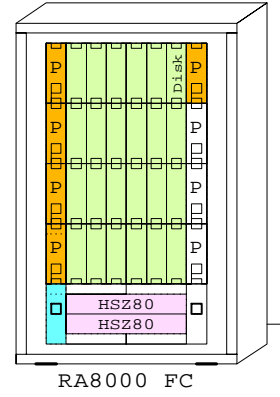

**ES40 Model 2 Pedestal System**

Ethernet

FDDI

**Bill of material for the base Pedestal**

Part Number	Qty	Description
1	1	ES40 67/667 Model 2 2GB UNIX 10PCI DWR
1.1	1	COMPAQ V55 CLR MON,NH,TC095
1.2	1	PCI to FDDI SAS MMF with SC,Universal
1.3	1	ES40 Disk Drive Cage, 4Bay
1.3.1	4	18.2GB 10000r Universal Disk
1.4	1	ES40 Disk Drive Cage, 4Bay
1.4.1	4	18.2GB 10000r Universal Disk
1.5	2	ES40 Power Syplly, 2nd or 3rd
1.6	3	ES40 6/667MHz UNIX SMP 8mb cache
1.7	1	PCI to UltraSCSI Adapter Uwdif
1.8	1	Dual Ucsdi with FastEther PCI
1.9	7	ES40 2GB Memory Option
1.10	1	Elsa Gloria Synergy 8M Video Graphics
1.11	1	12/24GB 4mm DAT 5.25" HH
2	1	35/70GB SE DLT-tape TT FWSE
3	1	1.8 Video Extension Cable ****
4	1	102 KEY KYBD,NON-WIN, Finnish
5	5	PowerCable 240V, C-Europe
6	1	Ultra Cbl VHDCI - 68HD
7	1	Multi head SCSI cable,ES40

**BOM for the RAID disks in pedestal**

Part Number	Qty	Description
1	1	RH ULTRASCSCI SHELF CAB SINGLE
1.1	1	180W Stor.Shelf PWR for AS4x00
1.2	6	9.1GB 10000r UltraSCSI disk
2	1	RH ULTRASCSCI SHELF CAB SINGLE
2.1	1	180W Stor.Shelf PWR for AS4x00
2.2	6	9.1GB 10000r UltraSCSI disk
3	1	RH ULTRASCSCI SHELF CAB SINGLE
3.1	1	180W Stor.Shelf PWR for AS4x00
3.2	6	9.1GB 10000r UltraSCSI disk
4	1	3 Chan. SCSI RAID 8MB UltraW
5	3	Ultra Cbl VHDCI - VHDCI
6	1	Dual bulk head

**BOM for the external RA8000 RAID**

Part Number	Qty	Description
1	1	RA8000 SC 2x HSZ80 64MB Blue pedestal
1.1	1	AC INPUT BOX BA370
1.2	3	180W power supply Blu SBB
1.3	2	64MB Cache Upg for HSZ70
1.4	6	9.1GB 10000r UltraSCSI disk
1.5	9	36GB 7200 UltraSCSI Disk
2	2	HSZ70 SW UNIX Alp LIC/MCD/DOC
3	1	Ultra opt OS Software Tru64 UNIX
4	1	PCI to UltraSCSI Adapter Uwdif