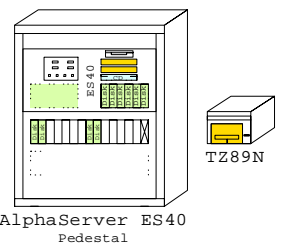

Ethernet
FDDI

ES40 Model 2 Pedestal System

Bill of material for the base Pedestal

Part Number	Qty	Description
1	1	BA61P-PB 1 ES40 Pedestal Enclosure 240V Europe
1.1	1	3X-BN46M-01 1 SCSI cable for Tape
1.2	4	BN19C-2E 4 PowerCable 240V, C-Europe
1.3	2	BN38C-02 2 Ultra Cbl VHDCI - 68HD
1.4	1	BN39C-02 1 1.8 Video Extension Cable ****
1.5	1	DA-64CAA-EA 1 ES40 68/833 Model 2 2GB UNIX 10PCI DWR
1.5.1	1	3R-VRQV5-24 1 COMPAQ V55 CLR MON,NH,TCO95
1.5.2	1	3X-DEFPAC-AC 1 PCI to FDDI SAS MMF with SC,Universal
1.5.3	4	3X-KZPCA-AA 4 Single channel LVD adapter
1.5.4	1	BA610-6D 1 ES40 Disk Drive Cage, 6-Bay
1.5.4.1	6	3R-A1543-AA 6 18.2GB Uscsi3 15k Universal disk 1"
1.5.5	1	BA610-6D 1 ES40 Disk Drive Cage, 6-Bay
1.5.5.1	6	3R-A1543-AA 6 18.2GB Uscsi3 15k Universal disk 1"
1.5.6	2	H7906-A9 2 ES40 Power Syply, 2nd or 3rd
1.5.7	3	KN610-CB 3 ES40 68/833MHz UNIX SMP 8mb cache
1.5.8	1	KZPCM-DA 1 Dual Uscsi with FastEther PCI
1.5.9	7	MS10-EA 7 ES40 2GB Memory Option
1.5.10	1	SN-PBXGK-BB 1 Elsa Gloria Synergy 8M Video Graphics
1.5.11	1	TLZ10-LB 1 12/24GB 4mm DAT 5.25" HH
1.6	1	DS-SL13R-AB 1 Modula M4314R single buss,14x 1.0" Int
1.6.1	13	3R-A0919-AA 13 36.4GB Uscsi3 10k Universal disk 1"
1.7	1	DS-SL13R-AB 1 Modula M4314R single buss,14x 1.0" Int
1.7.1	13	3R-A0919-AA 13 36.4GB Uscsi3 10k Universal disk 1"
1.8	1	SN-LKQ47-AF 1 102 KEY KYBD,NON-WIN, Finnish
2	1	DS-TZ89N-TA 1 35/70GB SE DLT-tape "T" FWSE
3	1	BN19C-2E 1 PowerCable 240V, C-Europe
4	1	BN38C-02 1 Ultra Cbl VHDCI - 68HD

BOM for the external RA8000 RAID

Part Number	Qty	Description
1	1	175992-B22 1 MA8000 6x7 22U 50Hz opal
1.1	2	128697-B21 2 ACS V8.5F controller FCAL/FCSW
1.2	2	135823-B21 2 HSGxx Single external cache battery
1.3	24	176496-B22 24 36GB 10000r Ultra3 SCSI disk 1"
1.4	1	176622-B21 1 HSG80 FC Contr with 256MB cache
1.4.1	1	380674-B21 1 Cache Upg RA8k ESA12k 256MB
1.5	1	176622-B21 1 HSG80 FC Contr with 256MB cache
1.5.1	1	380674-B21 1 Cache Upg RA8k ESA12k 256MB
1.6	1	380553-001 1 OS Platf,Softw,Kit for FC Alpha UNIX
2	1	176219-B21 1 SAN Switch EL 8-Ports
3	1	234457-B23 1 Fibre Channel 15m Optical Cable
4	1	167365-B21 1 Rack mount kit for SAN switch
5	2	234457-B21 2 Fibre Channel 02m Optical Cable
6	1	168794-B21 1 Host Buss Cntr KGPSA-CA,OVMS,UNIX

www.Compaq.com/golden-eggs
Since:Jan-2001

COMPAQ 30-Jan-2001 GTAUES40B
Matti.Patari@compaq.com

AlphaServer ES40 UNIX Pedestal
GOLDEN EGGS Visuals, Helsinki

This template is included in the present GOLDEN EGGS Software kit.

ES40 UNIX