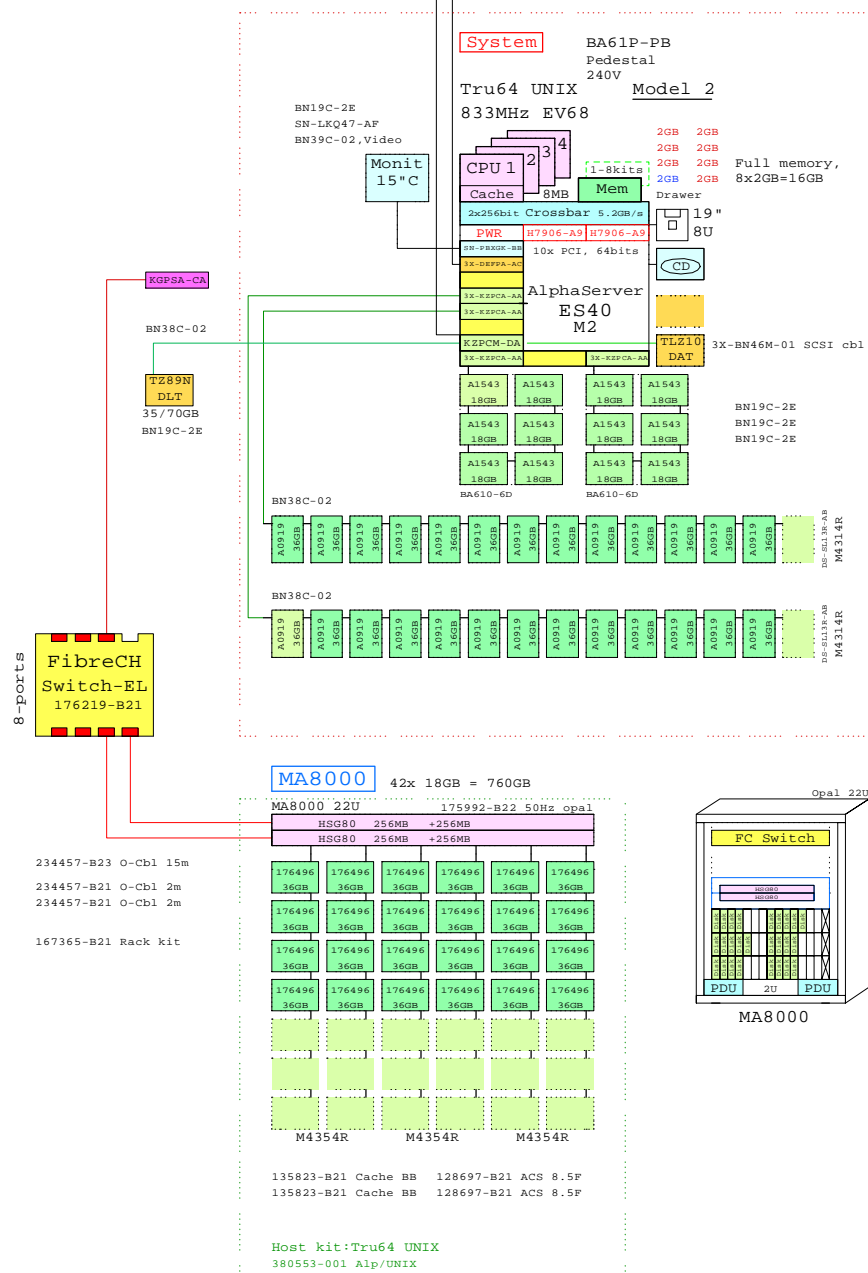

Ethernet  
FDDI

ES40 Model 2 Pedestal System

Bill of material for the base Pedestal

Part Number	Qty	Description
1	1	BA61P-PB 1 ES40 Pedestal Enclosure 240V Europe
1.1	1	3X-BN46M-01 1 SCSI cable for Tape
1.2	4	BN19C-2E 4 PowerCable 240V, C-Europe
1.3	2	BN38C-02 2 Ultra Cbl VHDCI - 68HD
1.4	1	BN39C-02 1 1.8 Video Extension Cable ****
1.5	1	DA-64CAA-EA 1 ES40 68/833 Model 2 2GB UNIX 10PCI DWR
1.5.1	1	3R-VRQV5-24 1 COMPAQ V55 CLR MON,NH,TCO95
1.5.2	1	3X-DEFPAC-AC 1 PCI to FDDI SAS MMF with SC,Universal
1.5.3	4	3X-KZPCA-AA 4 Single channel LVD adapter
1.5.4	1	BA610-6D 1 ES40 Disk Drive Cage, 6-Bay
1.5.4.1	6	3R-A1543-AA 6 18.2GB Uscsi3 15k Universal disk 1"
1.5.5	1	BA610-6D 1 ES40 Disk Drive Cage, 6-Bay
1.5.5.1	6	3R-A1543-AA 6 18.2GB Uscsi3 15k Universal disk 1"
1.5.6	2	H7906-A9 2 ES40 Power Syply, 2nd or 3rd
1.5.7	3	KN610-CB 3 ES40 68/833MHz UNIX SMP 8mb cache
1.5.8	1	KZPCM-DA 1 Dual Uscsi with FastEther PCI
1.5.9	7	MS10-EA 7 ES40 2GB Memory Option
1.5.10	1	SN-PBXGK-BB 1 Elsa Gloria Synergy 8M Video Graphics
1.5.11	1	TLZ10-LB 1 12/24GB 4mm DAT 5.25" HH
1.6	1	DS-SL13R-AB 1 Modula M4314R single buss,14x 1.0" Int
1.6.1	13	3R-A0919-AA 13 36.4GB Uscsi3 10k Universal disk 1"
1.7	1	DS-SL13R-AB 1 Modula M4314R single buss,14x 1.0" Int
1.7.1	13	3R-A0919-AA 13 36.4GB Uscsi3 10k Universal disk 1"
1.8	1	SN-LKQ47-AF 1 102 KEY KYBD,NON-WIN, Finnish
2	1	DS-TZ89N-TA 1 35/70GB SE DLT-tape "T" FWSE
3	1	BN19C-2E 1 PowerCable 240V, C-Europe
4	1	BN38C-02 1 Ultra Cbl VHDCI - 68HD