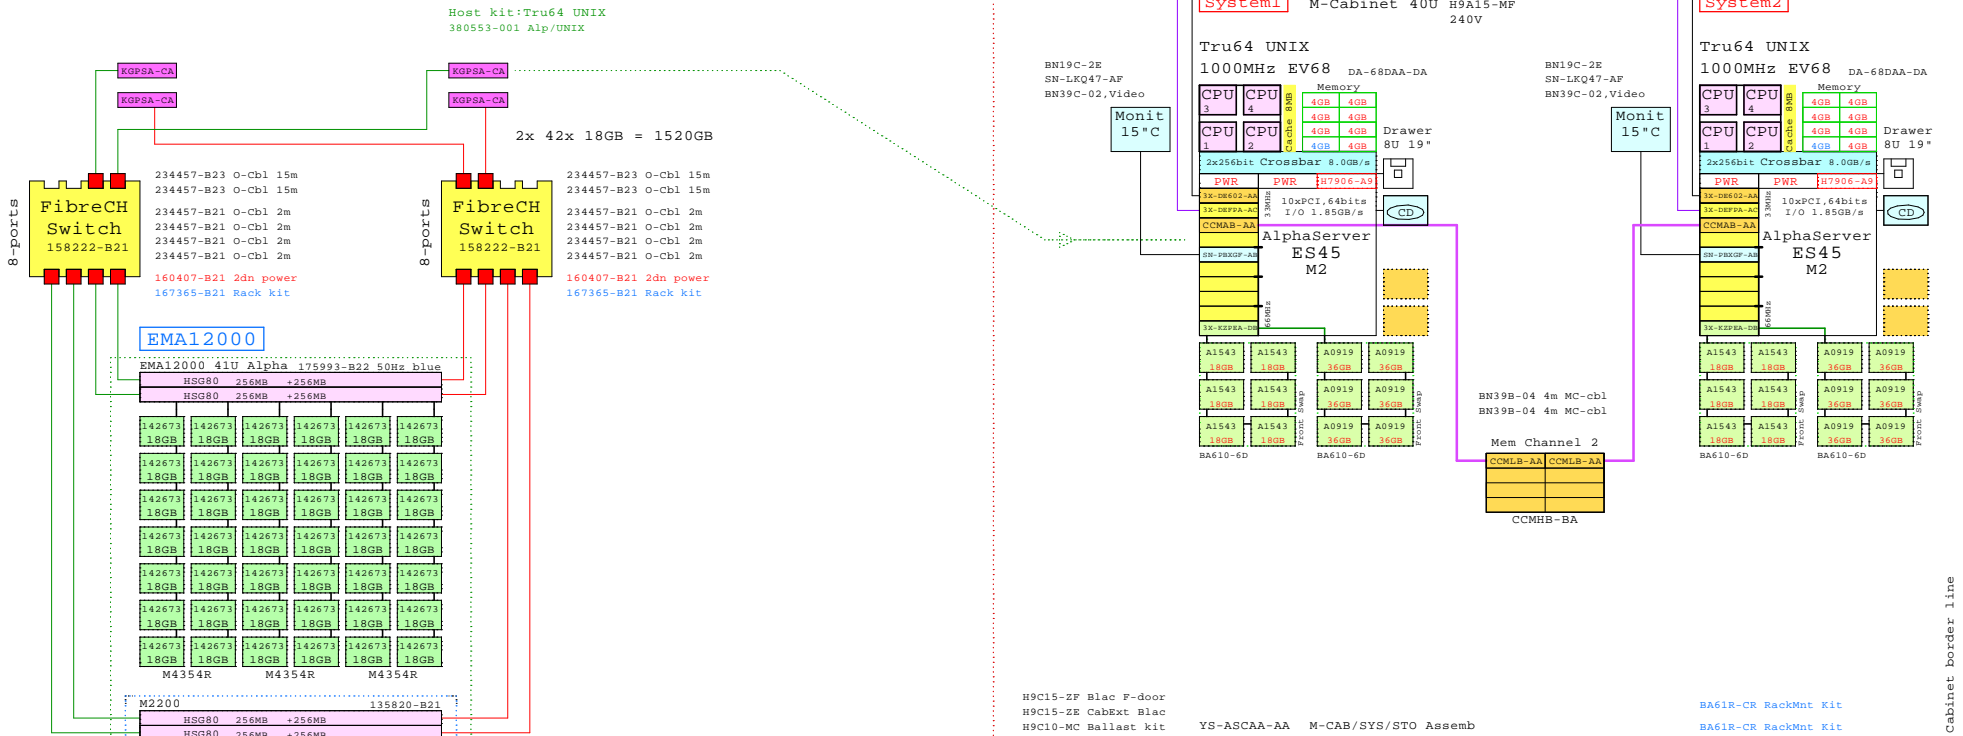

ES45 Model 2 TruCluster with external storage

Ethernet
FDDI

BOM of External Storage

Part Number	Qty	Description
1	1	175993-B22 1 EMA12000 Ext 41U 50Hz blue
1.1	2	128697-B21 2 ACS V8.5F controller FCAL/PCSW
1.2	1	135820-B21 1 Modula M2200 shelf, NO controller
1.2.1	2	128697-B21 2 ACS V8.5F controller FCAL/PCSW
1.2.2	2	135823-B21 2 HSGXX Single external cache battery
1.2.3	6	168256-B21 6 SCSI cable VHD01-VHDC1, 1m
1.2.4	1	176622-B21 1 HSG80 FC Contr with 256MB cache
1.2.4.1	1	380674-B21 1 Cache Upg RABK ESA12K 256MB
1.2.5	1	176622-B21 1 HSG80 FC Contr with 256MB cache
1.2.5.1	1	380674-B21 1 Cache Upg RABK ESA12K 256MB
1.2.6	1	190211-B31 1 Modula M4354R dual buss, 7+7, 1.0"
1.2.6.1	8	18.2GB 10000r Ultra3 SCSI disk 1"
1.2.7	1	190211-B31 1 Modula M4354R dual buss, 7+7, 1.0"
1.2.7.1	8	18.2GB 10000r Ultra3 SCSI disk 1"
1.2.8	1	190211-B31 1 Modula M4354R dual buss, 7+7, 1.0"
1.2.8.1	9	18.2GB 10000r Ultra3 SCSI disk 1"
1.3	2	135823-B21 2 HSGXX Single external cache battery
1.4	4	142673-B22 42 18.2GB 10000r Ultra3 SCSI disk 1"
1.5	1	176622-B21 1 HSG80 FC Contr with 256MB cache
1.5.1	1	380674-B21 1 Cache Upg RABK ESA12K 256MB
1.6	1	176622-B21 1 HSG80 FC Contr with 256MB cache
1.6.1	1	380674-B21 1 Cache Upg RABK ESA12K 256MB
2	1	158222-B21 1 SAN Switch 8 Ports
2.1	6	380561-B21 6 FC Optical Short Wave GRIC 500
2.2	1	158222-B21 1 SAN Switch 8 Ports
3	1	380561-B21 6 FC Optical Short Wave GRIC 500
4	2	160407-B21 2 SAN switch redundant power supply
5	4	234457-B23 4 Fibre Channel 15m Optical Cable
6	2	167365-B21 2 Rack mount kit for SAN switch
7	8	234457-B21 8 Fibre Channel 02m Optical Cable
8	1	380553-001 OS Platf Softw Kit for FC Alpha UNIX
9	4	168794-B21 4 Host Bus Cntr KPQSA-CA,OVMS,UNIX