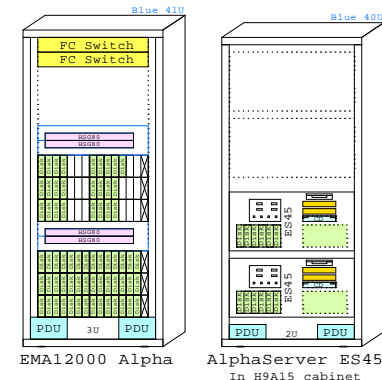

www.compaq.com/golden-eggs
Since: Oct-2001

COMPAQ 05-Mar-2002 GTAUES45
Matti.Patari@compaq.com

ES45 UNIX AlphaServer ES45 UNIX Cluster
GOLDEN EGGS Visuals, Helsinki

This template is included in the present GOLDEN EGGS Software kit.