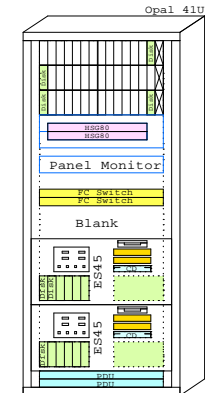

# The Oracle9i Real Application Cluster

LAN #1

LAN #2

The one cabinet system

Part Number	Qty	Description
DA-68CCS-BA	1	ES45 The Oracle9i Real Application Cluat

Options...

Part Number	Qty	Description
KN610-DB	1	ES45 68/1000MHz UNIX SMP 8mb cache
MS620-BA	1	ES45 1GB Memory Option
MS620-CA	1	ES45 2GB Memory Option
MS620-DA	1	ES45 4GB Memory Option

Part Number	Qty	Description
188122-B22	1	18.2GB 15000r Ultra3 SCSI disk 1*
232432-B22	1	72.8GB 10000r Ultra3 SCSI disk 1*
3R-A3079-AA	1	36.4GB Usccs13 15k Universal disk 1*

System in one Cabinet

[www.Compaq.com/golden-eggs](http://www.Compaq.com/golden-eggs)