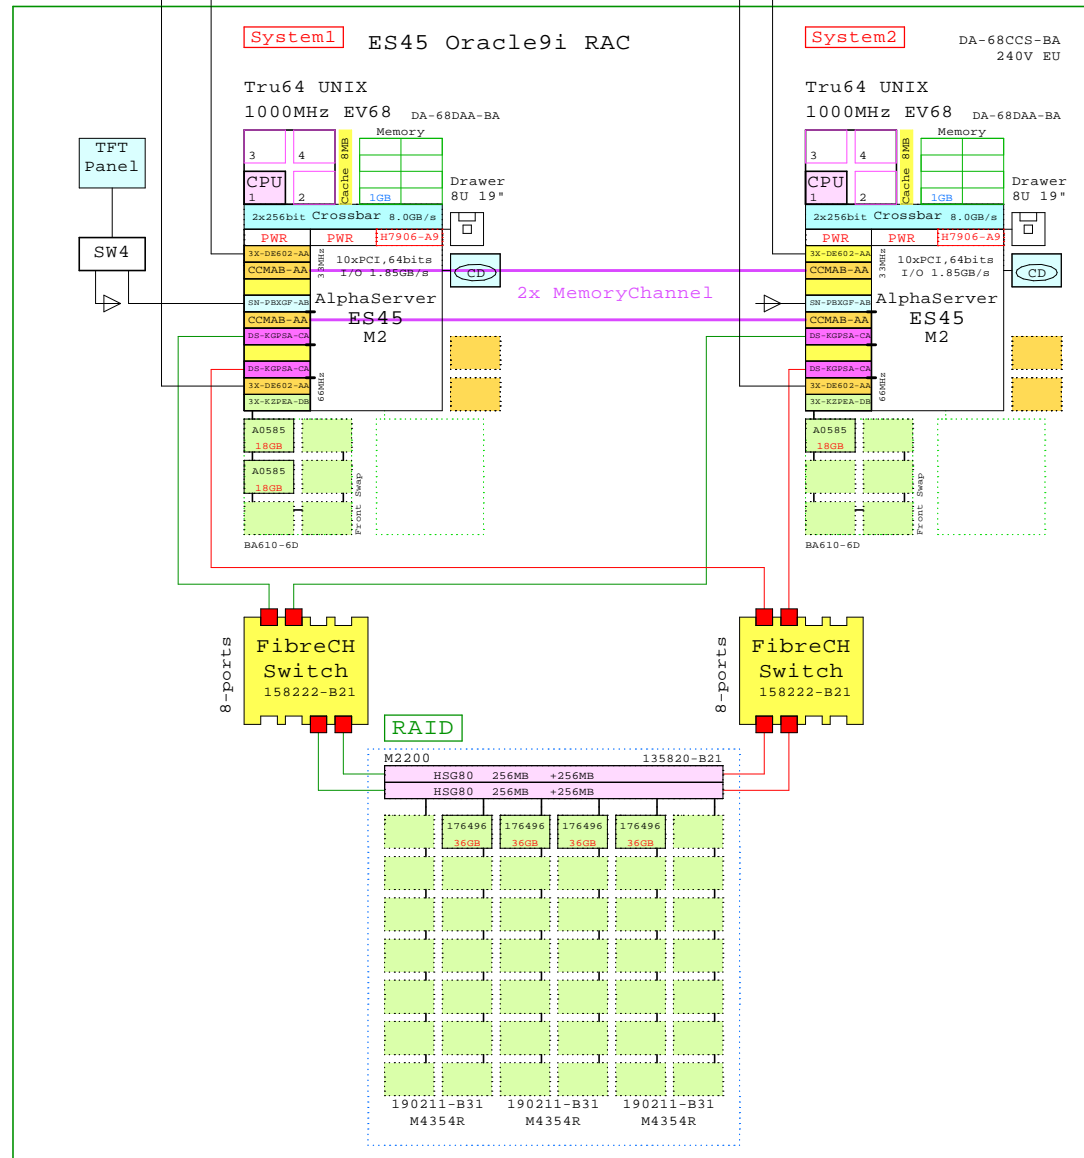

# The Oracle9i Real Application Cluster

LAN #1

LAN #2

The one cabinet system

Part Number	Qty	Description
DA-68CCS-BA	1	ES45 The Oracle9i Real Application Cluat

Options...

Part Number	Qty	Description
KN610-DB	1	ES45 68/1000MHz UNIX SMP 8mb cache
MS620-BA	1	ES45 1GB Memory Option
MS620-CA	1	ES45 2GB Memory Option
MS620-DA	1	ES45 4GB Memory Option

Part Number	Qty	Description
3R-A1543-AA	1	18.2GB Usccs13 15k Universal disk 1*
3R-A3050-AA	1	72.8GB 10000r Ultra3 SCSI disk 1*
3R-A3079-AA	1	36.4GB Usccs13 15k Universal disk 1*
BA610-6D	1	ES40 Disk Drive Cage, 6-Bay

Part Number	Qty	Description
188122-B22	1	18.2GB 15000r Ultra3 SCSI disk 1*
232432-B22	1	72.8GB 10000r Ultra3 SCSI disk 1*
3R-A3079-AA	1	36.4GB Usccs13 15k Universal disk 1*

System in one Cabinet

[www.Compaq.com/golden-eggs](http://www.Compaq.com/golden-eggs)