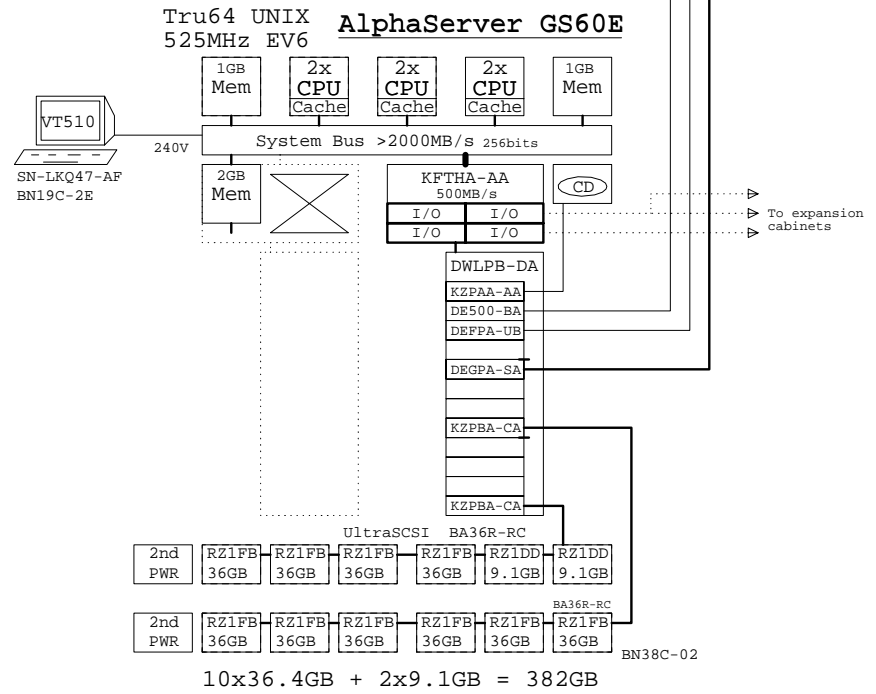

AlphaServer GS60E Tru64 UNIX systems

Ethernet

FDDI

GigaBitEthernet

BOM for a one cabinet max system

Part Number	Qty	Description
762P2-AX	2	ASRV GS60/140 SMP Module UNIX
BA36R-RC	3	RH ULTRASCSCI SHELF CAB SINGLE
BN19C-2E	1	PowerCable 240V, C-Europe
BN38C-02	3	Ultra Cbl VHDCI - 68HD
DA-483GG-AB	1	AlphaServer GS60E UNIX 4GB Sys 240V
DEFPA-UB	1	PCI to FDDI SAS,TP-PMD
DEGPA-SA	1	PCI to GigaBitEthernet SX Adap
DS-RZ1DD-VW	1	9.1GB 10000r UltraSCSI disk
DS-RZ1FB-VW	26	36GB 7200 UltraSCSI Disk
KZPBA-CA	3	PCI to UltraSCSI Adapter UWSE
MS7CC-EA	2	4GB AlphaServer 8xxx Memory
SN-LKQ47-AF	1	102 KEY KYBD, NON-WIN, Finnish
VT510-A4	1	Text Terminal WH Intl No-hemi

BOM for a one cabinet entry system

Part Number	Qty	Description
762P2-AX	2	ASRV GS60/140 SMP Module UNIX
BA36R-RC	1	RH ULTRASCSCI SHELF CAB SINGLE
BN19C-2E	1	PowerCable 240V, C-Europe
BN38C-02	1	Ultra Cbl VHDCI - 68HD
CK-BA35X-HH	2	180W Stor.Shelf PWR for AS4x00
DA-483GE-AB	1	AlphaServer GS60E UNIX 1GB Sys 240V
DEFPA-UB	1	PCI to FDDI SAS,TP-PMD
DEGPA-SA	1	PCI to GigaBitEthernet SX Adap
DS-RZ1DD-VW	1	9.1GB 10000r UltraSCSI disk
DS-RZ1FB-VW	10	36GB 7200 UltraSCSI Disk
KZPBA-CA	1	PCI to UltraSCSI Adapter UWSE
MS7CC-EA	1	1GB AlphaServer 8xxx Memory
MS7CC-FA	1	2GB AlphaServer 8xxx Memory
SN-LKQ47-AF	1	102 KEY KYBD, NON-WIN, Finnish
VT510-A4	1	Text Terminal WH Intl No-hemi