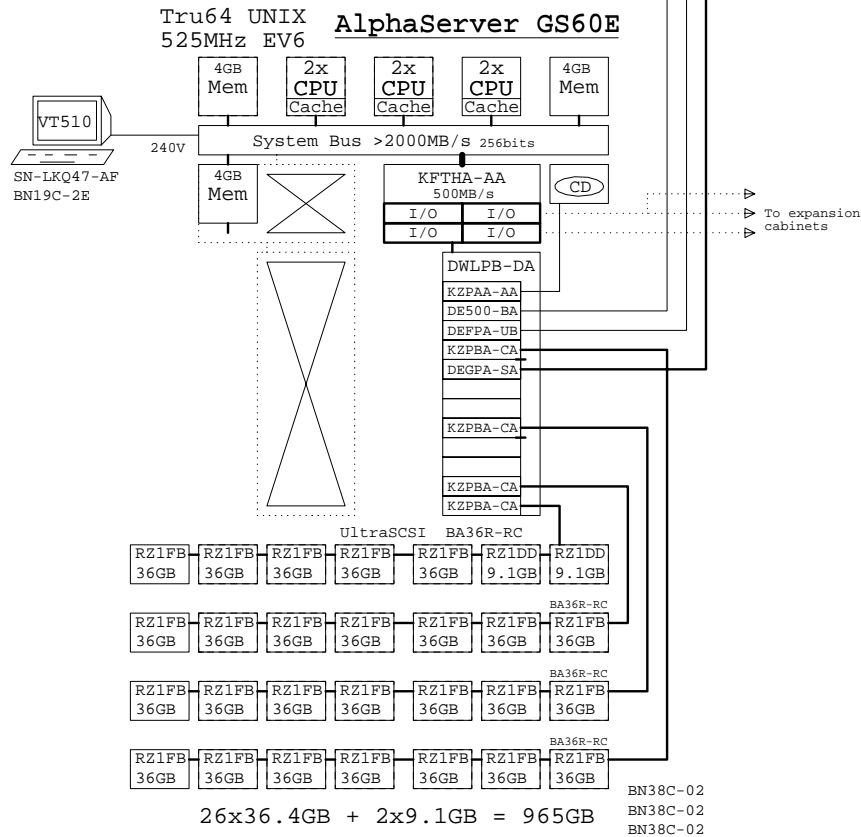

AlphaServer GS60E Tru64 UNIX systems

Ethernet

FDDI

GigaBitEthernet

BOM for a one cabinet max system

Part Number	Qty	Description
762P2-AX	2	ASRV GS60/140 SMP Module UNIX
BA36R-RC	3	RH ULTRASCSCI SHELF CAB SINGLE
BN19C-2E	1	PowerCable 240V, C-Europe
BN38C-02	3	Ultra Cbl VHDCI - 68HD
DA-483GG-AB	1	AlphaServer GS60E UNIX 4GB Sys 240V
DEFPA-UB	1	PCI to FDDI SAS,TP-PMD
DEGPA-SA	1	PCI to GigaBitEthernet SX Adap
DS-RZ1DD-VW	1	9.1GB 10000r UltraSCSI disk
DS-RZ1FB-VW	26	36GB 7200 UltraSCSI Disk
KZPBA-CA	3	PCI to UltraSCSI Adapter UWSE
MS7CC-EA	2	4GB AlphaServer 8xxx Memory
SN-LKQ47-AF	1	102 KEY KYBD, NON-WIN, Finnish
VT510-A4	1	Text Terminal WH Intl No-hemi

BOM for a one cabinet entry system

Part Number	Qty	Description
762P2-AX	2	ASRV GS60/140 SMP Module UNIX
BA36R-RC	1	RH ULTRASCSCI SHELF CAB SINGLE
BN19C-2E	1	PowerCable 240V, C-Europe
BN38C-02	1	Ultra Cbl VHDCI - 68HD
CK-BA35X-HH	2	180W Stor.Shelf PWR for AS4x00
DA-483GE-AB	1	AlphaServer GS60E UNIX 1GB Sys 240V
DEFPA-UB	1	PCI to FDDI SAS,TP-PMD
DEGPA-SA	1	PCI to GigaBitEthernet SX Adap
DS-RZ1DD-VW	1	9.1GB 10000r UltraSCSI disk
DS-RZ1FB-VW	10	36GB 7200 UltraSCSI Disk
KZPBA-CA	1	PCI to UltraSCSI Adapter UWSE
MS7CC-EA	1	1GB AlphaServer 8xxx Memory
MS7CC-FA	1	2GB AlphaServer 8xxx Memory
SN-LKQ47-AF	1	102 KEY KYBD, NON-WIN, Finnish
VT510-A4	1	Text Terminal WH Intl No-hemi