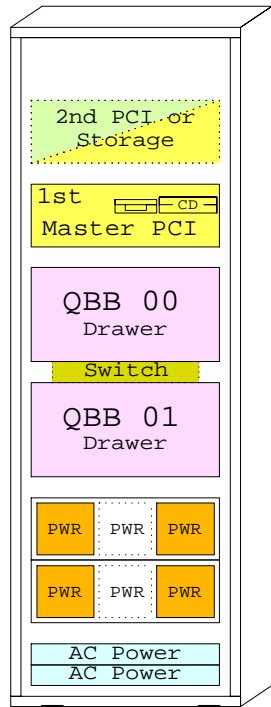

AlphaServer GS80 Tru64 UNIX System, 8xCPU, 16--64GB

Ethernet

FDDI

AlphaServer GS80

BOM for this system

|       | Part Number | Qty | Description                            |
|-------|-------------|-----|--|
| 1     | DA-A80BA-AD | 1   | AS GS80 M08 for 08 CPU 240V EU UNIX    |
| 1.1   | 3X-DEPPA-AC | 1   | PCI to FDDI SAS MMF with SC, Universal |
| 1.2   | 3X-KN8AA-AB | 7   | CPU Module GS80 6/731MHz Tru64 UNIX    |
| 1.3   | 3X-MS8AA-DB | 4   | 4GB AlphaServer GS320 Memory module    |
| 1.4   | BA36R-RC    | 1   | RH ULTRASCASI SHELFB CAB SINGLE        |
| 1.4.1 | CK-BA35X-HH | 1   | 180W Stor.Shelf PWR for AS4x00         |
| 1.4.2 | DS-RZ1ED-VW | 6   | 18.2GB 10000r UltraSCSI disk           |
| 1.5   | BN38C-02    | 1   | Ultra Cbl VHDCI - 68HD                 |
| 1.6   | H7510-AA    | 2   | Power Supply for AS GS80 Need: 1 or 2  |
| 1.7   | KZPBA-CA    | 1   | PCI to UltraSCSI Adapter UWSE          |
| 2     | 3R-VRQP7-24 | 1   | COMPAQ P75 CLR MON,NH,TCO99            |
| 3     | 3X-DS8BA-AA | 1   | PC-based system console, tower, US     |
| 4     | BN39C-02    | 1   | 1.8 Video Extension Cable ****         |
| 5     | SN-LKQ47-AF | 1   | 102 KEY KYBD, NON-WIN, Finnish         |
| 6     | BN19C-2E    | 1   | PowerCable 240V, C-Europe              |