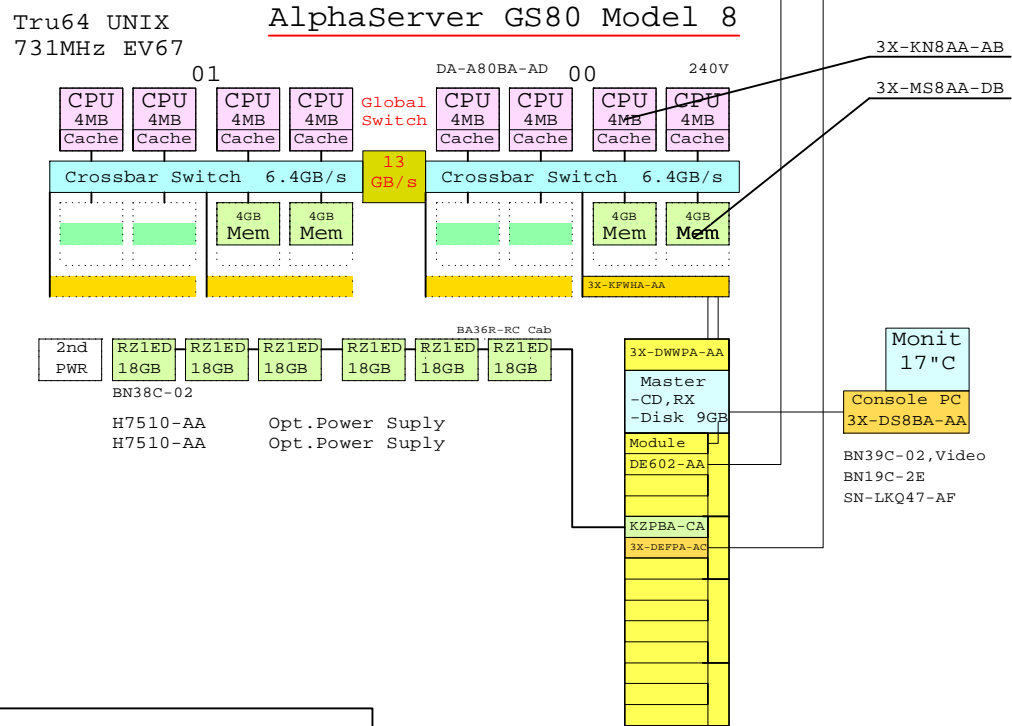

AlphaServer GS80 Tru64 UNIX System, 8xCPU, 16--64GB

Ethernet

FDDI

AlphaServer GS80

BOM for this system

|       | Part Number | Qty | Description                            |
|-------|-------------|-----|--|
| 1     | DA-A80BA-AD | 1   | AS GS80 M08 for 08 CPU 240V EU UNIX    |
| 1.1   | 3X-DEPPA-AC | 1   | PCI to FDDI SAS MMF with SC, Universal |
| 1.2   | 3X-KN8AA-AB | 7   | CPU Module GS80 6/731MHz Tru64 UNIX    |
| 1.3   | 3X-MS8AA-DB | 4   | 4GB AlphaServer GS320 Memory module    |
| 1.4   | BA36R-RC    | 1   | RH ULTRASCASI SHELFB CAB SINGLE        |
| 1.4.1 | CK-BA35X-HH | 1   | 180W Stor.Shelf PWR for AS4x00         |
| 1.4.2 | DS-RZ1ED-VW | 6   | 18.2GB 10000r UltraSCSI disk           |
| 1.5   | BN38C-02    | 1   | Ultra Cbl VHDCI - 68HD                 |
| 1.6   | H7510-AA    | 2   | Power Supply for AS GS80 Need: 1 or 2  |
| 1.7   | KZPBA-CA    | 1   | PCI to UltraSCSI Adapter UWSE          |
| 2     | 3R-VRQP7-24 | 1   | COMPAQ P75 CLR MON,NH,TCO99            |
| 3     | 3X-DS8BA-AA | 1   | PC-based system console, tower, US     |
| 4     | BN39C-02    | 1   | 1.8 Video Extension Cable ****         |
| 5     | SN-LKQ47-AF | 1   | 102 KEY KYBD, NON-WIN, Finnish         |
| 6     | BN19C-2E    | 1   | PowerCable 240V, C-Europe              |