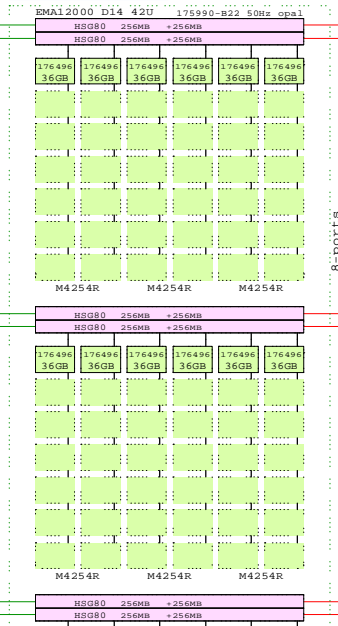

BOM of the shared Storage

EMA12000 D14 3x42x 36.4GB = 4586GB