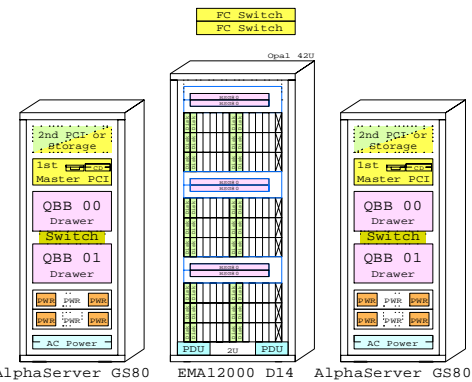

BOM of one Host

AlphaServer GS80 EMA12000 D14 AlphaServer GS80

www.compaq.com/golden-eggs

COMPAQ 09-Mar-2001 GTAUGS804 Matti.Patar@compaq.com

GS80 UNIX

AlphaServer GS80 UNIX Cluster GOLDEN EGGS Visuals, Helsinki