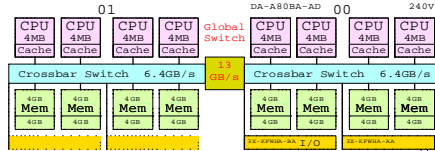

Ethernet FDDI Ethernet FDDI

AlphaServer GS80 TruCluster

Tru64 UNIX 731MHz EV67

AlphaServer GS80 Model 8

H7510-AA Opt.Power Supply
H7510-AA Opt.Power Supply

BN39B-04 4m MC-cbl
BN39B-04 4m MC-cbl

3X-DWPA-AA Expansion
3X-DSBA-AA Master -CD,RX -Disk 9GB
3X-DWPA-AA Module
3X-DWPA-AA

Monit 17°C
Console FC
3X-DSBA-AA

BN19C-02, Video
BN19C-2E
SN-LK047-AF

BN39B-10 10m MC-cbl
BN39B-10 10m MC-cbl