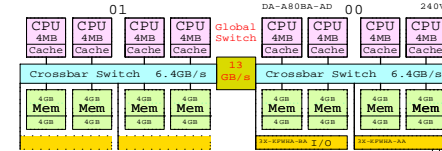

Tru64 UNIX 731MHz EV67

AlphaServer GS80 Model 8

H7510-AA Opt.Power Supply
H7510-AA Opt.Power Supply

BN39B-04 4m MC-cbl
BN39B-04 4m MC-cbl

3X-DWPA-AA Expansion
3X-DSBA-AA Master -CD,RX -Disk 9GB
3X-DWPA-AA Module
3X-DWPA-AA

Monit 17°C
Console FC
3X-DSBA-AA

BN19C-02, Video
BN19C-2E
SN-LK047-AF

Dual Memory Channel

BOM of this GS80 TruCluster

234457-B23 0-Cbl 15m

234457-B23 0-Cbl 15m

234457-B21 0-Cbl 2m

234457-B21 0-Cbl 2m

234457-B21 0-Cbl 2m

234457-B21 0-Cbl 2m

234457-B21 0-Cbl 2m

234457-B21 0-Cbl 2m

234457-B21 0-Cbl 2m

234457-B21 0-Cbl 2m

Host kit:Tru64 UNIX 380553-001 Alp/UNIX

234457-B23 0-Cbl 15m

234457-B23 0-Cbl 15m

234457-B21 0-Cbl 2m

234457-B21 0-Cbl 2m

234457-B21 0-Cbl 2m

234457-B21 0-Cbl 2m

234457-B21 0-Cbl 2m

234457-B21 0-Cbl 2m

234457-B21 0-Cbl 2m

234457-B21 0-Cbl 2m