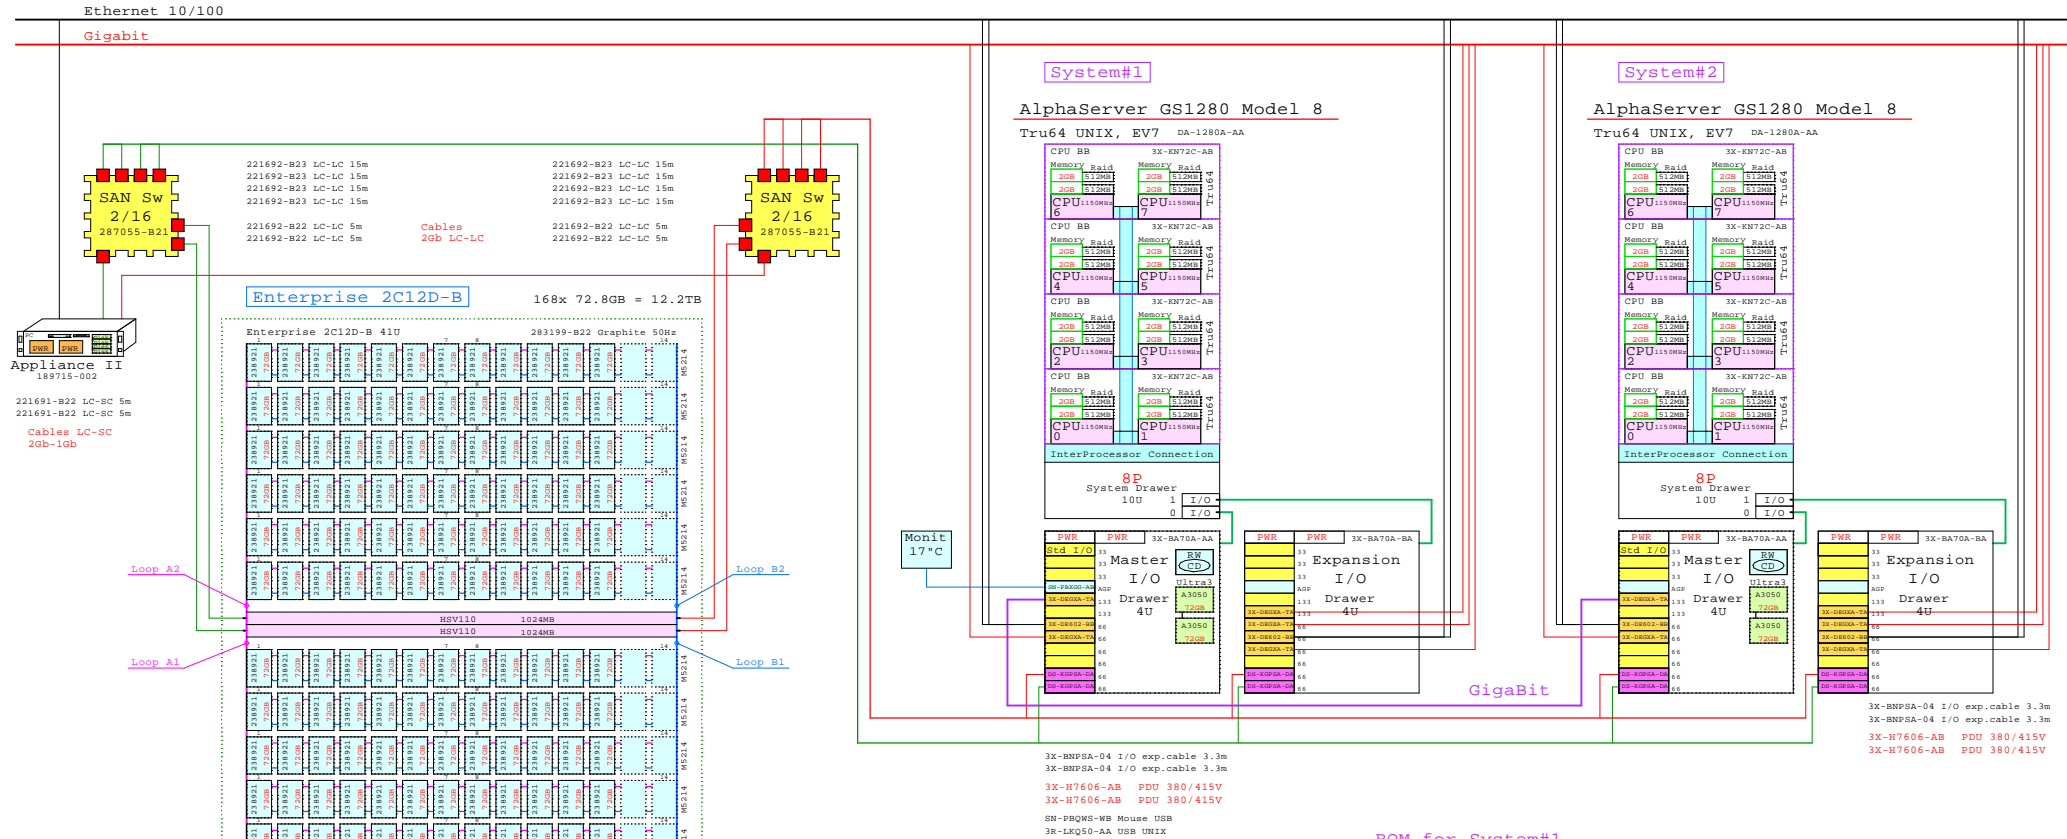

AlphaServer GS1280 M8 Tru64 UNIX TruCluster

BOM for System#1

Part Number	Qty	Description
3R-A3050-AA	2	72.8GB 10000r Ultra3 SCSI disk 1"
3R-A3389-AA	1	COMPAQ Monitor P720 17" NH, EU VGAcable
3R-LKQ50-AA	1	U.S/English keyboard Tru64 UNIX, USB
3X-BA70A-AA	1	ES47 Master I/O drawer 4U factory inst.
3X-BA70A-BA	1	ES47 Expansion I/O drawer 4U factory inst
3X-BNPSA-04	2	GS1280 I/O expansion cable 3.3m
3X-DE602-BB	2	10/100 2xChannel Fast Ethernet, UTP
3X-DEGXA-TA	5	GigabitEthernet single-p 66MHz 3.3V
3X-H7606-AB	2	PDU 380/415V
3X-KN72C-AB	4	GS1280 CPU-BB 2xEV7 1150MHz Tru64 UNIX
3X-MS7AB-CA	16	GS-ES 2GBB Memory Option 4x512 RDRAM
3X-MS7AB-CC	16	GS-ES 512MB RAID Memory 1x512MB RDRAM
DA-1280-AA	1	AS GS1280 Model 8 System Tru64 UNIX Cabi
DS-KGPSA-DA	4	PCI to Fibre Channel adapter,2Gbit/s
SN-PBQWS-WB	1	Compaq 3-button mouse, USB
SN-PBXGG-AB	1	ATI Radeon 7500 2D AGP graphics accelara

BOM for Enterprise 2C12D-B

Part Number	Qty	Description
1	283199-B22	1 Enterprise 2C12D-B FC 50HZ 41U Graphite
1.1	238921-B21	144 72GB 10k dual-port FC 2GB/s disk 1"
1.2	250203-B23	1 SAN VCS SW DUAL HSV110 V2.0 PKG License
1.3	263734-999	1 Enterprise CTO Factory inst. opt. EU
2	287055-B21	1 SAN Switch 2/16 Ports 16, 2Gb/s d.power
2.1	221470-B21	7 Opt.Short Wave Tranceiver 2Gb/s SFP-SW
3	287055-B21	1 SAN Switch 2/16 Ports 16, 2Gb/s d.power
3.1	221470-B21	7 Opt.Short Wave Tranceiver 2Gb/s SFP-SW
4	189715-002	1 SANworks Mgt. Appliance II and license
5	250193-B22	1 SAN Enterp. SOL V2.0 Tru64 UNIX Alpha ho
6	221692-B23	8 FC ShortWave 15m cable LC-LC 2Gb-2Gb
7	221692-B22	4 FC ShortWave 5m cable LC-LC 2Gb-2Gb
8	221691-B22	2 FC ShortWave 5m cable LC-SC 1Gb-2Gb