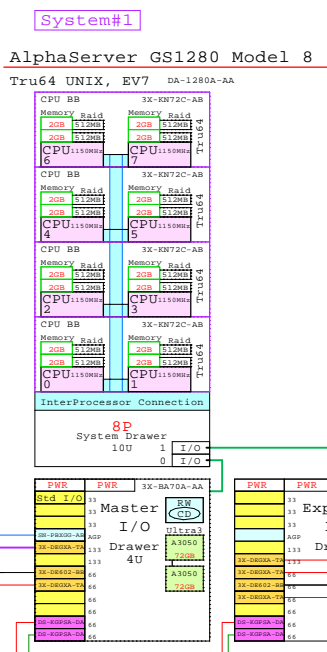

AlphaServer GS1280 M8 Tru64 UNIX TruCluster

BOM for System#1

Part Number	Qty	Description
3R-A3050-AA	2	72.8GB 10000r Ultra3 SCSI disk 1"
3R-A3389-AA	1	COMPAQ Monitor P720 17" NH, EU VGAcable
3R-LKQ50-AA	1	U.S/English keyboard Tru64 UNIX, USB
3X-BA70A-AA	1	ES47 Master I/O drawer 4U factory inst.
3X-BA70A-BA	1	ES47 Expansion I/O drawer 4U factory inst
3X-BNPSA-04	2	GS1280 I/O expansion cable 3.3m
3X-DE602-BB	2	10/100 2xChannel Fast Ethernet, UTP
3X-DEGXA-TA	5	GigabitEthernet single-p 66MHz 3.3V
3X-H7606-AB	2	PDU 380/415V
3X-KN72C-AB	4	GS1280 CPU-BB 2xEV7 1150MHz Tru64 UNIX
3X-MS7AB-CA	16	GS-ES 2GBB Memory Option 4x512 RDRAM
3X-MS7AB-CC	16	GS-ES 512MB RAID Memory 1x512MB RDRAM
DA-1280-AA	1	AS GS1280 Model 8 System Tru64 UNIX Cabi
DS-KGPSA-DA	4	PCI to Fibre Channel adapter,2Gbit/s
SN-PBQWS-WB	1	Compaq 3-button mouse, USB
SN-PBXGG-AB	1	ATI Radeon 7500 2D AGP graphics accelara

BOM for Enterprise 2C12D-B

Part Number	Qty	Description
1	283199-B22	1 Enterprise 2C12D-B FC 50HZ 41U Graphite
1.1	238921-B21	144 72GB 10k dual-port FC 2GB/s disk 1"
1.2	250203-B23	1 SAN VCS SW DUAL HSV110 V2.0 PKG License
1.3	263734-999	1 Enterprise CTO Factory inst. opt. EU
2	287055-B21	1 SAN Switch 2/16 Ports 16, 2Gb/s d.power
2.1	221470-B21	7 Opt.Short Wave Tranceiver 2Gb/s SFP-SW
3	287055-B21	1 SAN Switch 2/16 Ports 16, 2Gb/s d.power
3.1	221470-B21	7 Opt.Short Wave Tranceiver 2Gb/s SFP-SW
4	189715-002	1 SANworks Mgt. Appliance II and license
5	250193-B22	1 SAN Enterp. SOL V2.0 Tru64 UNIX Alpha ho
6	221692-B23	8 FC ShortWave 15m cable LC-LC 2Gb-2Gb
7	221692-B22	4 FC ShortWave 5m cable LC-LC 2Gb-2Gb
8	221691-B22	2 FC ShortWave 5m cable LC-SC 1Gb-2Gb