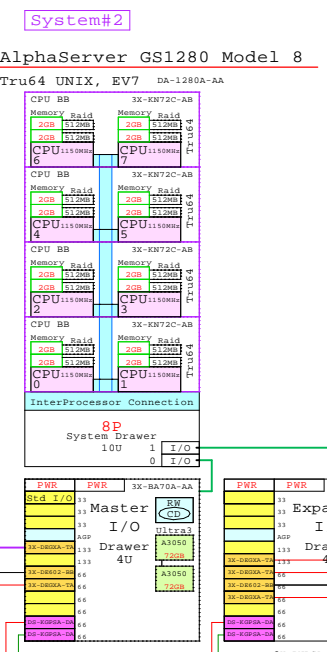

AlphaServer GS1280 M8 Tru64 UNIX TruCluster

BOM for System#1

Part Number	Qty	Description
3R-A3050-AA	2	72.8GB 10000r Ultra3 SCSI disk 1"
3R-A3389-AA	1	COMPAQ Monitor P720 17" NH, EU VGAcable
3R-LKQ50-AA	1	U.S/English keyboard Tru64 UNIX, USB
3X-BA70A-AA	1	ES47 Master I/O drawer 4U factory inst.
3X-BA70A-BA	1	ES47 Expansion I/O drawer 4U factory inst
3X-BNPSA-04	2	GS1280 I/O expansion cable 3.3m
3X-DE602-BB	2	10/100 2xChannel Fast Ethernet, UTP
3X-DEGXA-TA	5	GigabitEthernet single-p 66MHz 3.3V
3X-H7606-AB	2	PDU 380/415V
3X-KN72C-AB	4	GS1280 CPU-BB 2xEV7 1150MHz Tru64 UNIX
3X-MS7AB-CA	16	GS-ES 2GBB Memory Option 4x512 RDRAM
3X-MS7AB-CC	16	GS-ES 512MB RAID Memory 1x512MB RDRAM
DA-1280-AA	1	AS GS1280 Model 8 System Tru64 UNIX Cabi
DS-KGPSA-DA	4	PCI to Fibre Channel adapter,2Gbit/s
SN-PBQWS-WB	1	Compaq 3-button mouse, USB
SN-PBXGG-AB	1	ATI Radeon 7500 2D AGP graphics accelara

BOM for Enterprise 2C12D-B

Part Number	Qty	Description
1	283199-B22	1 Enterprise 2C12D-B FC 50HZ 41U Graphite
1.1	238921-B21	144 72GB 10k dual-port FC 2GB/s disk 1"
1.2	250203-B23	1 SAN VCS SW DUAL HSV110 V2.0 PKG License
1.3	263734-999	1 Enterprise CTO Factory inst. opt. EU
2	287055-B21	1 SAN Switch 2/16 Ports 16, 2Gb/s d.power
2.1	221470-B21	7 Opt.Short Wave Tranceiver 2Gb/s SFP-SW
3	287055-B21	1 SAN Switch 2/16 Ports 16, 2Gb/s d.power
3.1	221470-B21	7 Opt.Short Wave Tranceiver 2Gb/s SFP-SW
4	189715-002	1 SANworks Mgt. Appliance II and license
5	250193-B22	1 SAN Enterp. SOL V2.0 Tru64 UNIX Alpha ho
6	221692-B23	8 FC ShortWave 15m cable LC-LC 2Gb-2Gb
7	221692-B22	4 FC ShortWave 5m cable LC-LC 2Gb-2Gb
8	221691-B22	2 FC ShortWave 5m cable LC-SC 1Gb-2Gb