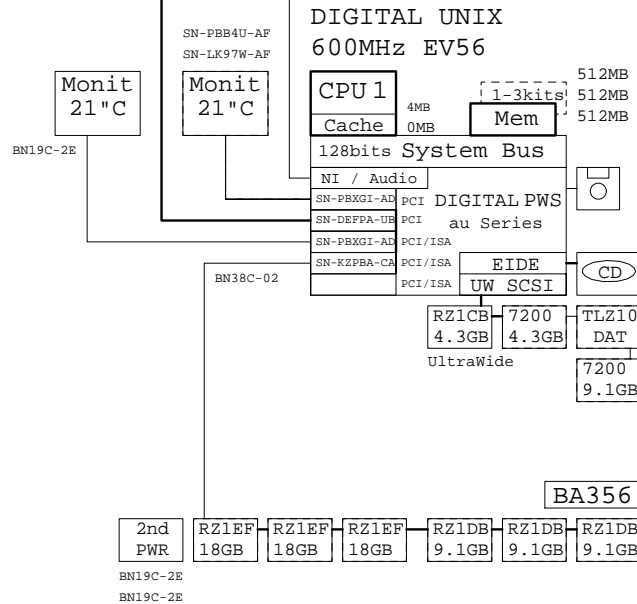

Ethernet
FDDI

DIGITAL Personal Workstation 600MHz, UNIX

GOLDEN EGGS

PARTSLIST

Output Date: 1998-06-03 14:10:39

Code	Quant.	Description
BN19C-2E	3	PowerCable 240V, C-Europe
BN38C-02	1	Ultra Cbl VHDCI - 68HD
DS-BA35X-FA	1	180W second powersuply
DS-BA356-KF	1	Pedestal Storage, UltraW, Sing
DS-RZ1DB-VW	3	9.1GB 7200 UltraSCSI Disk
DS-RZ1EF-VW	3	18.2GB 7200 UltraSCSI Disk
SN-B3EBU-SH	1	DPW600au 512M,U+4.3G,0GfxUNIX
SN-DEFFA-UB	1	PCI-FDDI Adapter(SAS,TP-PMD)
SN-KZPBA-CA	1	Qlogic FWSE PCI to uSCSI Adat
SN-LK97W-AF	1	105 KEY WIN95 KEYBD Finn/Swed
SN-MS01-AC	1	4-MB Universal level-3 cache
SN-MSP01-HF	2	512MB ECC SDRAM FOR DPW A/AU
SN-PBB4U-AF	1	Universal CTRY KT Finland
SN-PBXGI-AD	2	PowerStorm 4D51T 3D graphics
SN-PBXRW-NC	1	4.3GB 7200 RPM ULTRASCASI
SN-PBXRW-SA	1	9.1GB 7200 RPM ULTRASCASI W DR
SN-PCXAV-WZ	2	21"(19"V) MONITOR NH
SN-TLZ10-LK	1	12/24GB DAT TAPE DRIVE

digital 03-Jun-1998 GTAUPW1
http://www.digital.com/golden-eggs

This configuration diagram is generated with fresh GOLDEN EGGS Software.
This template is included in the present GOLDEN EGGS Software kit.