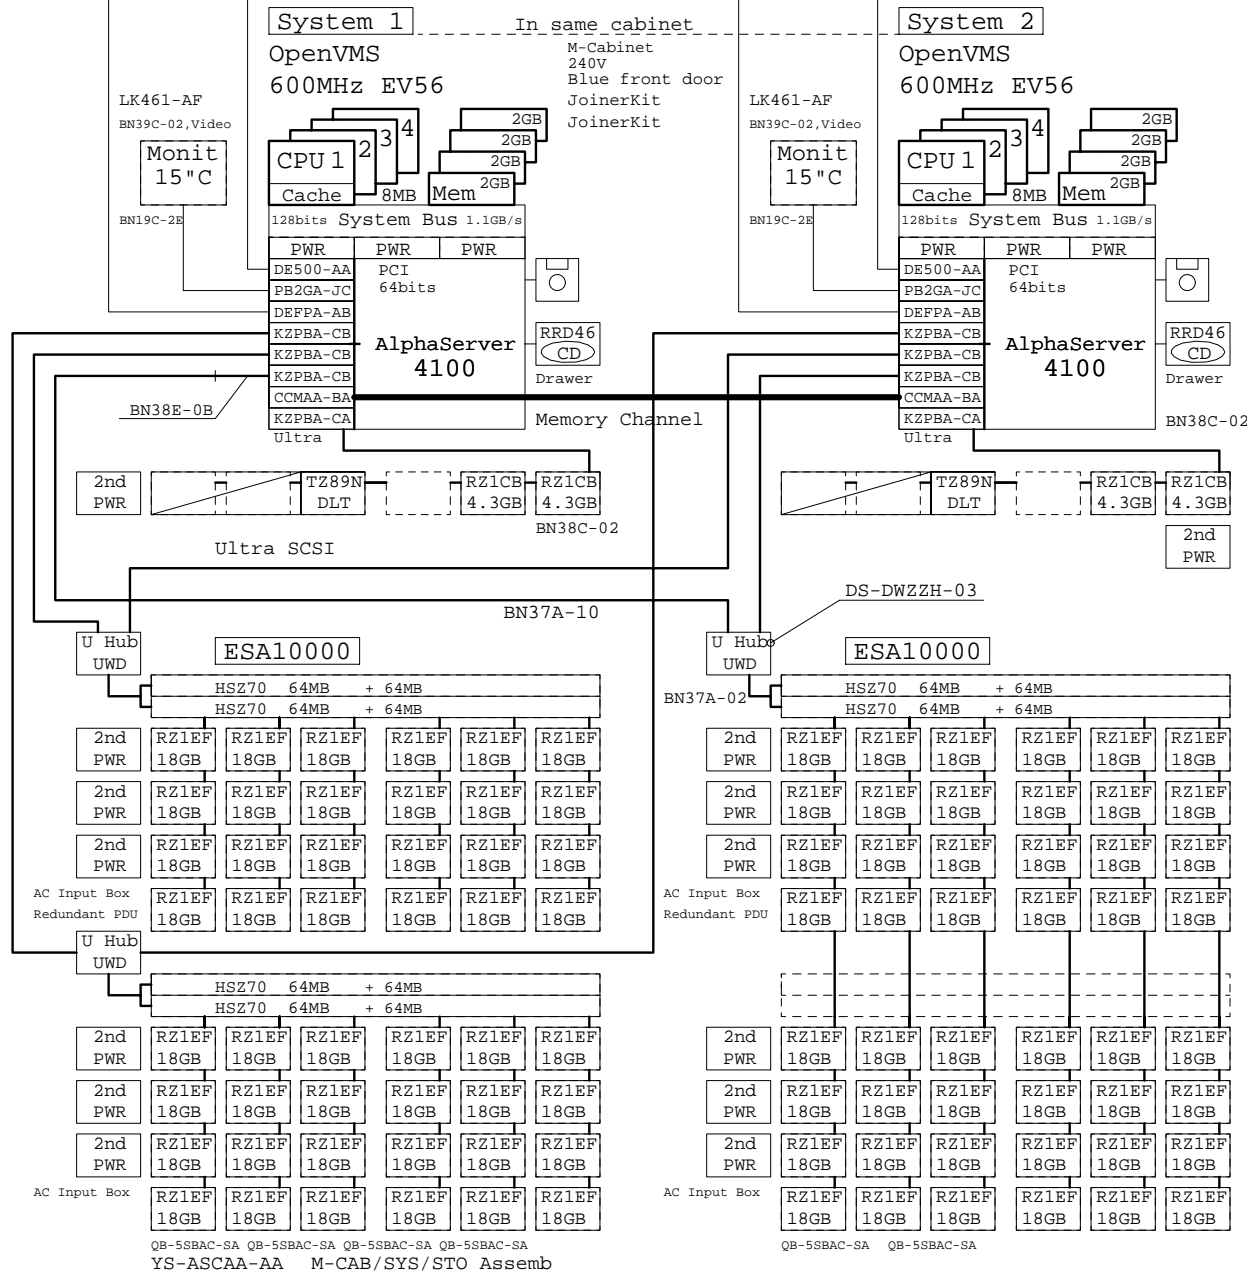

AlphaServer 4100 OpenVMS Cluster

FDDI

Ethernet

Code	Quant.	Description
BA36R-RC	2	RH ULTRASCSCI SHELF CAB SINGLE
BN19C-2E	2	PowerCable 240V, C-Europe
BN38C-02	2	Ultra Cbl VHDCI - 68HD
BN39C-02	2	1.8 Video Extension Cable ****
CCMAA-BA	2	Memory Channel Adapter
CK-BA35X-HH	2	180W Stor.Shelf PWR for AS4x00
DE500-AA	2	PCI/FAST Ethernet, CAT 5 UTP
DEFPA-AB	2	PCI to FDDI SAS
DS-BA35X-HE	4	AC INPUT BOX BA370
DS-BA35X-HH	12	180W power supply Blu SBB
DS-DWZZH-03	3	Uscsi Act hub 0 SE:3/Dif 3.5"
DS-HSSIM-AB	6	64MB Cache Upg for HSZ70
DS-RZ1CB-VW	4	4,3GB 7200 UltraSCSI Disk
DS-RZ1EF-VW	96	18.2GB 7200 UltraSCSI Disk
DS-SW6XP-AB	2	PDU REDUNDANT FOR SW600 50HZ
DS-SWXES-AB	1	ESA GEN BUS BUILDING BLK 50HZ
DS-SWXES-BB	1	ESA HIGH BW BUILDING BLK 50HZ
DS-TZ89N-VW	2	35/70GB SE DLT-tape StorageWor
DY-51LAD-GB	2	AS 4100 5/600 DRW VMS 2GB
H7291-AA	4	AS4XXX POWER SUPPLY
H9A10-MD	1	M-Series Cab,H9A10,Blue,240V
H9C10-JC	2	JOINER KIT FOR H9A10 BLUE
H9C10-TF	1	FrontDoorKit Blue for H9A10
KN306-AC	6	AS 4x00 600MHz VMS SMP UPG
KZPBA-CA	2	PCI to UltraSCSI Adapter UWSE
KZPBA-CB	6	PCI to UltraSCSI Adapter UWDif
LK461-AF	2	VMS STYLE KEYBOARD, Fin/Swed
MS332-GA	6	AS4100 2GB MEMORY OPTION 50NS
PB2GA-JC	2	PCI GRAPHICS MOD, 1MB DRAM
QB-5SBAC-SA	6	HSZ70 SW VMS LIC/MCD/DOC
SN-VRQV5-24	2	COMPAQ V55 CLR MON,NH,TC095
YS-ASCAA-AA	1	M-CAB/SYS/STO Assembly

BN38E-0B BN37A-10 BN37A-02
 Drawer Kit 240V BN38E-0B BN37A-10 BN37A-02
 Drawer Kit 240V BC12N-10 BN38E-0B BN37A-10 BN37A-02

COMPAQ 02-Jan-1999 GTAV412
www.digital.com/golden-eggs

This configuration diagram is generated with fresh GOLDEN EGGS Software.
 This template is included in the present GOLDEN EGGS Software kit.