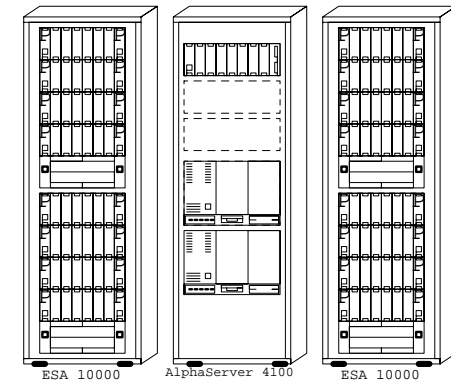

AlphaServer 4100 OpenVMS Cluster

FDDI

Ethernet

Code	Quant.	Description
BA36R-RC	2	RH ULTRASCSCI SHELF CAB SINGLE
BN19C-2E	2	PowerCable 240V, C-Europe
BN38C-02	2	Ultra Cbl VHDCI - 68HD
BN39C-02	2	1.8 Video Extension Cable ****
CCMAA-BA	2	Memory Channel Adapter
CK-BA35X-HH	2	180W Stor.Shelf PWR for AS4x00
DE500-AA	2	PCI/FAST Ethernet, CAT 5 UTP
DEFPA-AB	2	PCI to FDDI SAS
DS-BA35X-HE	4	AC INPUT BOX BA370
DS-BA35X-HH	12	180W power supply Blu SBB
DS-DWZZH-03	3	Uscsi Act hub 0 SE:3/Dif 3.5"
DS-HSSIM-AB	6	64MB Cache Upg for HSZ70
DS-RZ1CB-VW	4	4,3GB 7200 UltraSCSI Disk
DS-RZ1EF-VW	96	18.2GB 7200 UltraSCSI Disk
DS-SW6XP-AB	2	PDU REDUNDANT FOR SW600 50HZ
DS-SWXES-AB	1	ESA GEN BUS BUILDING BLK 50HZ
DS-SWXES-BB	1	ESA HIGH BW BUILDING BLK 50HZ
DS-TZ89N-VW	2	35/70GB SE DLT-tape StorageWor
DY-51LAD-GB	2	AS 4100 5/600 DRW VMS 2GB
H7291-AA	4	AS4XXX POWER SUPPLY
H9A10-MD	1	M-Series Cab,H9A10,Blue,240V
H9C10-JC	2	JOINER KIT FOR H9A10 BLUE
H9C10-TF	1	FrontDoorKit Blue for H9A10
KN306-AC	6	AS 4x00 600MHz VMS SMP UPG
KZPBA-CA	2	PCI to UltraSCSI Adapter UWSE
KZPBA-CB	6	PCI to UltraSCSI Adapter UWDif
LK461-AF	2	VMS STYLE KEYBOARD, Fin/Swed
MS332-GA	6	AS4100 2GB MEMORY OPTION 50NS
PB2GA-JC	2	PCI GRAPHICS MOD, 1MB DRAM
QB-5SBAC-SA	6	HSZ70 SW VMS LIC/MCD/DOC
SN-VRQV5-24	2	COMPAQ V55 CLR MON,NH,TC095
YS-ASCAA-AA	1	M-CAB/SYS/STO Assembly

BN38E-0B BN37A-10 BN37A-02
 Drawer Kit 240V BN38E-0B BN37A-10 BN37A-02
 Drawer Kit 240V BC12N-10 BN38E-0B BN37A-10 BN37A-02

COMPAQ 02-Jan-1999 GTAV412
www.digital.com/golden-eggs

This configuration diagram is generated with fresh GOLDEN EGGS Software.
 This template is included in the present GOLDEN EGGS Software kit.