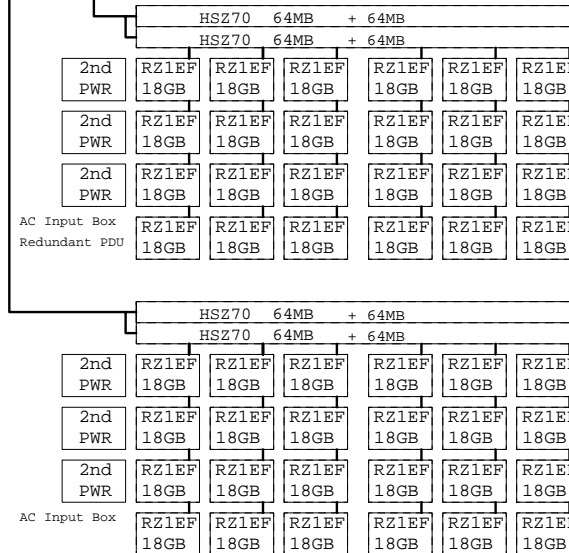

Tape Library

FWD

BN21K-10
BN21K-10
BN21K-10

TL895

UltraSCSI differential

ESA 10000

ESA 10000

Code	Quant.	Device
758P1-AX	2	AS8400/8200 5/625 SMP VMS
BN19C-2E	1	PowerCable 240V, C-Europe
BN21K-10	3	68HD SCSI cable 10m
DEFPA-AB	1	PCI to FDDI SAS
DS-BA35X-HE	4	AC INPUT BOX BA370
DS-BA35X-HH	12	180W power supply Blu SBB
DS-BA35X-HJ	1	48VDC 180W Power Supply Blue
DS-HSSIM-AB	8	64MB Cache Upg for HSZ70
DS-RZ1CB-VW	3	4.3GB 7200 UltraSCSI Disk
DS-RZ1EF-VW	96	18.2GB 7200 UltraSCSI Disk
DS-SW6XP-AB	2	PDU REDUNDANT FOR SW600 50Hz
DS-SWXES-BB	2	ESA HIGH BW BUILDING BLK 50HZ
DS-TL895-BA	1	96 Slot Tape Lib W/5 TZ89 DR
DY-282GG-C9	1	8200 VMS 625 ULTSCSI 4GB SYS
KZPBA-CB	4	PCI to UltraSCSI Adapter Uwdif
KZPSA-BB	3	PCI-HOST FWD Bus Adapter
QA-001AA-GZ	1	OVMS Full Documentation
QA-03XAA-H8	1	SW LP PKG V/A DOC CDROM
QA-MT1AA-H8	1	OVMS Alpha Bin+Onlin DOC CDROM
QA-MT1AD-H8	1	OVMS Alpha Base V7.1-1H2 CD
QB-5SBAC-SA	8	HSZ70 SW VMS LIC/MCD/DOC
QL-MT2AQ-AA	1	OpenVMS Alph Unl Lic
VT510-A4	1	Text Terminal WH Intl No-hemi

digital 29-Sep-1998 GTAV821
http://www.digital.com/golden-eggs

This configuration diagram is generated with fresh GOLDEN EGGS Software. This template is included in the present GOLDEN EGGS Software kit.