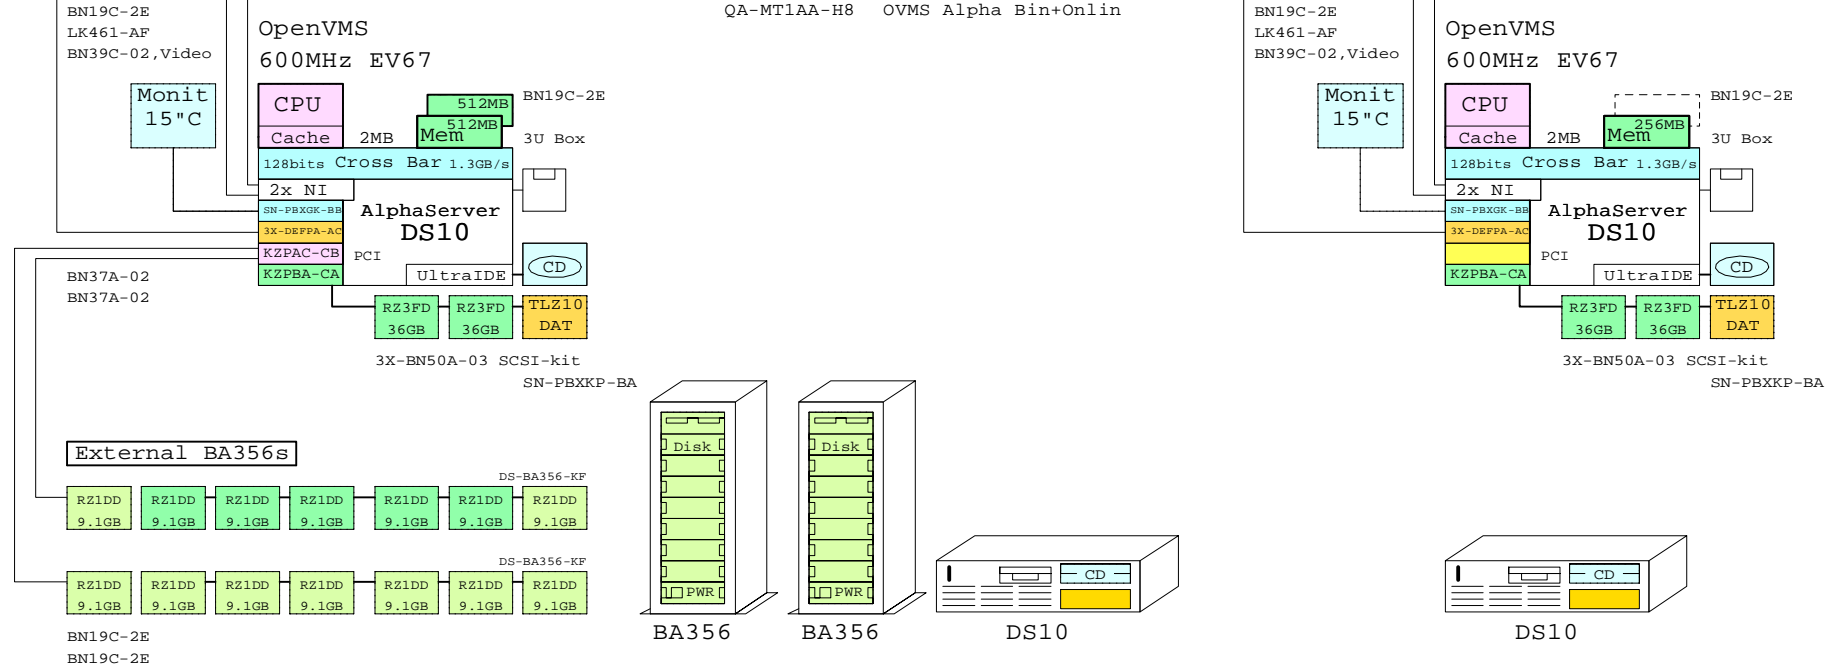

Ethernet DS10 OpenVMS Uscsi-based + External RAID DS10 OpenVMS One-box
 Ethernet
 FDDI

QA-001AA-GZ OVMS Full Documentat
 QA-03XAA-H8 SW LP PKG V/A DOC CD
 QA-MT1AA-H8 OVMS Alpha Bin+Onlin

Bill of Material for Uscsi-system

Part Number	Qty	Description
1	1	DY-73BAA-EA AS DS10 67/600 512MB OpenVMS
1.1	1	3R-VRQV5-24 COMPAQ V55 CLR MON,NH,TCO95
1.2	1	3X-DEFFPA-AC PCI to FDDI SAS MMF with SC,Universal
1.3	1	3X-MS310-DA DS10 512MB DIMM MEM
1.4	1	BN19C-2E PowerCable 240V, C-Europe
1.5	1	BN39C-02 1.8 Video Extension Cable ****
1.6	2	DS-RZ3FD-WA 36.4GB 10kRPM Ultra3 SCSI Disk
1.7	1	KZPAC-CB 3 Chan. SCSI RAID 8MB UltraW
1.8	1	KZPBA-CA PCI to UltraSCSI Adapter UWSE
1.9	1	SN-PBXGK-BB Elsa Gloria Synergy 8M Video Graphics
1.10	1	TLZ10-LB 12/24GB 4mm DAT 5.25" HH
2	1	DS-BA356-KF Pedestal Storage, UltraW, Single-Bus
2.1	7	DS-RZ1DD-VW 9.1GB 10000r UltraSCSI disk
3	1	DS-BA356-KF Pedestal Storage, UltraW, Single-Bus
3.1	7	DS-RZ1DD-VW 9.1GB 10000r UltraSCSI disk
4	1	3X-BN50A-03 SCSI cable kit, LED,3x disk
5	1	SN-PBXKP-BA WIDE TO NARROW SCSI ADAPTER
6	3	BN19C-2E PowerCable 240V, C-Europe
7	2	BN37A-02 Ultra Chl VHDCI - VHDCI
8	1	LK461-AF VMS STYLE KEYBOARD, Fin/Swed

Bill of Material for One-box system

Part Number	Qty	Description
1	1	DY-73BAA-DA AS DS10 67/600 256MB OpenVMS
1.1	1	3R-VRQV5-24 COMPAQ V55 CLR MON,NH,TCO95
1.2	1	3X-DEFFPA-AC PCI to FDDI SAS MMF with SC,Universal
1.3	1	BN19C-2E PowerCable 240V, C-Europe
1.4	1	BN39C-02 1.8 Video Extension Cable ****
1.5	2	DS-RZ3FD-WA 36.4GB 10kRPM Ultra3 SCSI Disk
1.6	1	KZPBA-CA PCI to UltraSCSI Adapter UWSE
1.7	1	SN-PBXGK-BB Elsa Gloria Synergy 8M Video Graphics
1.8	1	TLZ10-LB 12/24GB 4mm DAT 5.25" HH
2	1	3X-BN50A-03 SCSI cable kit, LED,3x disk
3	1	SN-PBXKP-BA WIDE TO NARROW SCSI ADAPTER
4	1	BN19C-2E PowerCable 240V, C-Europe
5	1	LK461-AF VMS STYLE KEYBOARD, Fin/Swed