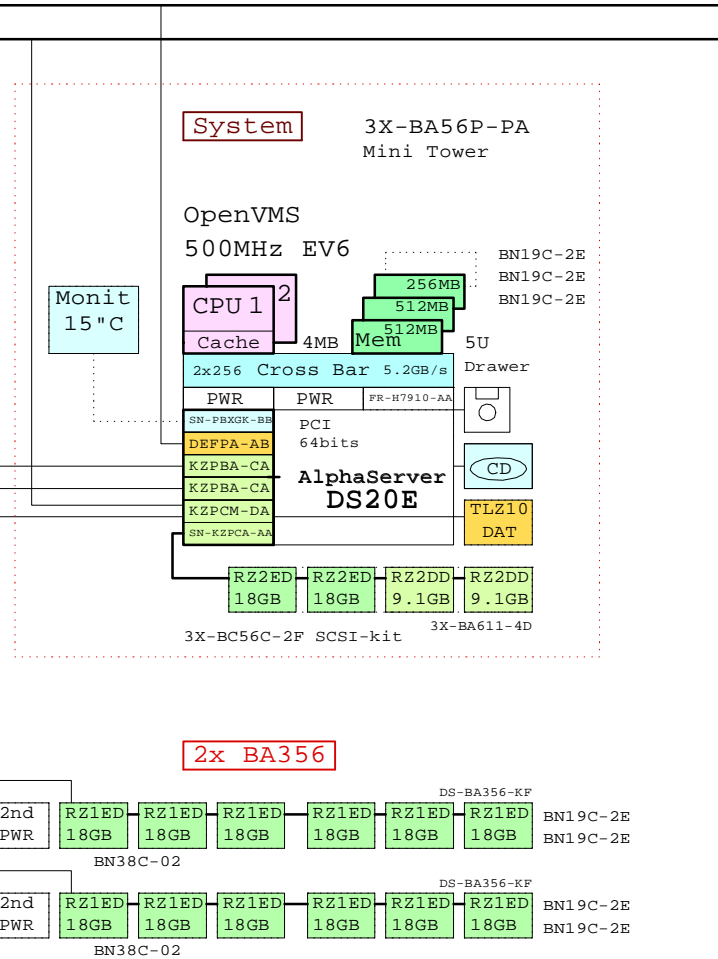

FDDI
Ethernet

DS20E expanded OpenVMS system

LK461-AF
BN39C-02, Video
BN19C-2E

Bill of material

| | Part Number | Qty | Description |
|---------|-------------|-----|---------------------------------------|
| 1 | 3X-BA56P-PA | 1 | DS20E Mini tower pedestal kit |
| 1.1 | 3X-BC56C-2F | 1 | DS20E SCSI Cable Kit |
| 1.2 | BN19C-2E | 3 | PowerCable 240V, C-Europe |
| 1.3 | DY-56NRA-EA | 1 | AS DS20E 6/500 512MB,Rack,OVMS |
| 1.3.1 | 3R-VRQV5-24 | 1 | COMPAQ V55 CLR MON,NH,TC095 |
| 1.3.2 | 3X-BA611-4D | 1 | Disk Cage for DS20E, 4x disk |
| 1.3.2.1 | DS-RZ2DD-16 | 2 | ES40 Disk 9.1GB 10k Ultra2 SCSI |
| 1.3.2.2 | DS-RZ2ED-16 | 2 | ES40 Disk 18GB 10k Ultra2 SCSI |
| 1.3.3 | DEFPA-AB | 1 | PCI to FDDI SAS |
| 1.3.4 | FR-H7910-AA | 1 | Third power supply for DS20E |
| 1.3.5 | KN310-BC | 1 | AS DS20E 6/500 SMP UPG OpenVMS |
| 1.3.6 | KZPBA-CA | 2 | PCI to UltraSCSI Adapter UWSE |
| 1.3.7 | KZPCM-DA | 1 | Dual Uscsi with FastEther PCI |
| 1.3.8 | MS340-CA | 1 | DS20 256MB SDIMM MEM 4x64MB |
| 1.3.9 | MS340-DA | 1 | DS20 512MB SDIMM MEM 4x128MB |
| 1.3.10 | SN-KZPCA-AA | 1 | Single channel LVD adapter |
| 1.3.11 | SN-PBXGK-BB | 1 | Elsa Gloria Synergy 8M Video Graphics |
| 1.3.12 | TLZ10-LB | 1 | 12/24GB 4mm DAT 5.25" HH |
| 2 | DS-BA356-KF | 1 | Pedestal Storage, UltraW, Single-Bus |
| 2.1 | BN19C-2E | 2 | PowerCable 240V, C-Europe |
| 2.2 | BN38C-02 | 1 | Ultra Cbl VHDCI - 68HD |
| 2.3 | CK-BA35X-HH | 1 | 180W Stor.Shelf PWR for AS4x00 |
| 2.4 | DS-RZ1ED-VW | 6 | 18.2GB 10000r UltraSCSI disk |
| 3 | DS-BA356-KF | 1 | Pedestal Storage, UltraW, Single-Bus |
| 3.1 | BN19C-2E | 2 | PowerCable 240V, C-Europe |
| 3.2 | BN38C-02 | 1 | Ultra Cbl VHDCI - 68HD |
| 3.3 | CK-BA35X-HH | 1 | 180W Stor.Shelf PWR for AS4x00 |
| 3.4 | DS-RZ1ED-VW | 6 | 18.2GB 10000r UltraSCSI disk |
| 4 | DS-TZ89N-TA | 1 | 35/70GB SE DLT-tape TT FWSE |
| 5 | BN39C-02 | 1 | 1.8 Video Extension Cable **** |
| 6 | BN19C-2E | 2 | PowerCable 240V, C-Europe |
| 7 | BN38C-02 | 1 | Ultra Cbl VHDCI - 68HD |
| 8 | LK461-AF | 1 | VMS STYLE KEYBOARD, Fin/Swed |