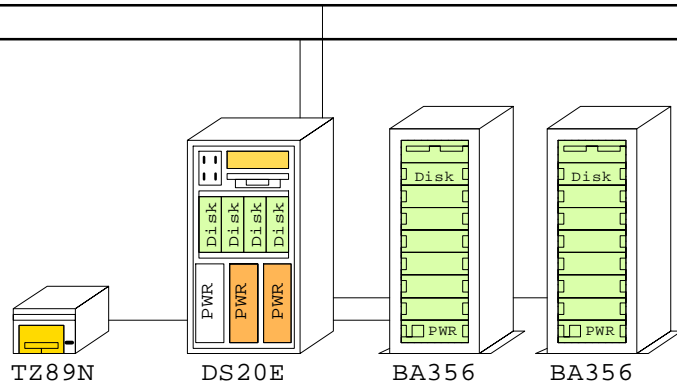

FDDI
Ethernet

DS20E expanded OpenVMS system

LK461-AF
BN39C-02, Video
BN19C-2E

Bill of material

| | Part Number | Qty | Description |
|---------|-------------|-----|---------------------------------------|
| 1 | 3X-BA56P-PA | 1 | DS20E Mini tower pedestal kit |
| 1.1 | 3X-BC56C-2F | 1 | DS20E SCSI Cable Kit |
| 1.2 | BN19C-2E | 3 | PowerCable 240V, C-Europe |
| 1.3 | DY-56NRA-EA | 1 | AS DS20E 6/500 512MB,Rack,OVMS |
| 1.3.1 | 3R-VRQV5-24 | 1 | COMPAQ V55 CLR MON,NH,TC095 |
| 1.3.2 | 3X-BA611-4D | 1 | Disk Cage for DS20E, 4x disk |
| 1.3.2.1 | DS-RZ2DD-16 | 2 | ES40 Disk 9.1GB 10k Ultra2 SCSI |
| 1.3.2.2 | DS-RZ2ED-16 | 2 | ES40 Disk 18GB 10k Ultra2 SCSI |
| 1.3.3 | DEFPA-AB | 1 | PCI to FDDI SAS |
| 1.3.4 | FR-H7910-AA | 1 | Third power supply for DS20E |
| 1.3.5 | KN310-BC | 1 | AS DS20E 6/500 SMP UPG OpenVMS |
| 1.3.6 | KZPBA-CA | 2 | PCI to UltraSCSI Adapter UWSE |
| 1.3.7 | KZPCM-DA | 1 | Dual Uscsi with FastEther PCI |
| 1.3.8 | MS340-CA | 1 | DS20 256MB SDIMM MEM 4x64MB |
| 1.3.9 | MS340-DA | 1 | DS20 512MB SDIMM MEM 4x128MB |
| 1.3.10 | SN-KZPCA-AA | 1 | Single channel LVD adapter |
| 1.3.11 | SN-PBXGK-BB | 1 | Elsa Gloria Synergy 8M Video Graphics |
| 1.3.12 | TLZ10-LB | 1 | 12/24GB 4mm DAT 5.25" HH |
| 2 | DS-BA356-KF | 1 | Pedestal Storage, UltraW, Single-Bus |
| 2.1 | BN19C-2E | 2 | PowerCable 240V, C-Europe |
| 2.2 | BN38C-02 | 1 | Ultra Cbl VHDCI - 68HD |
| 2.3 | CK-BA35X-HH | 1 | 180W Stor.Shelf PWR for AS4x00 |
| 2.4 | DS-RZ1ED-VW | 6 | 18.2GB 10000r UltraSCSI disk |
| 3 | DS-BA356-KF | 1 | Pedestal Storage, UltraW, Single-Bus |
| 3.1 | BN19C-2E | 2 | PowerCable 240V, C-Europe |
| 3.2 | BN38C-02 | 1 | Ultra Cbl VHDCI - 68HD |
| 3.3 | CK-BA35X-HH | 1 | 180W Stor.Shelf PWR for AS4x00 |
| 3.4 | DS-RZ1ED-VW | 6 | 18.2GB 10000r UltraSCSI disk |
| 4 | DS-TZ89N-TA | 1 | 35/70GB SE DLT-tape TT FWSE |
| 5 | BN39C-02 | 1 | 1.8 Video Extension Cable **** |
| 6 | BN19C-2E | 2 | PowerCable 240V, C-Europe |
| 7 | BN38C-02 | 1 | Ultra Cbl VHDCI - 68HD |
| 8 | LK461-AF | 1 | VMS STYLE KEYBOARD, Fin/Swed |