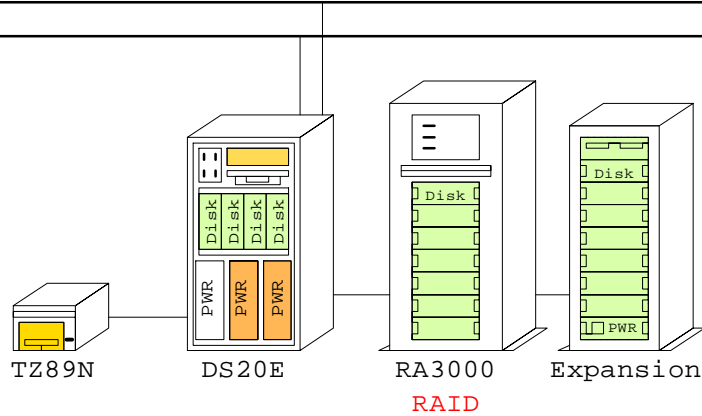

DS20E expanded OpenVMS RAID system

FDDI

Ethernet

Bill of material

	Part Number	Qty	Description
1	3X-BA56P-PA	1	DS20E Mini tower pedestal kit
1.1	3X-BC56C-2F	1	DS20E SCSI Cable Kit
1.2	BN19C-2E	3	PowerCable 240V, C-Europe
1.3	DY-56NRA-EA	1	AS DS20E 6/500 512MB,Rack,OVMS
1.3.1	3R-VRQV5-24	1	COMPAQ V55 CLR MON,NH,TCO95
1.3.2	3X-BA611-4D	1	Disk Cage for DS20E, 4x disk
1.3.2.1	DS-RZ2DD-16	2	ES40 Disk 9.1GB 10k Ultra2 SCSI
1.3.2.2	DS-RZ2ED-16	2	ES40 Disk 18GB 10k Ultra2 SCSI
1.3.3	DEFPA-AB	1	PCI to FDDI SAS
1.3.4	FR-H7910-AA	1	Third power supply for DS20E
1.3.5	KN310-BC	1	AS DS20E 6/500 SMP UPG OpenVMS
1.3.6	KZPBA-CB	1	PCI to UltraSCSI Adapter UWdif
1.3.7	KZPCM-DA	1	Dual Uscsi with FastEther PCI
1.3.8	MS340-CA	1	DS20 256MB SDIMM MEM 4x64MB
1.3.9	MS340-DA	1	DS20 512MB SDIMM MEM 4x128MB
1.3.10	SN-KZPCA-AA	1	Single channel LVD adapter
1.3.11	SN-PBXGK-BB	1	Elsa Gloria Synergy 8M Video Graphics
1.3.12	TLZ10-LB	1	12/24GB 4mm DAT 5.25" HH
2	DS-SWXRA-GC	1	RA3000 Pedestal one HSZ22 240V
2.1	DS-HSZ22-AA	1	HSZ22 controller 16MB
2.2	DS-RZ1ED-VW	2	18.2GB 10000r UltraSCSI disk
2.3	DS-SWXRA-GD	1	RA3000 Pedestal Expans 120/240
2.3.1	DS-RZ1ED-VW	2	18.2GB 10000r UltraSCSI disk
3	QB-5TWAC-SA	1	Sol sw RA3000 Alp Ovms
4	DS-TZ89N-TA	1	35/70GB SE DLT-tape TT FWSE
5	BN39C-02	1	1.8 Video Extension Cable ****
6	BN19C-2E	4	PowerCable 240V, C-Europe
7	BN38C-02	1	Ultra Cbl VHDCI - 68HD
8	LK461-AF	1	VMS STYLE KEYBOARD, Fin/Swed

LK461-AF
BN39C-02,Video
BN19C-2E

TZ89N
DLT
35/70GB
BN19C-2E
BN38C-02

RA3000 RAID and Expansion

COMPAQ	28-Jan-2000	GTAVDS20E2
	Matti.Patari@compaq.com	
AlphaServer DS20E OpenVMS RAID		
GOLDEN EGGS Visuals, Helsinki		