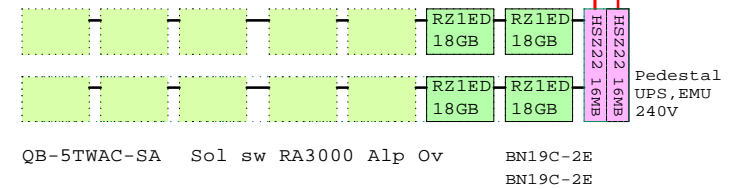

RA3000 RAID and Expansion

COMPAQ	28-Jan-2000	GTAVDS20E2
	Matti.Patari@compaq.com	
AlphaServer DS20E OpenVMS RAID		
GOLDEN EGGS Visuals, Helsinki