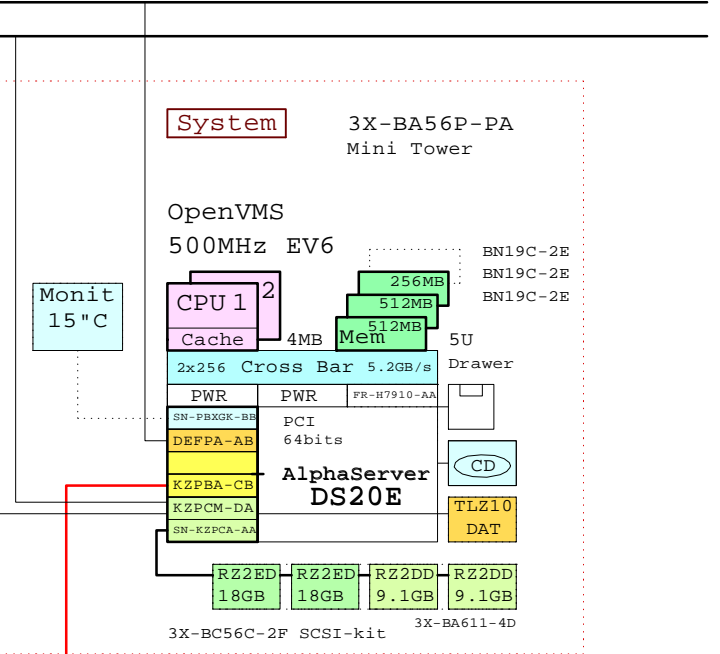

DS20E expanded OpenVMS RAID system

FDDI

Ethernet

Bill of material

	Part Number	Qty	Description
1	3X-BA56P-PA	1	DS20E Mini tower pedestal kit
1.1	3X-BC56C-2F	1	DS20E SCSI Cable Kit
1.2	BN19C-2E	3	PowerCable 240V, C-Europe
1.3	DY-56NRA-EA	1	AS DS20E 6/500 512MB,Rack,OVMS
1.3.1	3R-VRQV5-24	1	COMPAQ V55 CLR MON,NH,TCO95
1.3.2	3X-BA611-4D	1	Disk Cage for DS20E, 4x disk
1.3.2.1	DS-RZ2DD-16	2	ES40 Disk 9.1GB 10k Ultra2 SCSI
1.3.2.2	DS-RZ2ED-16	2	ES40 Disk 18GB 10k Ultra2 SCSI
1.3.3	DEFPA-AB	1	PCI to FDDI SAS
1.3.4	FR-H7910-AA	1	Third power supply for DS20E
1.3.5	KN310-BC	1	AS DS20E 6/500 SMP UPG OpenVMS
1.3.6	KZPBA-CB	1	PCI to UltraSCSI Adapter UWdif
1.3.7	KZPCM-DA	1	Dual Uscsi with FastEther PCI
1.3.8	MS340-CA	1	DS20 256MB SDIMM MEM 4x64MB
1.3.9	MS340-DA	1	DS20 512MB SDIMM MEM 4x128MB
1.3.10	SN-KZPCA-AA	1	Single channel LVD adapter
1.3.11	SN-PBXGK-BB	1	Elsa Gloria Synergy 8M Video Graphics
1.3.12	TLZ10-LB	1	12/24GB 4mm DAT 5.25" HH
2	DS-SWXRA-GC	1	RA3000 Pedestal one HSZ22 240V
2.1	DS-HSZ22-AA	1	HSZ22 controller 16MB
2.2	DS-RZ1ED-VW	2	18.2GB 10000r UltraSCSI disk
2.3	DS-SWXRA-GD	1	RA3000 Pedestal Expans 120/240
2.3.1	DS-RZ1ED-VW	2	18.2GB 10000r UltraSCSI disk
3	QB-5TWAC-SA	1	Sol sw RA3000 Alp Ovms
4	DS-TZ89N-TA	1	35/70GB SE DLT-tape TT FWSE
5	BN39C-02	1	1.8 Video Extension Cable ****
6	BN19C-2E	4	PowerCable 240V, C-Europe
7	BN38C-02	1	Ultra Cbl VHDCI - 68HD
8	LK461-AF	1	VMS STYLE KEYBOARD, Fin/Swed

LK461-AF
BN39C-02,Video
BN19C-2E

TZ89N
DLT
35/70GB
BN19C-2E
BN38C-02

RA3000 RAID and Expansion

COMPAQ	28-Jan-2000	GTAVDS20E2
	Matti.Patari@compaq.com	
AlphaServer DS20E OpenVMS RAID		
GOLDEN EGGS Visuals, Helsinki		