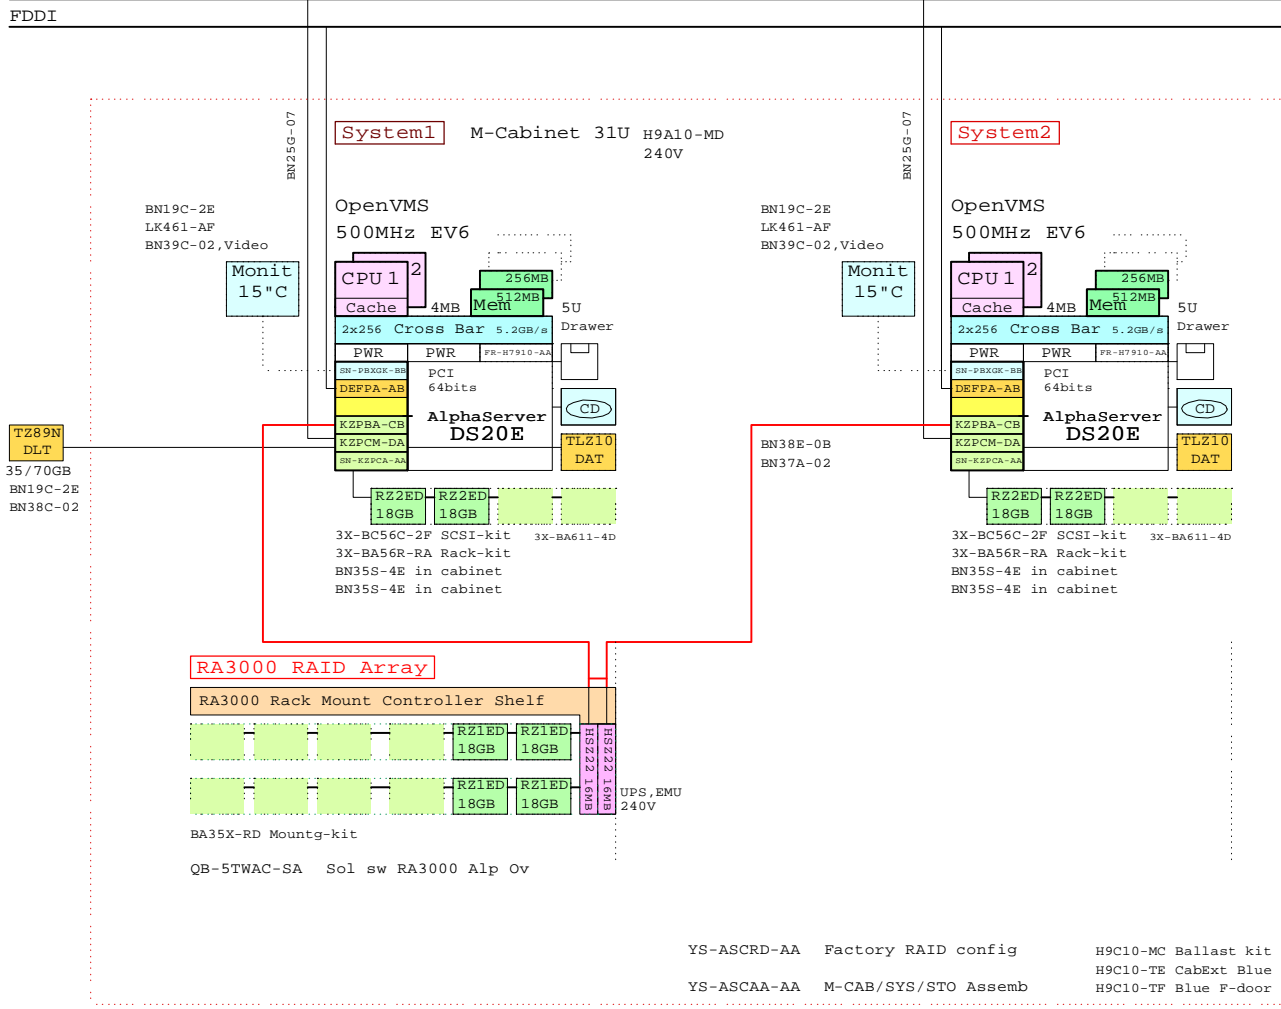

DS20E OpenVMS Cluster with in-cabinet RA3000 RAID storage

Ethernet
FDDI

BOM for this cabinet system

Part Number	Qty	Description
1	1	H9A10-MD 1 M-Series Cab,H9A10,Blue,240V 31U
1.1	2	3X-BA56R-RA 2 Rack mount kit, DS20E, for M-series
1.2	1	BA35X-RD 1 Mounting kit, metric
1.3	2	BN19C-2E 2 PowerCable 240V, C-Europe
1.4	2	BN25G-07 2 17-03212-05 8MP-8MP PATCH CBL
1.5	4	BN35S-4E 4 PowerCord C13 to C14, Non US
1.6	1	BN37A-02 1 Ultra Cbl VHDCI - VHDCI
1.7	1	BN38E-0B 1 Ultra Cbl VHDCI - 68HD
1.8	2	BN39C-02 2 1.8 Video Extension Cable ****
1.9	1	DS-SWXRA-GK 1 RA3000 Rackmount one HSZ22 240V
1.9.1	1	DS-HSZ22-AA 1 HSZ22 controller 16MB
1.9.2	1	DS-SWXRA-GN 1 RA3000 Rackmount Expan L20/240
1.9.2.1	2	DS-RZ1ED-VW 2 18.2GB 10000r UltraSCSI disk
1.9.3	1	DS-SWXRA-GN 1 RA3000 Rackmount Expan L20/240
1.9.3.1	2	DS-RZ1ED-VW 2 18.2GB 10000r UltraSCSI disk
1.10	1	DY-56NRA-EA 1 AS DS20E 6/500 512MB,Rack_OVMS
1.10.1	1	3R-VRQV5-24 1 COMPAQ V55 CLR MON,NH,TCO95
1.10.2	1	3X-BA611-4D 1 Disk Cage for DS20E, 4x disk
1.10.2.1	1	3X-BC56C-2F 1 DS20E SCSI Cable Kit
1.10.2.2	2	DS-RZ2ED-16 2 ES40 Disk 18GB 10k Ultra2 SCSI
1.10.3	1	DEFPA-AB 1 PCI to FDDI SAS
1.10.4	1	FR-H7910-AA 1 Third power supply for DS20E
1.10.5	1	KN310-BC 1 AS DS20E 6/500 SMP UFG OpenVMS
1.10.6	1	KZPBA-CB 1 PCI to UltraSCSI Adapter UWdif
1.10.7	1	KZPCM-DA 1 Dual Uscsi with FastEther PCI
1.10.8	1	MS340-CA 1 DS20 256MB SDIMM MEM 4x64MB
1.10.9	1	SN-KZPCA-AA 1 Single channel LVD adapter
1.10.10	1	SN-PBXGK-BB 1 Elsa Gloria Synergy 8M Video Graphics
1.10.11	1	TLZ10-LB 1 12/24GB 4mm DAT 5.25" HH
1.11	1	DY-56NRA-EA 1 AS DS20E 6/500 512MB,Rack_OVMS
1.11.1	1	3R-VRQV5-24 1 COMPAQ V55 CLR MON,NH,TCO95
1.11.2	1	3X-BA611-4D 1 Disk Cage for DS20E, 4x disk
1.11.2.1	1	3X-BC56C-2F 1 DS20E SCSI Cable Kit
1.11.2.2	2	DS-RZ2ED-16 2 ES40 Disk 18GB 10k Ultra2 SCSI
1.11.3	1	DEFPA-AB 1 PCI to FDDI SAS
1.11.4	1	FR-H7910-AA 1 Third power supply for DS20E
1.11.5	1	KN310-BC 1 AS DS20E 6/500 SMP UFG OpenVMS
1.11.6	1	KZPBA-CB 1 PCI to UltraSCSI Adapter UWdif
1.11.7	1	KZPCM-DA 1 Dual Uscsi with FastEther PCI
1.11.8	1	MS340-CA 1 DS20 256MB SDIMM MEM 4x64MB
1.11.9	1	SN-KZPCA-AA 1 Single channel LVD adapter
1.11.10	1	SN-PBXGK-BB 1 Elsa Gloria Synergy 8M Video Graphics
1.11.11	1	TLZ10-LB 1 12/24GB 4mm DAT 5.25" HH
1.12	1	H9C10-MC 1 Ballast Kit for cabinets
1.13	1	H9C10-TE 1 Rear cab extender for H9A10 Blue
1.14	1	H9C10-TF 1 FrontDoorKit Blue for H9A10
1.15	2	LK461-AF 2 VMS STYLE KEYBOARD, Fin/Swed
1.16	1	QB-5TWAC-SA 1 Sol sw RA3000 Alp Ovms
1.17	1	YS-ASCAA-AA 1 M-CAB/SYS/STO Assembly
1.18	1	YS-ASCRD-AA 1 Factory configured RAID sets
2	1	DS-TZ89N-TA 1 35/70GB SE DLT-tape TT FWSE
3	1	BN19C-2E 1 PowerCable 240V, C-Europe
4	1	BN38C-02 1 Ultra Cbl VHDCI - 68HD