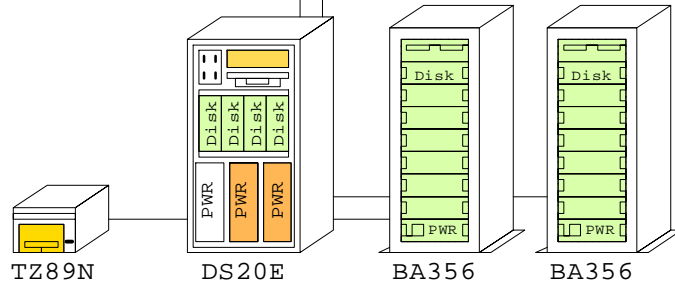

DS20E expanded OpenVMS system

FDDI

Ethernet

LK461-AF
BN39C-02, Video
BN19C-2E

Bill of material

	Part Number	Qty	Description
1	3X-BA56P-PB	1	DS20E Mini tower pedestal kit,667MHz
1.1	BN19C-2E	3	PowerCable 240V, C-Europe
1.2	DY-56PAA-EA	1	AS DS20E 6/667 512MB,Rack,OVMS
1.2.1	3R-VRQV5-24	1	COMPAQ V55 CLR MON,NH,TC095
1.2.2	3X-BA611-4D	1	Disk Cage for DS20E, 4x disk
1.2.2.1	3R-A0585-AA	4	18.2GB Uscsi3 10k Universal disk
1.2.3	3X-BC56C-2F	1	DS20E SCSI Cable Kit
1.2.4	3X-DEFFA-DC	1	PCI to FDDI DAS MMF with SC,Universal
1.2.5	3X-KZPCA-AA	1	Single channel LVD adapter
1.2.6	FR-H7910-AA	1	Third power supply for DS20E
1.2.7	KN311-BC	1	AS DS20E 6/667 SMP UPG OpenVMS
1.2.8	KZPBA-CA	2	PCI to UltraSCSI Adapter UWSE
1.2.9	KZPCM-DA	1	Dual Uscsi with FastEther PCI
1.2.10	MS340-CA	1	DS20 256MB SDIMM MEM 4x64MB
1.2.11	MS340-DA	1	DS20 512MB SDIMM MEM 4x128MB
1.2.12	SN-PBXGK-BB	1	Elsa Gloria Synergy 8M Video Graphics
1.2.13	TLZ10-LB	1	12/24GB 4mm DAT 5.25" HH
2	DS-BA356-KF	1	Pedestal Storage, UltraW, Single-Bus
2.1	BN19C-2E	2	PowerCable 240V, C-Europe
2.2	BN38C-02	1	Ultra Cbl VHDCI - 68HD
2.3	CK-BA35X-HH	1	180W Stor.Shelf PWR for AS4x00
2.4	DS-RZ1ED-VW	6	18.2GB 10000r UltraSCSI disk
3	DS-BA356-KF	1	Pedestal Storage, UltraW, Single-Bus
3.1	BN19C-2E	2	PowerCable 240V, C-Europe
3.2	BN38C-02	1	Ultra Cbl VHDCI - 68HD
3.3	CK-BA35X-HH	1	180W Stor.Shelf PWR for AS4x00
3.4	DS-RZ1ED-VW	6	18.2GB 10000r UltraSCSI disk
4	DS-TZ89N-TA	1	35/70GB SE DLT-tape TT FWSE
5	BN39C-02	1	1.8 Video Extension Cable ****
6	BN19C-2E	2	PowerCable 240V, C-Europe
7	BN38C-02	1	Ultra Cbl VHDCI - 68HD
8	LK461-AF	1	VMS STYLE KEYBOARD, Fin/Swed