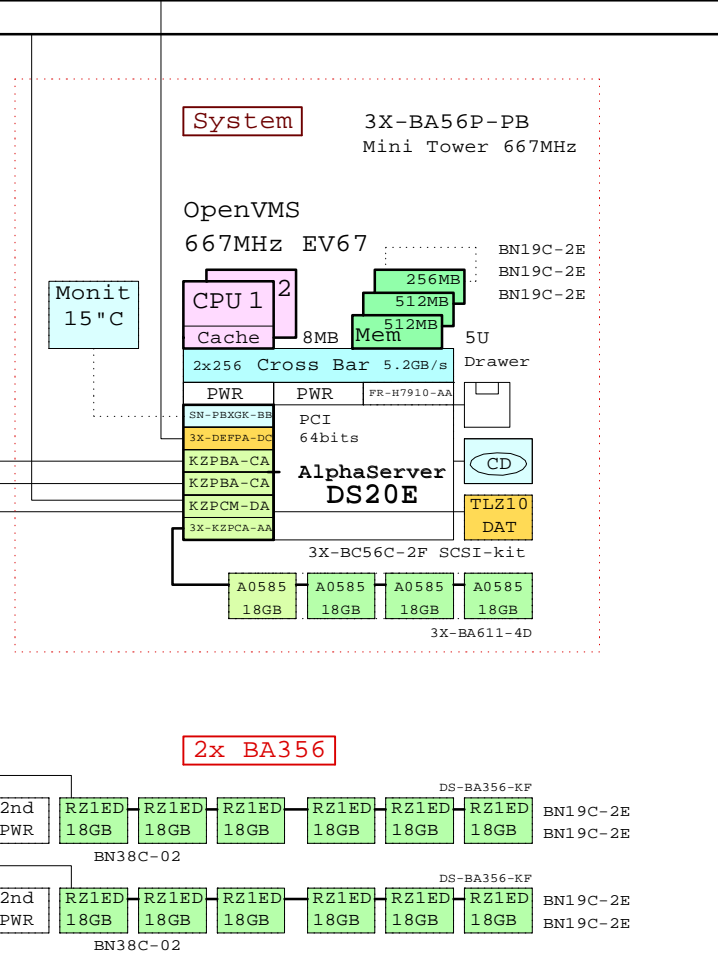

DS20E expanded OpenVMS system

FDDI

Ethernet

LK461-AF
BN39C-02, Video
BN19C-2E

Bill of material

	Part Number	Qty	Description
1	3X-BA56P-PB	1	DS20E Mini tower pedestal kit,667MHz
1.1	BN19C-2E	3	PowerCable 240V, C-Europe
1.2	DY-56PAA-EA	1	AS DS20E 6/667 512MB,Rack,OVMS
1.2.1	3R-VRQV5-24	1	COMPAQ V55 CLR MON,NH,TC095
1.2.2	3X-BA611-4D	1	Disk Cage for DS20E, 4x disk
1.2.2.1	3R-A0585-AA	4	18.2GB Uscsi3 10k Universal disk
1.2.3	3X-BC56C-2F	1	DS20E SCSI Cable Kit
1.2.4	3X-DEFFA-DC	1	PCI to FDDI DAS MMF with SC,Universal
1.2.5	3X-KZPCA-AA	1	Single channel LVD adapter
1.2.6	FR-H7910-AA	1	Third power supply for DS20E
1.2.7	KN311-BC	1	AS DS20E 6/667 SMP UPG OpenVMS
1.2.8	KZPBA-CA	2	PCI to UltraSCSI Adapter UWSE
1.2.9	KZPCM-DA	1	Dual Uscsi with FastEther PCI
1.2.10	MS340-CA	1	DS20 256MB SDIMM MEM 4x64MB
1.2.11	MS340-DA	1	DS20 512MB SDIMM MEM 4x128MB
1.2.12	SN-PBXGK-BB	1	Elsa Gloria Synergy 8M Video Graphics
1.2.13	TLZ10-LB	1	12/24GB 4mm DAT 5.25" HH
2	DS-BA356-KF	1	Pedestal Storage, UltraW, Single-Bus
2.1	BN19C-2E	2	PowerCable 240V, C-Europe
2.2	BN38C-02	1	Ultra Cbl VHDCI - 68HD
2.3	CK-BA35X-HH	1	180W Stor.Shelf PWR for AS4x00
2.4	DS-RZ1ED-VW	6	18.2GB 10000r UltraSCSI disk
3	DS-BA356-KF	1	Pedestal Storage, UltraW, Single-Bus
3.1	BN19C-2E	2	PowerCable 240V, C-Europe
3.2	BN38C-02	1	Ultra Cbl VHDCI - 68HD
3.3	CK-BA35X-HH	1	180W Stor.Shelf PWR for AS4x00
3.4	DS-RZ1ED-VW	6	18.2GB 10000r UltraSCSI disk
4	DS-TZ89N-TA	1	35/70GB SE DLT-tape TT FWSE
5	BN39C-02	1	1.8 Video Extension Cable ****
6	BN19C-2E	2	PowerCable 240V, C-Europe
7	BN38C-02	1	Ultra Cbl VHDCI - 68HD
8	LK461-AF	1	VMS STYLE KEYBOARD, Fin/Swed