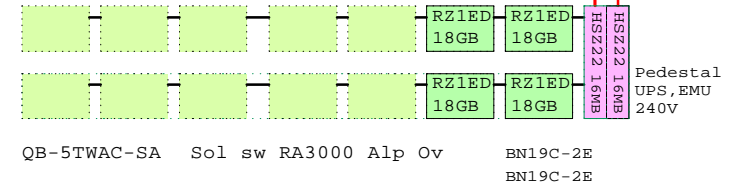

RA3000 RAID and Expansion