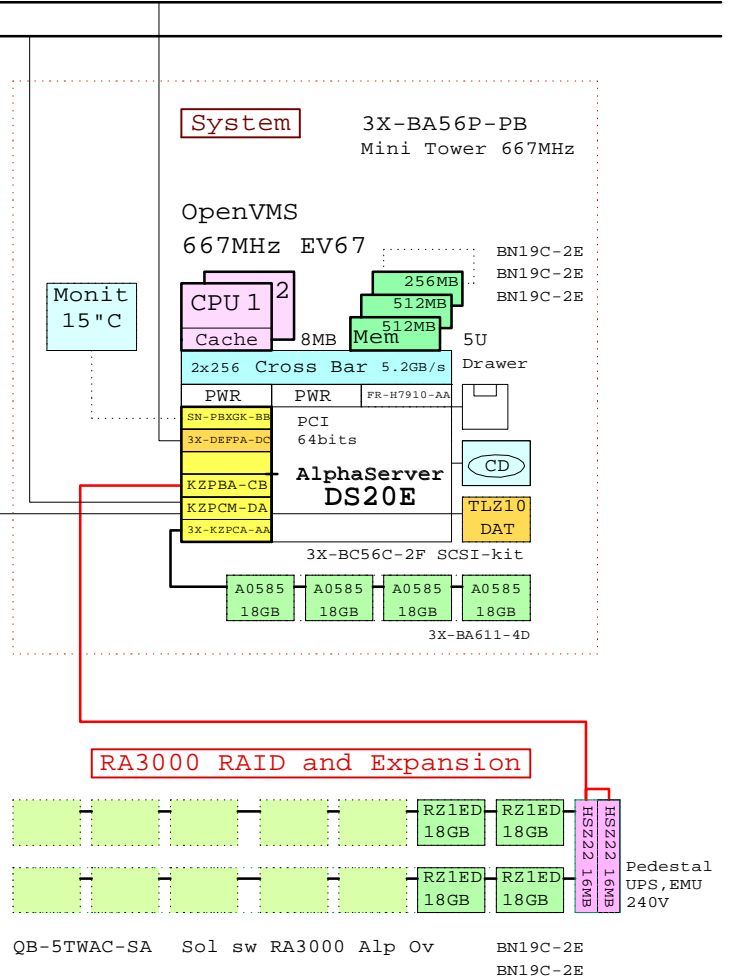

DS20E expanded OpenVMS RAID system

FDDI

Ethernet

LK461-AF
BN39C-02, Video
BN19C-2E

Bill of material

	Part Number	Qty	Description
1	3X-BA56P-PB	1	DS20E Mini tower pedestal kit,667MHz
1.1	BN19C-2E	3	PowerCable 240V, C-Europe
1.2	DY-56PAA-EA	1	AS DS20E 6/667 512MB,Rack,OVMS
1.2.1	3R-VRQV5-24	1	COMPAQ V55 CLR MON,NH,TCO95
1.2.2	3X-BA611-4D	1	Disk Cage for DS20E, 4x disk
1.2.2.1	3R-A0585-AA	4	18.2GB Uscsi3 10k Universal disk
1.2.3	3X-BC56C-2F	1	DS20E SCSI Cable Kit
1.2.4	3X-DEFFA-DC	1	PCI to FDDI DAS MMF with SC,Universal
1.2.5	3X-KZPCA-AA	1	Single channel LVD adapter
1.2.6	FR-H7910-AA	1	Third power supply for DS20E
1.2.7	KN311-BC	1	AS DS20E 6/667 SMP UPG OpenVMS
1.2.8	KZPBA-CB	1	PCI to UltraSCSI Adapter UWdif
1.2.9	KZPCM-DA	1	Dual Uscsi with FastEther PCI
1.2.10	MS340-CA	1	DS20 256MB SDIMM MEM 4x64MB
1.2.11	MS340-DA	1	DS20 512MB SDIMM MEM 4x128MB
1.2.12	SN-PBXGK-BB	1	Elsa Gloria Synergy 8M Video Graphics
1.2.13	TLZ10-LB	1	12/24GB 4mm DAT 5.25" HH
2	DS-SWXRA-GC	1	RA3000 Pedestal one HSZ22 240V
2.1	DS-HSZ22-AA	1	HSZ22 controller 16MB
2.2	DS-RZ1ED-VW	2	18.2GB 10000r UltraSCSI disk
2.3	DS-SWXRA-GD	1	RA3000 Pedestal Expans 120/240
2.3.1	DS-RZ1ED-VW	2	18.2GB 10000r UltraSCSI disk
3	QB-5TWAC-SA	1	Sol sw RA3000 Alp Ovms
4	DS-TZ89N-TA	1	35/70GB SE DLT-tape TT FWSE
5	BN39C-02	1	1.8 Video Extension Cable ****
6	BN19C-2E	4	PowerCable 240V, C-Europe
7	BN38C-02	1	Ultra Cbl VHDCI - 68HD
8	LK461-AF	1	VMS STYLE KEYBOARD, Fin/Swed

TZ89N
DLT
35/70GB
BN19C-2E
BN38C-02

RA3000 RAID and Expansion

22-Aug-2000 GTAVDS20E6
Matti.Patari@compaq.com

AlphaServer DS20E OpenVMS RAID
GOLDEN EGGS Visuals, Helsinki