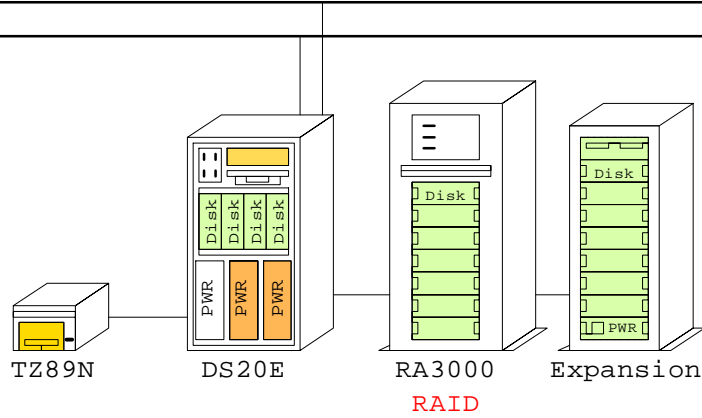

DS20E expanded OpenVMS RAID system

FDDI

Ethernet

LK461-AF
BN39C-02, Video
BN19C-2E

Bill of material

	Part Number	Qty	Description
1	3X-BA56P-PB	1	DS20E Mini tower pedestal kit,667MHz
1.1	BN19C-2E	3	PowerCable 240V, C-Europe
1.2	DY-56PAA-EA	1	AS DS20E 6/667 512MB,Rack,OVMS
1.2.1	3R-VRQV5-24	1	COMPAQ V55 CLR MON,NH,TCO95
1.2.2	3X-BA611-4D	1	Disk Cage for DS20E, 4x disk
1.2.2.1	3R-A0585-AA	4	18.2GB Uscsi3 10k Universal disk
1.2.3	3X-BC56C-2F	1	DS20E SCSI Cable Kit
1.2.4	3X-DEFFA-DC	1	PCI to FDDI DAS MMF with SC,Universal
1.2.5	3X-KZPCA-AA	1	Single channel LVD adapter
1.2.6	FR-H7910-AA	1	Third power supply for DS20E
1.2.7	KN311-BC	1	AS DS20E 6/667 SMP UPG OpenVMS
1.2.8	KZPBA-CB	1	PCI to UltraSCSI Adapter UWdif
1.2.9	KZPCM-DA	1	Dual Uscsi with FastEther PCI
1.2.10	MS340-CA	1	DS20 256MB SDIMM MEM 4x64MB
1.2.11	MS340-DA	1	DS20 512MB SDIMM MEM 4x128MB
1.2.12	SN-PBXGK-BB	1	Elsa Gloria Synergy 8M Video Graphics
1.2.13	TLZ10-LB	1	12/24GB 4mm DAT 5.25" HH
2	DS-SWXRA-GC	1	RA3000 Pedestal one HSZ22 240V
2.1	DS-HSZ22-AA	1	HSZ22 controller 16MB
2.2	DS-RZ1ED-VW	2	18.2GB 10000r UltraSCSI disk
2.3	DS-SWXRA-GD	1	RA3000 Pedestal Expans 120/240
2.3.1	DS-RZ1ED-VW	2	18.2GB 10000r UltraSCSI disk
3	QB-5TWAC-SA	1	Sol sw RA3000 Alp Ovms
4	DS-TZ89N-TA	1	35/70GB SE DLT-tape TT FWSE
5	BN39C-02	1	1.8 Video Extension Cable ****
6	BN19C-2E	4	PowerCable 240V, C-Europe
7	BN38C-02	1	Ultra Cbl VHDCI - 68HD
8	LK461-AF	1	VMS STYLE KEYBOARD, Fin/Swed

TZ89N
DLT
35/70GB
BN19C-2E
BN38C-02

RA3000 RAID and Expansion

22-Aug-2000 GTAVDS20E6
Matti.Patari@compaq.com

AlphaServer DS20E OpenVMS RAID
GOLDEN EGGS Visuals, Helsinki