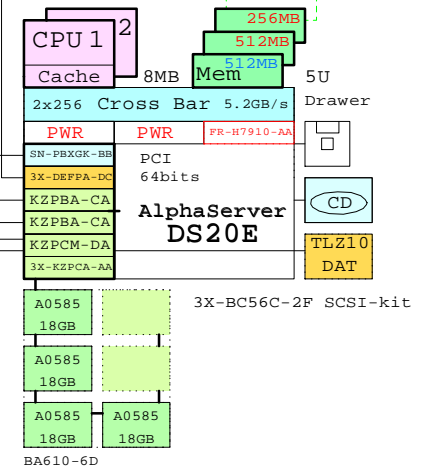

DS20E expanded OpenVMS system

FDDI

Ethernet

System 3X-BA56P-PB  
Mini Tower 667MHz

OpenVMS  
667MHz EV67

Bill of material

	Part Number	Qty	Description
1	3X-BA56P-PB	1	DS20E Mini tower pedestal kit,667MHz
1.1	DY-56PAA-EA	1	AS DS20E 6/667 512MB,Rack,OVMS
1.1.1	3X-BC56C-2F	1	DS20E SCSI Cable Kit
1.1.2	3X-DEFPA-DC	1	PCI to FDDI DAS MMF with SC,Universal
1.1.3	3X-KZPCA-AA	1	Single channel LVD adapter
1.1.4	BA610-6D	1	ES40 Disk Drive Cage, 6-Bay
1.1.4.1	3R-A0585-AA	4	18.2GB Uscsi3 10k Universal disk 1"
1.1.5	FR-H7910-AA	1	Third power supply for DS20E
1.1.6	KN311-BC	1	AS DS20E 6/667 SMP UPG OpenVMS
1.1.7	KZPBA-CA	2	PCI to UltraSCSI Adapter UWSE
1.1.8	KZPCM-DA	1	Dual Uscsi with FastEther PCI
1.1.9	MS340-CA	1	DS20 256MB SDIMM MEM 4x64MB
1.1.10	MS340-DA	1	DS20 512MB SDIMM MEM 4x128MB
1.1.11	SN-PBXGK-BB	1	Elsa Gloria Synergy 8M Video Graphics
1.1.12	TLZ10-LB	1	12/24GB 4mm DAT 5.25" HH
2	DS-BA356-KF	1	Pedestal Storage, UltraW, Single-Bus
2.1	BN19C-2E	2	PowerCable 240V, C-Europe
2.2	BN38C-02	1	Ultra Cbl VHDCI - 68HD
2.3	CK-BA35X-HH	1	180W Stor.Shelf PWR for AS4x00
2.4	DS-RZ1ED-VW	6	18.2GB 10000r UltraSCSI disk
3	DS-BA356-KF	1	Pedestal Storage, UltraW, Single-Bus
3.1	BN19C-2E	2	PowerCable 240V, C-Europe
3.2	BN38C-02	1	Ultra Cbl VHDCI - 68HD
3.3	CK-BA35X-HH	1	180W Stor.Shelf PWR for AS4x00
3.4	DS-RZ1ED-VW	6	18.2GB 10000r UltraSCSI disk
4	3R-A2832-AA	1	COMPAQ Monitor S510 15" NH, EU
5	DS-TZ89N-TA	1	35/70GB SE DLT-tape TT FWSE
6	BN39C-02	1	1.8 Video Extension Cable ****
7	BN19C-2E	5	PowerCable 240V, C-Europe
8	BN38C-02	1	Ultra Cbl VHDCI - 68HD
9	LK461-AF	1	VMS STYLE KEYBOARD, Fin/Swed