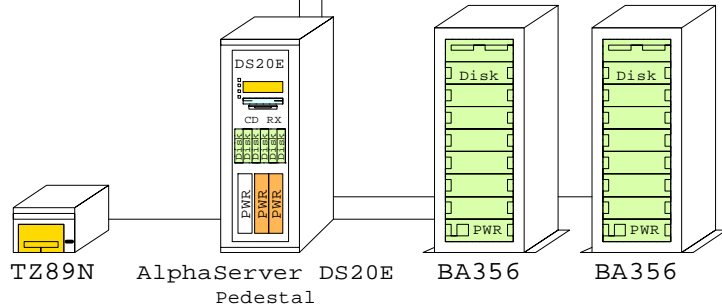

DS20E expanded OpenVMS system

FDDI

Ethernet

System 3X-BA56P-PB  
Mini Tower 667MHz

OpenVMS  
667MHz EV67

Bill of material

	Part Number	Qty	Description
1	3X-BA56P-PB	1	DS20E Mini tower pedestal kit,667MHz
1.1	DY-56PAA-EA	1	AS DS20E 6/667 512MB,Rack,OVMS
1.1.1	3X-BC56C-2F	1	DS20E SCSI Cable Kit
1.1.2	3X-DEFPA-DC	1	PCI to FDDI DAS MMF with SC,Universal
1.1.3	3X-KZPCA-AA	1	Single channel LVD adapter
1.1.4	BA610-6D	1	ES40 Disk Drive Cage, 6-Bay
1.1.4.1	3R-A0585-AA	4	18.2GB Uscsi3 10k Universal disk 1"
1.1.5	FR-H7910-AA	1	Third power supply for DS20E
1.1.6	KN311-BC	1	AS DS20E 6/667 SMP UPG OpenVMS
1.1.7	KZPBA-CA	2	PCI to UltraSCSI Adapter UWSE
1.1.8	KZPCM-DA	1	Dual Uscsi with FastEther PCI
1.1.9	MS340-CA	1	DS20 256MB SDIMM MEM 4x64MB
1.1.10	MS340-DA	1	DS20 512MB SDIMM MEM 4x128MB
1.1.11	SN-PBXGK-BB	1	Elsa Gloria Synergy 8M Video Graphics
1.1.12	TLZ10-LB	1	12/24GB 4mm DAT 5.25" HH
2	DS-BA356-KF	1	Pedestal Storage, UltraW, Single-Bus
2.1	BN19C-2E	2	PowerCable 240V, C-Europe
2.2	BN38C-02	1	Ultra Cbl VHDCI - 68HD
2.3	CK-BA35X-HH	1	180W Stor.Shelf PWR for AS4x00
2.4	DS-RZ1ED-VW	6	18.2GB 10000r UltraSCSI disk
3	DS-BA356-KF	1	Pedestal Storage, UltraW, Single-Bus
3.1	BN19C-2E	2	PowerCable 240V, C-Europe
3.2	BN38C-02	1	Ultra Cbl VHDCI - 68HD
3.3	CK-BA35X-HH	1	180W Stor.Shelf PWR for AS4x00
3.4	DS-RZ1ED-VW	6	18.2GB 10000r UltraSCSI disk
4	3R-A2832-AA	1	COMPAQ Monitor S510 15" NH, EU
5	DS-TZ89N-TA	1	35/70GB SE DLT-tape TT FWSE
6	BN39C-02	1	1.8 Video Extension Cable ****
7	BN19C-2E	5	PowerCable 240V, C-Europe
8	BN38C-02	1	Ultra Cbl VHDCI - 68HD
9	LK461-AF	1	VMS STYLE KEYBOARD, Fin/Swed