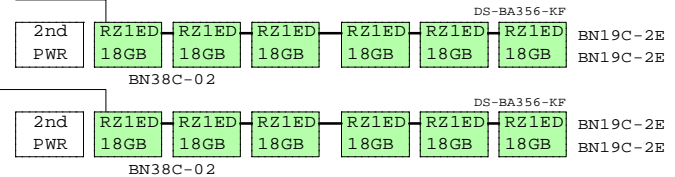

DS20E expanded OpenVMS system

FDDI

Ethernet

System 3X-BA56P-PB
Mini Tower 667MHz

OpenVMS
667MHz EV67

Bill of material

	Part Number	Qty	Description
1	3X-BA56P-PB	1	DS20E Mini tower pedestal kit,667MHz
1.1	DY-56PAA-EA	1	AS DS20E 6/667 512MB,Rack,OVMS
1.1.1	3X-BC56C-2F	1	DS20E SCSI Cable Kit
1.1.2	3X-DEFPA-DC	1	PCI to FDDI DAS MMF with SC,Universal
1.1.3	3X-KZPCA-AA	1	Single channel LVD adapter
1.1.4	BA610-6D	1	ES40 Disk Drive Cage, 6-Bay
1.1.4.1	3R-A0585-AA	4	18.2GB Uscsi3 10k Universal disk 1"
1.1.5	FR-H7910-AA	1	Third power supply for DS20E
1.1.6	KN311-BC	1	AS DS20E 6/667 SMP UPG OpenVMS
1.1.7	KZPBA-CA	2	PCI to UltraSCSI Adapter UWSE
1.1.8	KZPCM-DA	1	Dual Uscsi with FastEther PCI
1.1.9	MS340-CA	1	DS20 256MB SDIMM MEM 4x64MB
1.1.10	MS340-DA	1	DS20 512MB SDIMM MEM 4x128MB
1.1.11	SN-PBXGK-BB	1	Elsa Gloria Synergy 8M Video Graphics
1.1.12	TLZ10-LB	1	12/24GB 4mm DAT 5.25" HH
2	DS-BA356-KF	1	Pedestal Storage, UltraW, Single-Bus
2.1	BN19C-2E	2	PowerCable 240V, C-Europe
2.2	BN38C-02	1	Ultra Cbl VHDCI - 68HD
2.3	CK-BA35X-HH	1	180W Stor.Shelf PWR for AS4x00
2.4	DS-RZ1ED-VW	6	18.2GB 10000r UltraSCSI disk
3	DS-BA356-KF	1	Pedestal Storage, UltraW, Single-Bus
3.1	BN19C-2E	2	PowerCable 240V, C-Europe
3.2	BN38C-02	1	Ultra Cbl VHDCI - 68HD
3.3	CK-BA35X-HH	1	180W Stor.Shelf PWR for AS4x00
3.4	DS-RZ1ED-VW	6	18.2GB 10000r UltraSCSI disk
4	3R-A2832-AA	1	COMPAQ Monitor S510 15" NH, EU
5	DS-TZ89N-TA	1	35/70GB SE DLT-tape TT FWSE
6	BN39C-02	1	1.8 Video Extension Cable ****
7	BN19C-2E	5	PowerCable 240V, C-Europe
8	BN38C-02	1	Ultra Cbl VHDCI - 68HD
9	LK461-AF	1	VMS STYLE KEYBOARD, Fin/Swed

2x BA356

www.Compaq.com/golden-eggs
Since: Jun-2000

COMPAQ 05-Feb-2001 GTAVDS20EA
Matti.Patari@compaq.com

AlphaServer DS20E OpenVMS Syst
GOLDEN EGGS Visuals, Helsinki