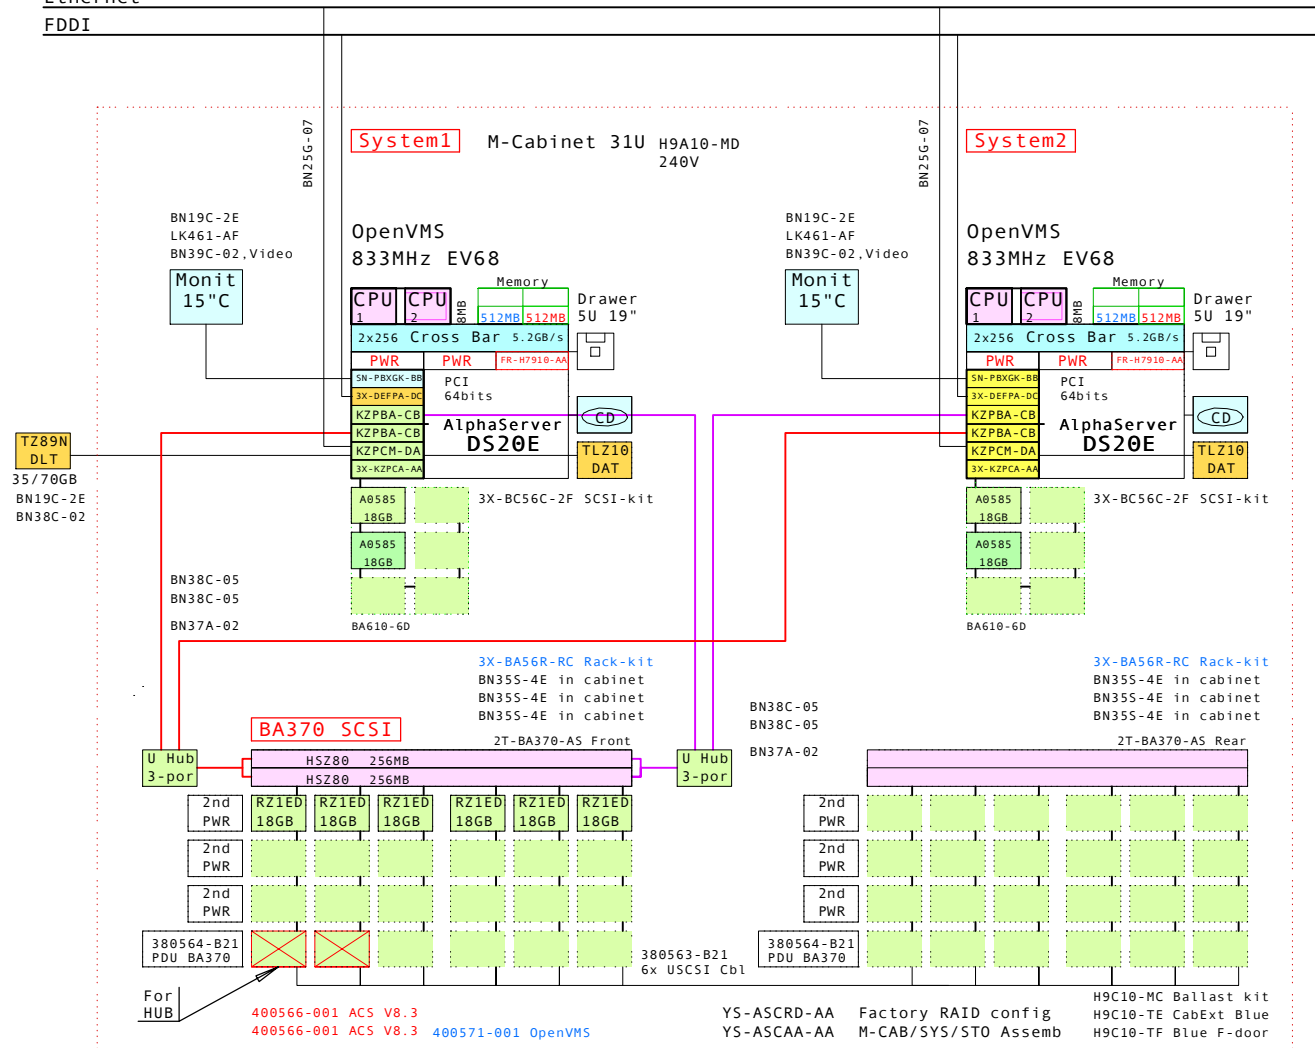

**DS20E OpenVMS Cluster with in-cabinet RAID storage, No single point.**

Ethernet

FDI

**BOM for this cabinet system**

Part Number	Qty	Description
1		H9A10-MD 1 M-Series Cab. H9A10. Blue. 240V. 31U
1.1		2T-BA370-AR 1 BA370 shelf. Slides Rear RackMount
1.1.1		380564-B21 1 Power Distribution Unit RA8K/7k
1.1.2		380565-B21 3 Power Suply 180W Hot Plug SBB
1.1.3		BN37A-02 1 Ultra Cbl VHDCI - VHDCI
1.2		2T-BA370-AS 1 BA370 shelf. Slides Front RackMount
1.2.1		380564-B21 1 Power Distribution Unit RA8K/7k
1.2.2		380565-B21 3 Power Suply 180W Hot Plug SBB
1.2.3		400565-B21 2 Ultra Opt.1 cont w 2x128MB cache HSZ80
1.2.4		DS-DWZZH-03 1 Uscsi Act hub 0 SE:3/Dif 3.5" SBB
1.2.5		DS-RZ1ED-VW 6 18.2GB 10000r Ultra5C5I disk
1.3		380563-B21 1 Set of six USCSI cables
1.4		3R-A2832-AA 2 COMPAQ Monitor 5510 15" NH. EU
1.5		3X-BA56R-RC 2 RackM.kit. DS20E.667MHz for M-series
1.6		400566-001 2 HSZ80 Controller Software ACS V8.3
1.7		400571-001 1 Ultra opt OS Software OpenVMS
1.8		BN19C-2E 2 PowerCable 240V. C-Europe
1.9		BN25G-07 2 17-03212-05 8MP-8MP PATCH CBL
1.10		BN355-4E 6 PowerCord C13 to C14. Non US
1.11		BN37A-02 1 Ultra Cbl VHDCI - VHDCI
1.12		BN38C-05 4 Ultra Cbl VHDCI - 68HD
1.13		BN39C-02 2 1.8 Video Extension Cable ****
1.14		DS-DWZZH-03 1 Uscsi Act hub 0 SE:3/Dif 3.5" SBB
1.15		DY-56RAA-EA 1 AS DS20E 6/833 512MB.Rack.5U.OVMS
1.15.1		3X-BC56C-2F 1 DS20E SCSI Cable Kit
1.15.2		3X-DEFPA-DC 1 PCI to FDDI DAS MMF with SC.Universal
1.15.3		3X-KZPCA-AA 1 Single channel LVD adapter
1.15.4		BA610-6D 1 ES40 Disk Drive Cage. 6-Bay
1.15.4.1		3R-A0585-AA 2 18.2GB Uscsi3 10k Universal disk 1"
1.15.5		FR-H7910-AA 1 Third power supply for DS20E
1.15.6		KN312-BC 1 AS DS20E 6/833 SMP UPG OpenVMS
1.15.7		KZPBA-CB 2 PCI to UltraSCSI Adapter Uwdif
1.15.8		KZPCM-DA 1 Dual Uscsi with FastEther PCI
1.15.9		MS340-DA 1 DS20 512MB SDIMM MEM 4x128MB
1.15.10		SN-PBXGK-BB 1 Elsa Gloria Synergy 8M Video Graphics
1.15.11		TLZ10-LB 1 12/24GB 4mm DAT 5.25" HH
1.16		DY-56RAA-EA 1 AS DS20E 6/833 512MB.Rack.5U.OVMS
1.16.1		3X-BC56C-2F 1 DS20E SCSI Cable Kit
1.16.2		3X-DEFPA-DC 1 PCI to FDDI DAS MMF with SC.Universal
1.16.3		3X-KZPCA-AA 1 Single channel LVD adapter
1.16.4		BA610-6D 1 ES40 Disk Drive Cage. 6-Bay
1.16.4.1		3R-A0585-AA 2 18.2GB Uscsi3 10k Universal disk 1"
1.16.5		FR-H7910-AA 1 Third power supply for DS20E
1.16.6		KN312-BC 1 AS DS20E 6/833 SMP UPG OpenVMS
1.16.7		KZPBA-CB 2 PCI to UltraSCSI Adapter Uwdif
1.16.8		KZPCM-DA 1 Dual Uscsi with FastEther PCI
1.16.9		MS340-DA 1 DS20 512MB SDIMM MEM 4x128MB
1.16.10		SN-PBXGK-BB 1 Elsa Gloria Synergy 8M Video Graphics
1.16.11		TLZ10-LB 1 12/24GB 4mm DAT 5.25" HH
1.17		H9C10-MC 1 Ballast Kit for cabinets
1.18		H9C10-TE 1 Rear cab extender for H9A10 Blue
1.19		H9C10-TF 1 FrontDoorKit Blue for H9A10
1.20		LK461-AF 2 VMS STYLE KEYBOARD, Fin/Swed
1.21		YS-ASCAA-AA 1 M-CAB/SYS/STO Assembly
1.22		YS-ASCRD-AA 1 Factory configured RAID sets of BA370
2		DS-TZ89N-TA 1 35/70GB SE DLT-tape TT FWSE
3		BN19C-2E 1 PowerCable 240V. C-Europe
4		BN38C-02 1 Ultra Cbl VHDCI - 68HD