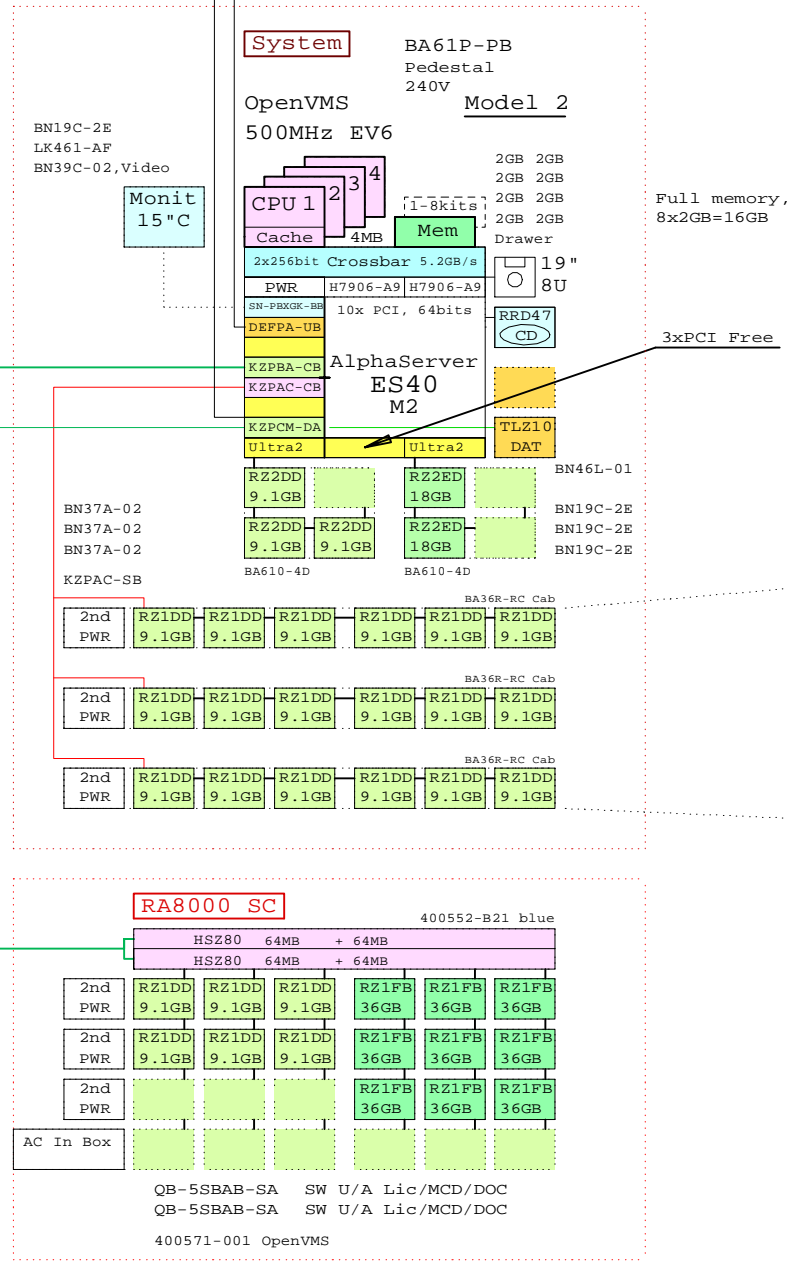

Ethernet
FDDI

ES40 Model 2 Pedestal System

Bill of material for the base Pedestal

Part Number	Qty	Description
1	1	BA61P-PB ES40 Pedestal Enclosure 240V Europe
1.1	4	BN19C-2E PowerCable 240V, C-Europe
1.2	1	BN39C-02 1.8 Video Extension Cable ****
1.3	1	BN46L-01 Multi head SCSI cable,ES40
1.4	1	DY-64AAA-EA ES40 6/500 Model 2 2GB OVMS 10PCI DWR
1.4.1	1	3R-VRQV5-24 COMPAQ V55 CLR MON,NH,TC095
1.4.2	1	BA610-4D ES40 Disk Drive Cage, 4Bay
1.4.2.1	3	DS-RZ2DD-16 ES40 Disk 9.1GB 10k Ultra2 SCSI
1.4.3	1	BA610-4D ES40 Disk Drive Cage, 4Bay
1.4.3.1	2	DS-RZ2ED-16 ES40 Disk 18GB 10k Ultra2 SCSI
1.4.4	1	DEFPA-UB PCI to FDDI SAS,TP-PMD
1.4.5	2	H7906-A9 ES40 Power Syplly, 2nd or 3rd
1.4.6	3	KN610-AC ES40 6/500MHz OVMS SMP
1.4.7	1	KZPBA-CB PCI to UltraSCSI Adapter Uwdif
1.4.8	1	KZPCM-DA Dual Uscsi with FastEther PCI
1.4.9	7	MS610-EA ES40 2GB Memory Option
1.4.10	1	SN-PBXGK-BB Elsa Gloria Synergy 8M Video Graphics
1.4.11	1	TLZ10-LB 12/24GB 4mm DAT 5.25" HH
1.5	1	LK461-AF VMS STYLE KEYBOARD, Fin/Swed
2	1	DS-TZ89N-TA 35/70GB SE DLT-tape TT FWSE
3	1	BN19C-2E PowerCable 240V, C-Europe
4	1	BN38C-02 Ultra Cbl VHDCI - 68HD

BOM for the RAID disks in pedestal

Part Number	Qty	Description
1	1	BA36R-RC RH ULTRASCSCI SHELF CAB SINGLE
1.1	1	CK-BA35X-HH 180W Stor.Shelf PWR for AS4x00
1.2	6	DS-RZ1DD-VW 6 9.1GB 10000r UltraSCSI disk
2	1	BA36R-RC RH ULTRASCSCI SHELF CAB SINGLE
2.1	1	CK-BA35X-HH 180W Stor.Shelf PWR for AS4x00
2.2	6	DS-RZ1DD-VW 6 9.1GB 10000r UltraSCSI disk
3	1	BA36R-RC RH ULTRASCSCI SHELF CAB SINGLE
3.1	1	CK-BA35X-HH 180W Stor.Shelf PWR for AS4x00
3.2	6	DS-RZ1DD-VW 6 9.1GB 10000r UltraSCSI disk
4	1	KZPAC-CB 3 Chan. SCSI RAID 8MB UltraW
5	3	BN37A-02 Ultra Cbl VHDCI - VHDCI
6	1	KZPAC-SB Dual bulk head