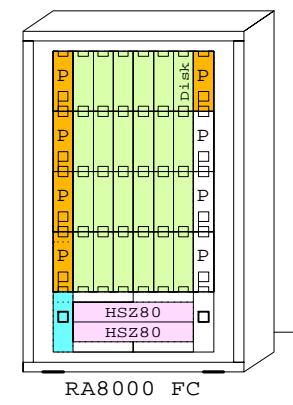

Ethernet
FDDI

ES40 Model 2 Pedestal System

Bill of material for the base Pedestal

Part Number	Qty	Description
1	1	BA61P-PB ES40 Pedestal Enclosure 240V Europe
1.1	4	BN19C-2E PowerCable 240V, C-Europe
1.2	1	BN39C-02 1.8 Video Extension Cable ****
1.3	1	BN46L-01 Multi head SCSI cable,ES40
1.4	1	DY-64AAA-EA ES40 6/500 Model 2 2GB OVMS 10PCI DWR
1.4.1	1	3R-VRQV5-24 COMPAQ V55 CLR MON,NH,TC095
1.4.2	1	BA610-4D ES40 Disk Drive Cage, 4Bay
1.4.2.1	3	DS-RZ2DD-16 ES40 Disk 9.1GB 10k Ultra2 SCSI
1.4.3	1	BA610-4D ES40 Disk Drive Cage, 4Bay
1.4.3.1	2	DS-RZ2ED-16 ES40 Disk 18GB 10k Ultra2 SCSI
1.4.4	1	DEFPA-UB PCI to FDDI SAS,TP-PMD
1.4.5	2	H7906-A9 ES40 Power Syplly, 2nd or 3rd
1.4.6	3	KN610-AC ES40 6/500MHz OVMS SMP
1.4.7	1	KZPBA-CB PCI to UltraSCSI Adapter Uwdif
1.4.8	1	KZPCM-DA Dual Uscsi with FastEther PCI
1.4.9	7	MS610-EA ES40 2GB Memory Option
1.4.10	1	SN-PBXGK-BB Elsa Gloria Synergy 8M Video Graphics
1.4.11	1	TLZ10-LB 12/24GB 4mm DAT 5.25" HH
1.5	1	LK461-AF VMS STYLE KEYBOARD, Fin/Swed
2	1	DS-TZ89N-TA 35/70GB SE DLT-tape TT FWSE
3	1	BN19C-2E PowerCable 240V, C-Europe
4	1	BN38C-02 Ultra Cbl VHDCI - 68HD

BOM for the RAID disks in pedestal

Part Number	Qty	Description
1	1	BA36R-RC RH ULTRASCSCI SHELF CAB SINGLE
1.1	1	CK-BA35X-HH 180W Stor.Shelf PWR for AS4x00
1.2	6	DS-RZ1DD-VW 6 9.1GB 10000r UltraSCSI disk
2	1	BA36R-RC RH ULTRASCSCI SHELF CAB SINGLE
2.1	1	CK-BA35X-HH 180W Stor.Shelf PWR for AS4x00
2.2	6	DS-RZ1DD-VW 6 9.1GB 10000r UltraSCSI disk
3	1	BA36R-RC RH ULTRASCSCI SHELF CAB SINGLE
3.1	1	CK-BA35X-HH 180W Stor.Shelf PWR for AS4x00
3.2	6	DS-RZ1DD-VW 6 9.1GB 10000r UltraSCSI disk
4	1	KZPAC-CB 3 Chan. SCSI RAID 8MB UltraW
5	3	BN37A-02 Ultra Cbl VHDCI - VHDCI
6	1	KZPAC-SB Dual bulk head