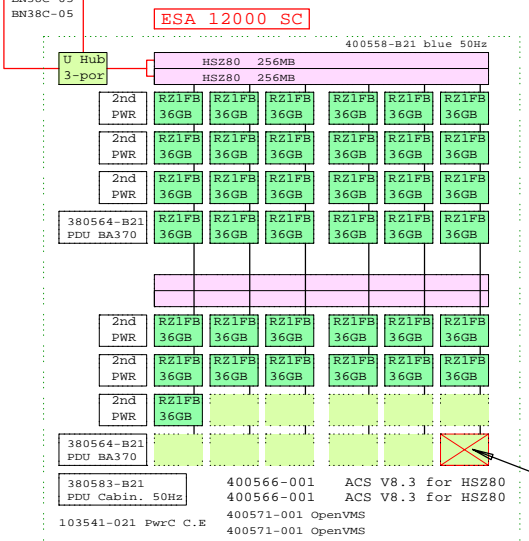

ES40 Model 2 Cluster with external storage

Ethernet
FDDI

Bill of material for two cabinet Cluster

Part Number	Qty	Description
1	1	H9A15-MD 1 M-Series Cab,H9A15,Blue,240V 38U
1.1	2	BA61R-RM 2 ES40 Rackmount Kit
1.2	2	BN19C-2E 2 PowerCable 240V, C-Europe
1.3	6	BN35S-4E 6 PowerCord C13 to C14, Non US
1.4	2	BN39C-02 2 1.8 Video Extension Cable ****
1.5	1	DY-64AAA-EA 1 ES40 6/500 Model 2 2GB OVMS 10PCI DWR
1.5.1	1	3R-VRQV5-24 1 COMPAQ V55 CLR MON,NH,TCO95
1.5.2	1	BA610-4D 1 ES40 Disk Drive Cage, 4Bay
1.5.2.1	4	DS-RZ2DD-16 4 ES40 Disk 9.1GB 10k Ultra2 SCSI
1.5.3	1	BA610-4D 1 ES40 Disk Drive Cage, 4Bay
1.5.3.1	3	DS-RZ2ED-16 3 ES40 Disk 18GB 10k Ultra2 SCSI
1.5.4	1	BN46L-01 1 Multi head SCSI cable,ES40
1.5.5	1	DEFFPA-UB 1 PCI to FDDI SAS,TP-FMD
1.5.6	2	H7906-A9 2 ES40 Power Sply, 2nd or 3rd
1.5.7	3	KN610-AC 3 ES40 6/500MHz OVMS SMP
1.5.8	1	KZPBA-CB 1 PCI to UltraSCSI Adapter Uwdif
1.5.9	1	KZPCM-DA 1 Dual Uscci with FastEther PCI
1.5.10	7	MS610-EA 7 ES40 2GB Memory Option
1.5.11	1	SN-PRXGK-BB 1 Elsa Gloria Synergy 8M Video Graphics
1.5.12	1	TLZ10-LB 1 12/24GB 4mm DAT 5.25" HH
1.6	1	DY-64AAA-EA 1 ES40 6/500 Model 2 2GB OVMS 10PCI DWR
1.6.1	1	3R-VRQV5-24 1 COMPAQ V55 CLR MON,NH,TCO95
1.6.2	1	BA610-4D 1 ES40 Disk Drive Cage, 4Bay
1.6.2.1	4	DS-RZ2DD-16 4 ES40 Disk 9.1GB 10k Ultra2 SCSI
1.6.3	1	BA610-4D 1 ES40 Disk Drive Cage, 4Bay
1.6.3.1	3	DS-RZ2ED-16 3 ES40 Disk 18GB 10k Ultra2 SCSI
1.6.4	1	BN46L-01 1 Multi head SCSI cable,ES40
1.6.5	1	DEFFPA-UB 1 PCI to FDDI SAS,TP-FMD
1.6.6	2	H7906-A9 2 ES40 Power Sply, 2nd or 3rd
1.6.7	3	KN610-AC 3 ES40 6/500MHz OVMS SMP
1.6.8	1	KZPBA-CB 1 PCI to UltraSCSI Adapter Uwdif
1.6.9	1	KZPCM-DA 1 Dual Uscci with FastEther PCI
1.6.10	7	MS610-EA 7 ES40 2GB Memory Option
1.6.11	1	SN-PRXGK-BB 1 Elsa Gloria Synergy 8M Video Graphics
1.6.12	1	TLZ10-LB 1 12/24GB 4mm DAT 5.25" HH
1.7	1	H9C10-MC 1 Ballast Kit for cabinets
1.8	1	H9C15-TE 1 Rear cab extender for H9A15 Blue
1.9	1	H9C15-TF 1 FrontDoorKit Blue for H9A15
1.10	2	LK461-AF 2 VMS STYLE KEYBOARD, Fin/Swed
1.11	1	YS-ASCAA-AA 1 M-CAB/SYS/STO Assembly
2	1	400558-B21 1 ESA1200 SC 50Hz 2x24 2xCnt blue
2.1	1	103541-021 1 Power Cord 13-20A C.Europe
2.2	2	380564-B21 2 Power Distribution Unit RA8k/7k
2.3	6	380565-B21 6 Power Sply 180W Hot Plug SBB
2.4	1	380583-B21 1 ESA1200 Cabinet PDU 50Hz
2.5	2	400566-001 2 HSZ80 Controller Software ACS V8.3
2.6	2	400571-001 2 Ultra opt OS Software OpenVMS
2.7	1	DS-DWZZH-03 1 Uscci Act hub 0 SE:3/Dif 3.5" SBB
2.8	37	DS-RZ1FB-VW 37 36GB 7200 UltraSCSI Disk
3	2	BN38C-05 2 Ultra Cbl VHDCI - 68HD