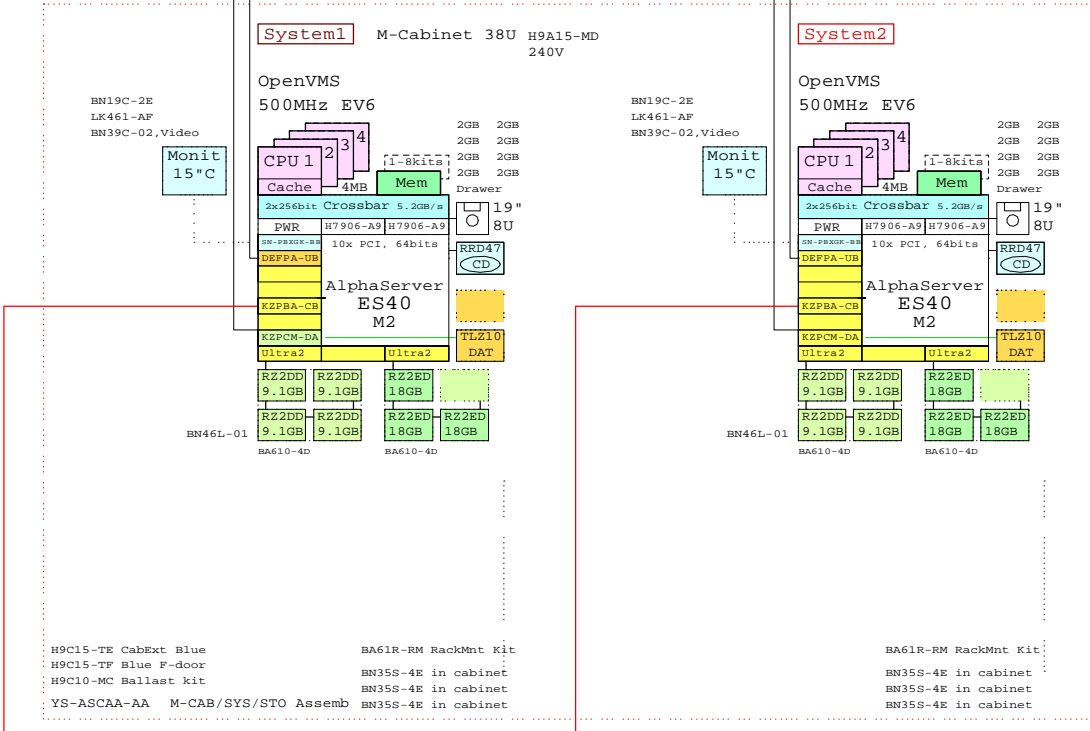

ES40 Model 2 Cluster with external storage

Ethernet
FDDI

Bill of material for two cabinet Cluster

Part Number	Qty	Description
1	1	H9A15-MD 1 M-Series Cab,H9A15,Blue,240V 38U
1.1	2	BA61R-RM 2 ES40 Rackmount Kit
1.2	2	BN19C-2E 2 PowerCable 240V, C-Europe
1.3	6	BN35S-4E 6 PowerCord C13 to C14, Non US
1.4	2	BN39C-02 2 1.8 Video Extension Cable ****
1.5	1	DY-64AAA-EA 1 ES40 6/500 Model 2 2GB OVMS 10PCI DWR
1.5.1	1	3R-VRQV5-24 1 COMPAQ V55 CLR MON,NH,TCO95
1.5.2	1	BA610-4D 1 ES40 Disk Drive Cage, 4Bay
1.5.2.1	4	DS-RZ2DD-16 4 ES40 Disk 9.1GB 10k Ultra2 SCSI
1.5.3	1	BA610-4D 1 ES40 Disk Drive Cage, 4Bay
1.5.3.1	3	DS-RZ2ED-16 3 ES40 Disk 18GB 10k Ultra2 SCSI
1.5.4	1	BN46L-01 1 Multi head SCSI cable,ES40
1.5.5	1	DEFFPA-UB 1 PCI to FDDI SAS,TP-FMD
1.5.6	2	H7906-A9 2 ES40 Power Sply, 2nd or 3rd
1.5.7	3	KN610-AC 3 ES40 6/500MHz OVMS SMP
1.5.8	1	KZPBA-CB 1 PCI to UltraSCSI Adapter Uwdif
1.5.9	1	KZPCM-DA 1 Dual Uscci with FastEther PCI
1.5.10	7	MS610-EA 7 ES40 2GB Memory Option
1.5.11	1	SN-PRXGK-BB 1 Elsa Gloria Synergy 8M Video Graphics
1.5.12	1	TLZ10-LB 1 12/24GB 4mm DAT 5.25" HH
1.6	1	DY-64AAA-EA 1 ES40 6/500 Model 2 2GB OVMS 10PCI DWR
1.6.1	1	3R-VRQV5-24 1 COMPAQ V55 CLR MON,NH,TCO95
1.6.2	1	BA610-4D 1 ES40 Disk Drive Cage, 4Bay
1.6.2.1	4	DS-RZ2DD-16 4 ES40 Disk 9.1GB 10k Ultra2 SCSI
1.6.3	1	BA610-4D 1 ES40 Disk Drive Cage, 4Bay
1.6.3.1	3	DS-RZ2ED-16 3 ES40 Disk 18GB 10k Ultra2 SCSI
1.6.4	1	BN46L-01 1 Multi head SCSI cable,ES40
1.6.5	1	DEFFPA-UB 1 PCI to FDDI SAS,TP-FMD
1.6.6	2	H7906-A9 2 ES40 Power Sply, 2nd or 3rd
1.6.7	3	KN610-AC 3 ES40 6/500MHz OVMS SMP
1.6.8	1	KZPBA-CB 1 PCI to UltraSCSI Adapter Uwdif
1.6.9	1	KZPCM-DA 1 Dual Uscci with FastEther PCI
1.6.10	7	MS610-EA 7 ES40 2GB Memory Option
1.6.11	1	SN-PRXGK-BB 1 Elsa Gloria Synergy 8M Video Graphics
1.6.12	1	TLZ10-LB 1 12/24GB 4mm DAT 5.25" HH
1.7	1	H9C10-MC 1 Ballast Kit for cabinets
1.8	1	H9C15-TE 1 Rear cab extender for H9A15 Blue
1.9	1	H9C15-TF 1 FrontDoorKit Blue for H9A15
1.10	2	LK461-AF 2 VMS STYLE KEYBOARD, Fin/Swed
1.11	1	YS-ASCAA-AA 1 M-CAB/SYS/STO Assembly
2	1	400558-B21 1 ESA1200 SC 50Hz 2x24 2xCnt blue
2.1	1	103541-021 1 Power Cord 13-20A C.Europe
2.2	2	380564-B21 2 Power Distribution Unit RA8k/7k
2.3	6	380565-B21 6 Power Sply 180W Hot Plug SBB
2.4	1	380583-B21 1 ESA1200 Cabinet PDU 50Hz
2.5	2	400566-001 2 HSZ80 Controller Software ACS V8.3
2.6	2	400571-001 2 Ultra opt OS Software OpenVMS
2.7	1	DS-DWZZH-03 1 Uscci Act hub 0 SE:3/Dif 3.5" SBB
2.8	37	DS-RZ1FB-VW 37 36GB 7200 UltraSCSI Disk
3	2	BN38C-05 2 Ultra Cbl VHDCI - 68HD