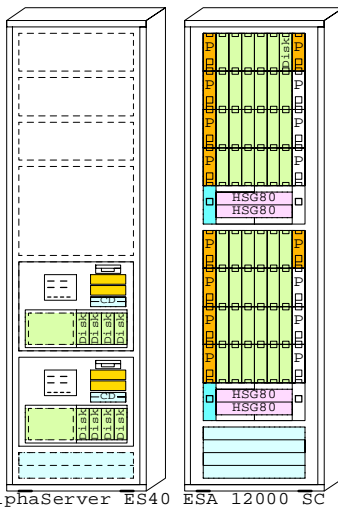

ES40 Model 2 Cluster with external storage

Ethernet
FDDI

Bill of material for two cabinet Cluster

Part Number	Qty	Description
1	1	H9A15-MD 1 M-Series Cab,H9A15,Blue,240V 38U
1.1	2	BA61R-RM 2 ES40 Rackmount Kit
1.2	2	BN19C-2E 2 PowerCable 240V, C-Europe
1.3	6	BN35S-4E 6 PowerCord C13 to C14, Non US
1.4	2	BN39C-02 2 1.8 Video Extension Cable ****
1.5	1	DY-64AAA-EA 1 ES40 6/500 Model 2 2GB OVMS 10PCI DWR
1.5.1	1	3R-VRQV5-24 1 COMPAQ V55 CLR MON,NH,TCO95
1.5.2	1	BA610-4D 1 ES40 Disk Drive Cage, 4Bay
1.5.2.1	4	DS-RZ2DD-16 4 ES40 Disk 9.1GB 10k Ultra2 SCSI
1.5.3	1	BA610-4D 1 ES40 Disk Drive Cage, 4Bay
1.5.3.1	3	DS-RZ2ED-16 3 ES40 Disk 18GB 10k Ultra2 SCSI
1.5.4	1	BN46L-01 1 Multi head SCSI cable,ES40
1.5.5	1	DEFFPA-UB 1 PCI to FDDI SAS,TP-FMD
1.5.6	2	H7906-A9 2 ES40 Power Sply, 2nd or 3rd
1.5.7	3	KN610-AC 3 ES40 6/500MHz OVMS SMP
1.5.8	1	KZPBA-CB 1 PCI to UltraSCSI Adapter Uwdif
1.5.9	1	KZPCM-DA 1 Dual Uscci with FastEther PCI
1.5.10	7	MS610-EA 7 ES40 2GB Memory Option
1.5.11	1	SN-PRXGK-BB 1 Elsa Gloria Synergy 8M Video Graphics
1.5.12	1	TLZ10-LB 1 12/24GB 4mm DAT 5.25" HH
1.6	1	DY-64AAA-EA 1 ES40 6/500 Model 2 2GB OVMS 10PCI DWR
1.6.1	1	3R-VRQV5-24 1 COMPAQ V55 CLR MON,NH,TCO95
1.6.2	1	BA610-4D 1 ES40 Disk Drive Cage, 4Bay
1.6.2.1	4	DS-RZ2DD-16 4 ES40 Disk 9.1GB 10k Ultra2 SCSI
1.6.3	1	BA610-4D 1 ES40 Disk Drive Cage, 4Bay
1.6.3.1	3	DS-RZ2ED-16 3 ES40 Disk 18GB 10k Ultra2 SCSI
1.6.4	1	BN46L-01 1 Multi head SCSI cable,ES40
1.6.5	1	DEFFPA-UB 1 PCI to FDDI SAS,TP-FMD
1.6.6	2	H7906-A9 2 ES40 Power Sply, 2nd or 3rd
1.6.7	3	KN610-AC 3 ES40 6/500MHz OVMS SMP
1.6.8	1	KZPBA-CB 1 PCI to UltraSCSI Adapter Uwdif
1.6.9	1	KZPCM-DA 1 Dual Uscci with FastEther PCI
1.6.10	7	MS610-EA 7 ES40 2GB Memory Option
1.6.11	1	SN-PRXGK-BB 1 Elsa Gloria Synergy 8M Video Graphics
1.6.12	1	TLZ10-LB 1 12/24GB 4mm DAT 5.25" HH
1.7	1	H9C10-MC 1 Ballast Kit for cabinets
1.8	1	H9C15-TE 1 Rear cab extender for H9A15 Blue
1.9	1	H9C15-TF 1 FrontDoorKit Blue for H9A15
1.10	2	LK461-AF 2 VMS STYLE KEYBOARD, Fin/Swed
1.11	1	YS-ASCAA-AA 1 M-CAB/SYS/STO Assembly
2	1	400558-B21 1 ESA1200 SC 50Hz 2x24 2xCnt blue
2.1	1	103541-021 1 Power Cord 13-20A C.Europe
2.2	2	380564-B21 2 Power Distribution Unit RA8k/7k
2.3	6	380565-B21 6 Power Sply 180W Hot Plug SBB
2.4	1	380583-B21 1 ESA1200 Cabinet PDU 50Hz
2.5	2	400566-001 2 HSZ80 Controller Software ACS V8.3
2.6	2	400571-001 2 Ultra opt OS Software OpenVMS
2.7	1	DS-DWZZH-03 1 Uscci Act hub 0 SE:3/Dif 3.5" SBB
2.8	37	DS-RZ1FB-VW 37 36GB 7200 UltraSCSI Disk
3	2	BN38C-05 2 Ultra Cbl VHDCI - 68HD