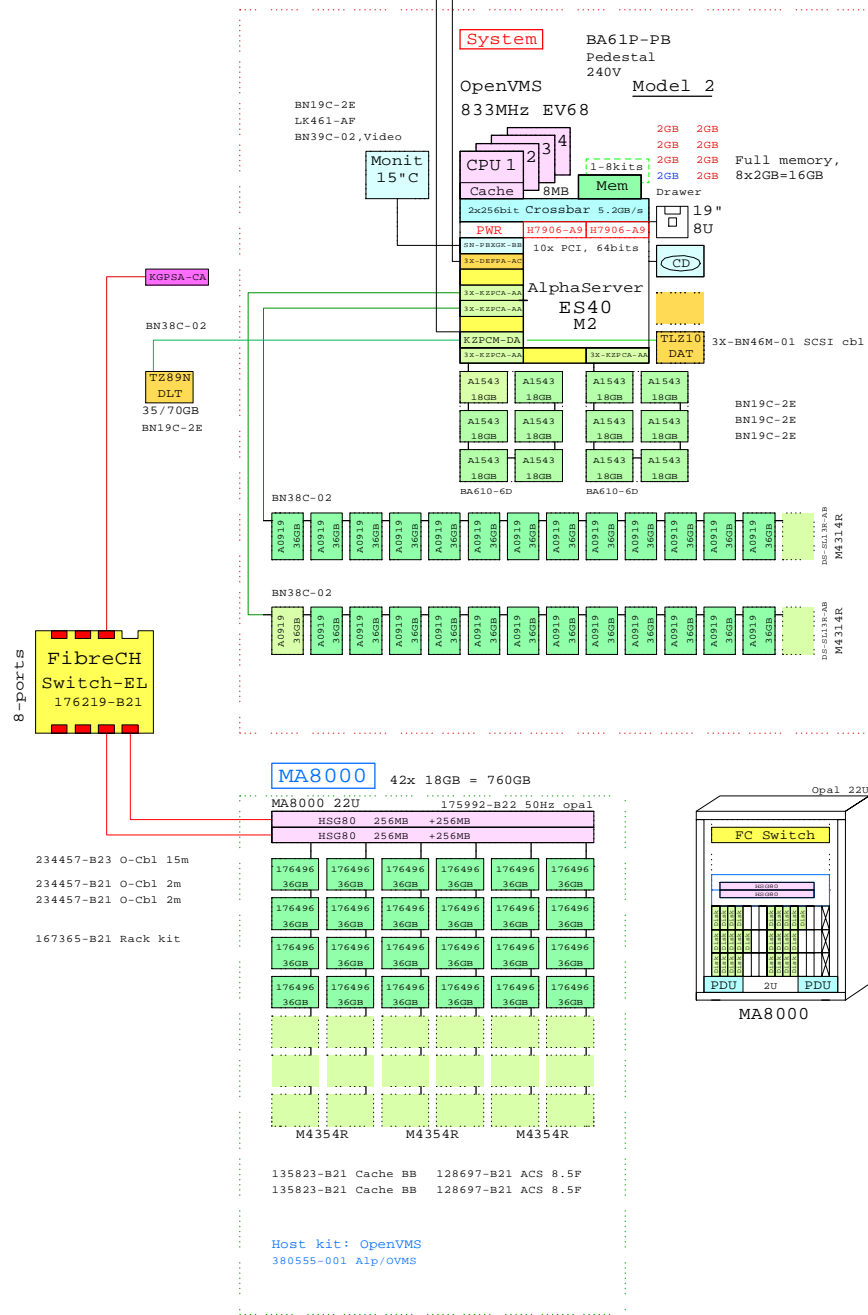

Ethernet
FDDI

ES40 Model 2 Pedestal System

AlphaServer ES40 Pedestal

Bill of material for the base Pedestal

Part Number	Qty	Description
1	1	BA61P-PB 1 ES40 Pedestal Enclosure 240V Europe
1.1	1	3X-BN46M-01 1 SCSI cable for Tape
1.2	4	BN19C-2E 4 PowerCable 240V, C-Europe
1.3	2	BN38C-02 2 Ultra Cbl VHDCI - 68HD
1.4	1	BN39C-02 1 1.8 Video Extension Cable ****
1.5	1	DS-SL13R-AB 1 Modula M4314R single buss,14x 1.0" Int
1.5.1	13	3R-A0919-AA 13 36.4GB Uscsi3 10k Universal disk 1"
1.6	1	DS-SL13R-AB 1 Modula M4314R single buss,14x 1.0" Int
1.6.1	13	3R-A0919-AA 13 36.4GB Uscsi3 10k Universal disk 1"
1.7	1	DY-64CAA-EA 1 ES40 68/833 Model 2 2GB OVMS 10PCI DWR
1.7.1	1	3R-VRQV5-24 1 COMPAQ V55 CLR MON,NH,TC095
1.7.2	1	3X-DEFPAC-AA 1 PCI to FDDI SAS MMF with SC,Universal
1.7.3	4	3X-KZPCA-AA 4 Single channel LVD adapter
1.7.4	1	BA610-6D 1 ES40 Disk Drive Cage, 6-Bay
1.7.4.1	6	3R-A1543-AA 6 18.2GB Uscsi3 15k Universal disk 1"
1.7.5	1	BA610-6D 1 ES40 Disk Drive Cage, 6-Bay
1.7.5.1	6	3R-A1543-AA 6 18.2GB Uscsi3 15k Universal disk 1"
1.7.6	2	H7906-A9 2 ES40 Power Syply, 2nd or 3rd
1.7.7	3	KN610-CC 3 ES40 68/833MHz OVMS SMP 8mb cache
1.7.8	1	KZPCM-DA 1 Dual Uscsi with FastEther PCI
1.7.9	7	MS610-EA 7 ES40 2GB Memory Option
1.7.10	1	SN-PBXGK-BB 1 Elsa Gloria Synergy 8M Video Graphics
1.7.11	1	TLZ10-LB 1 12/24GB 4mm DAT 5.25" HH
1.8	1	LK461-AF 1 VMS STYLE KEYBOARD, Fin/Swed
2	1	DS-TZ89N-TA 1 35/70GB SE DLT-tape TT FWSE
3	1	BN19C-2E 1 PowerCable 240V, C-Europe
4	1	BN38C-02 1 Ultra Cbl VHDCI - 68HD