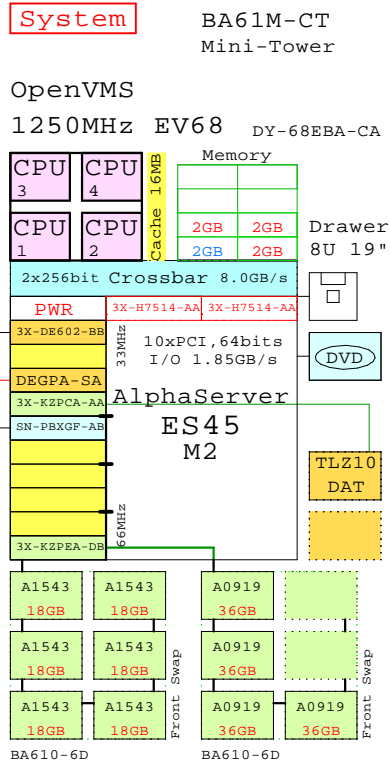

ES45 Model 2 Mini Tower System

Ethernet

Gigabit Ethernet

BN19C-2E
LK461-AF
BN39C-02, Video

Monit
15" C

BN19C-2E
BN19C-2E
BN19C-2E

AlphaServer ES45
Mini-Tower

Bill of material of this Tower system

	Part Number	Qty	Description
	BA61M-CT	1	ES45 Mini-Tower Enclosure
1.1	3X-BN46M-01	1	SCSI cable for Tape
1.2	BN19C-2E	3	PowerCable 240V, C-Europe
1.3	DY-68EBA-CA	1	ES45 68/1250 Model 2 2GB OVMS 10PCI DWR
1.3.1	3X-DE602-BB	1	10/100 2xChannel Fast Ethernet, UTP
1.3.2	3X-H7514-AA	2	ES45 Power Syply, 2nd or 3rd
1.3.3	3X-KZPCA-AA	1	Single channel LVD adapter
1.3.4	3X-KZPEA-DB	1	PCI 2-chan SCSI Ultra3 LVD
1.3.5	BA610-6D	1	ES40 Disk Drive Cage, 6-Bay
1.3.5.1	3R-A1543-AA	6	18.2GB Uscsi3 15k Universal disk 1"
1.3.6	BA610-6D	1	ES40 Disk Drive Cage, 6-Bay
1.3.6.1	3R-A0919-AA	4	36.4GB Uscsi3 10k Universal disk 1"
1.3.7	DEGPA-SA	1	PCI to GigaBitEthernet SX Adap
1.3.8	KN610-EC	3	ES45 68/1250MHz OVMS SMP 16mb cache
1.3.9	MS620-CA	3	ES45 2GB Memory Option
1.3.10	SN-PBXGF-AB	1	3DLabs Oxygen VXI 32MB PCI 2D graphics
1.3.11	TLZ10-LB	1	12/24GB 4mm DAT 5.25" HH
2	3R-A2832-AA	1	COMPAQ Monitor S510 15" NH, EU
2.1	BN39C-02	1	1.8 Video Extension Cable ****
3	BN19C-2E	1	PowerCable 240V, C-Europe
4	LK461-AF	1	VMS STYLE KEYBOARD, Fin/Swed