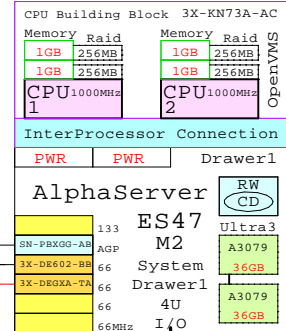

AlphaServer ES47 M2 OpenVMS System

Ethernet 10/100

Gigabit

3X-PBQWS-WB Mouse USB
3R-LKQ50-AA USB UNIX

Monit
17" C

3X-H9A45-ZD 11000 CPU-Cabinet 41U noPDU
3X-H7606-AB PDU 380/415V
3X-H7606-AB PDU 380/415V
YS-ASCAA-AA Factory Integration

OpenVMS
1000MHz EV7 DY-27AAA-AA

To edit this M2 system to M4 system:
- Delete this text
- Repace M2 with M4

3X-BNPCH-02 I/O exp.cable 3m