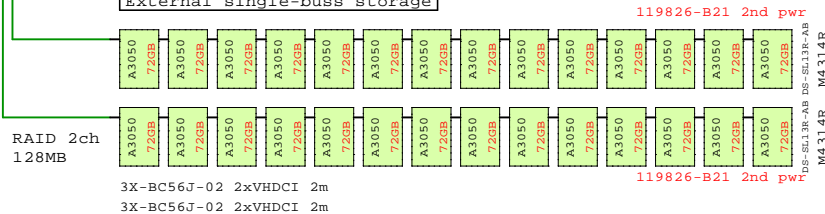

OpenVMS
1000MHz EV7 DY-27AAA-AA

To edit this M2 system to M4 system:
- Delete this text
- Repace M2 with M4

3X-BNPCH-02 I/O exp.cable 3m

MSL5026SL SDLT Library,Rack

External split-buss storage

External single-buss storage